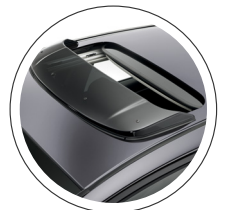

ACCESSORIES

HONDA *FIT*

GENUINE HONDA ACCESSORIES	REGULAR PRICE	SPECIAL PRICE
FIT BUNDLE #1	\$288.12	\$244.90
FIT BUNDLE #2	\$407.49	\$346.37
FIT BUNDLE #3	\$752.38	\$639.52
FIT CARGO COVER	\$295.64	\$251.29
REMOTE ENGINE STARTER PACKAGE	\$777.30	\$660.71
16" ALLOY WHEELS	\$1,775.00	\$1,508.75
ALL-SEASON FLOOR MATS	\$178.75	\$151.94
INTERIOR ILLUMINATION	\$248.75	\$211.44
ASHTRAY (CUPHOLDER STYLE)	\$59.00	\$50.15
CAR COVER	\$313.25	\$266.26
CARGO LINER	\$289.75	\$246.29
CARGO NET (MULTI-POSITION)	\$70.25	\$59.71
CARGO NET TIE DOWN HOOK	\$24.75	\$21.04
CARGO ORGANIZER	\$123.54	\$105.01
CARGO TRAY	\$152.50	\$129.63
DOOR EDGE FILM	\$111.50	\$94.78
DOOR SILL TRIM (ILLUMINATED)	\$545.00	\$463.25
DOOR VISORS	\$202.50	\$172.13
ENGINE BLOCK HEATER	\$243.90	\$207.32
FOG LIGHTS	\$735.50	\$625.18
FOG LIGHT GARNISH	\$272.50	\$231.63
FRONT GRILLE	\$420.00	\$357.00
HOOD EDGE DEFLECTOR	\$220.00	\$187.00
MOONROOF VISOR	\$238.75	\$202.94
FULL NOSEMASK	\$247.50	\$210.38
REAR BUMPER APPLIQUE	\$114.50	\$97.33
REAR SEAT COVER	\$356.25	\$302.81
REAR SPLASH GUARDS	\$114.75	\$97.54
REMOTE ENGINE STARTER KEY FOB	\$89.86	\$76.38
TRUNK EDGE AND BUMPER PROTECTOR	\$79.16	\$67.29
WHEEL LOCKS	\$90.80	\$77.18
BODY SIDE MOULDING	\$338.75	\$287.94
DOOR EDGE GUARDS	\$153.25	\$130.26
PAINT PENS	\$12.90	\$10.97

BODY SIDE MOULDING

NOSE MASK

MOONROOF VISOR

REAR BUMPER APPLIQUE

DOOR VISORS

CARGO NET

CARGO TRAY

DOOR SILL ILLUMINATED