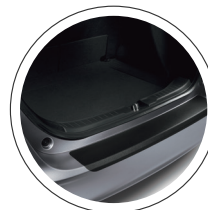

ACCESSORIES

HONDA *FIT*

GENUINE HONDA ACCESSORIES	REGULAR PRICE	SPECIAL PRICE
FIT BUNDLE #1	\$288.12	\$244.90
FIT BUNDLE #2	\$407.49	\$346.37
FIT BUNDLE #3	\$752.38	\$639.52
FIT CARGO COVER	\$295.64	\$251.29
REMOTE ENGINE STARTER PACKAGE	\$777.30	\$660.71
16" ALLOY WHEELS	\$1,775.00	\$1,508.75
ALL-SEASON FLOOR MATS	\$178.75	\$151.94
INTERIOR ILLUMINATION	\$248.75	\$211.44
ASHTRAY (CUPHOLDER STYLE)	\$59.00	\$50.15
CAR COVER	\$313.25	\$266.26
CARGO LINER	\$289.75	\$246.29
CARGO NET (MULTI-POSITION)	\$70.25	\$59.71
CARGO NET TIE DOWN HOOK	\$24.75	\$21.04
CARGO ORGANIZER	\$123.54	\$105.01
CARGO TRAY	\$152.50	\$129.63
DOOR EDGE FILM	\$111.50	\$94.78
DOOR SILL TRIM (ILLUMINATED)	\$545.00	\$463.25
DOOR VISORS	\$202.50	\$172.13
ENGINE BLOCK HEATER	\$243.90	\$207.32
FOG LIGHTS	\$735.50	\$625.18
FOG LIGHT GARNISH	\$272.50	\$231.63
FRONT GRILLE	\$420.00	\$357.00
HOOD EDGE DEFLECTOR	\$220.00	\$187.00
MOONROOF VISOR	\$238.75	\$202.94
FULL NOSEMASK	\$247.50	\$210.38
REAR BUMPER APPLIQUE	\$114.50	\$97.33
REAR SEAT COVER	\$356.25	\$302.81
REAR SPLASH GUARDS	\$114.75	\$97.54
REMOTE ENGINE STARTER KEY FOB	\$89.86	\$76.38
TRUNK EDGE AND BUMPER PROTECTOR	\$79.16	\$67.29
WHEEL LOCKS	\$90.80	\$77.18
BODY SIDE MOULDING	\$338.75	\$287.94
DOOR EDGE GUARDS	\$153.25	\$130.26
PAINT PENS	\$12.90	\$10.97

BODY SIDE MOULDING

NOSE MASK

MOONROOF VISOR

REAR BUMPER APPLIQUE

DOOR VISORS

CARGO NET

CARGO TRAY

DOOR SILL ILLUMINATED