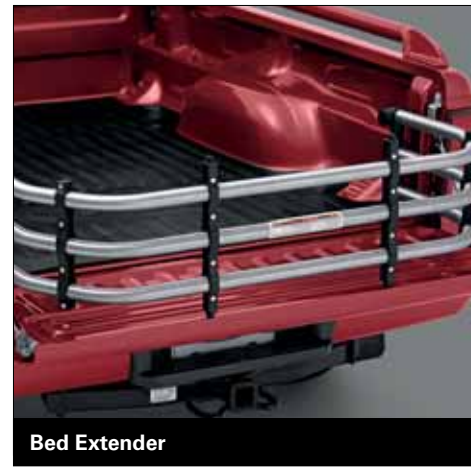

FORD F-150

Seat Covers, Protective Seat Covers by Covercraft®¹

1. VAC3Z-15600D20-A Taupe, Front Row, Captain's Chairs
2. VAC3Z-15600D20-B Charcoal, Front Row, Captain's Chairs

Fits Model Years 2009-2014

Seat Covers, Protective Seat Covers by Covercraft®¹

1. VBL3Z-1663812-A Taupe, Rear Row, 60/40, w/o Armrest, For SuperCrew
2. VBL3Z-1663812-B Charcoal, Rear Row, 60/40, w/o Armrest, For SuperCrew
3. VBL3Z-1663812-C Taupe, Rear Row, 60/40, w/Armrest, For SuperCrew
4. VBL3Z-1663812-D Charcoal, Rear Row, 60/40, w/Armrest, For SuperCrew
5. VBL3Z-1863812-A Taupe, Rear Row, 60/40, For SuperCab
6. VBL3Z-1863812-B Charcoal, Rear Row, 60/40, For SuperCab

Fits Model Years 2011-2012

Seat Covers, Protective Seat Covers by Covercraft®¹

1. VBL3Z-15600D20-A Taupe, Front Row, 40/20/40
2. VBL3Z-15600D20-B Charcoal, Front Row, 40/20/40

Fits Model Years 2011-2014

Seat Covers, Protective Seat Covers by Covercraft®¹

1. VDL3Z-1663812-E Charcoal, Rear Row, 60/40, w/Armrest, For SuperCrew
2. VDL3Z-1663812-F Taupe, Rear Row, 60/40, w/Armrest, For SuperCrew
3. VDL3Z-1663812-G Charcoal, Rear Row, 60/40, w/o Armrest, For SuperCrew
4. VDL3Z-1663812-H Taupe, Rear Row, 60/40, w/o Armrest, For SuperCrew
5. VDL3Z-1863812-C Charcoal, Rear Row, 60/40, For SuperCab
6. VDL3Z-1863812-D Taupe, Rear Row, 60/40, For SuperCab

Fits Model Years 2013-2014

Seat Covers, Protective Seat Covers by Covercraft®¹