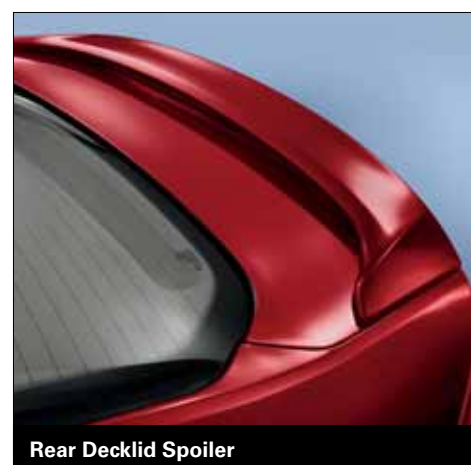

Chrome Door Handles

Rear Decklid Spoiler

Racks and Carriers by THULE®¹

Ski/Snowboard Carrier, Roof-Mounted, Flat Top

Requires Roof Rack and Crossbar System by THULE®.

VDT4Z-7855100-D Carries 6 Pairs of Skis or 4 Snowboards
Fits Model Years 2006-2016

Splash Guards, Flat

XF2Z-16A550-AC Black, Front or Rear, 2-Piece Set, w/Ford Oval Logo (Rear Only for 2011-2012)
Fits Model Years 2006-2012

Splash Guards, Flat

F6AZ-16A550-AA Black, Front Only, 2-Piece Set, w/Ford Logo
Fits Model Years 2013-2016

Splash Guards, Molded

6E5Z-16A550-AA Black, Front and Rear, 4-Piece Set, w/Fusion Logo
Fits Model Years 2006-2009

Splash Guards, Molded

Not For Use w/Sport Models.

AE5Z-16A550-AA Black, Front Only, No Logo
AE5Z-16A550-BA Black, Rear Only, No Logo
Fits Model Years 2010-2012

Splash Guards, Molded

DS7Z-16A550-AA Black, Front Only, 2-Piece Set, No Logo
DS7Z-16A550-CA Black, Rear Only, 2-Piece Set, No Logo
Fits Model Years 2013-2016

FORD FUSION + HYBRID + ENERGI

Spoiler, Rear Decklid

6E5Z-5444210-AA Primed
Fits Model Years 2007-2009

Spoiler, Rear Decklid

AE5Z-5444210-AA Primed
Fits Model Years 2010-2012

Spoiler, Rear Decklid

DS7Z-5444210-AA Primed
Fits Model Years 2013-2016

INTERIOR | FUSION + HYBRID + ENERGI

Ash Cup/Coin Holder

5L8Z-7804810-AAA w/o Lighter Element
5L8Z-7804810-BAA w/Lighter Element
Fits Model Years 2006-2016

Cargo Area Protector

7E5Z-6111600-AA Black
Fits Model Years 2007-2012

Cargo Area Protector

Not For Use w/Fusion Hybrid or Fusion Energi.

DS7Z-6111600-AA Black
Fits Model Years 2013-2016

Cargo Mat, Carpeted

DS7Z-5413046-AB Black (Not For Use w/Fusion Hybrid)
DS7Z-5413046-DA Black (For Use w/Fusion Hybrid)
Fits Model Years 2013-2016

Cargo Net

6E5Z-54550A66-A Envelope Style
Fits Model Years 2006-2012

Cargo Net

DS7Z-54550A66-B Envelope Style
Fits Model Years 2013-2016

Cargo Organizer

6E5Z-54115A00-AA Black
Fits Model Years 2006-2012

Cargo Organizer, Soft

AE5Z-19H484-A Cooler Bag w/Adjustable Carrying Strap
EE5Z-78115A00-A Large, Folding
EE5Z-78115A00-B Standard, Folding
Fits Model Years 2006-2016

Charge Cord Bag by THULE®¹

For Fusion Energi.

VCV6Z-10C744-A
Fits Model Years 2013-2016