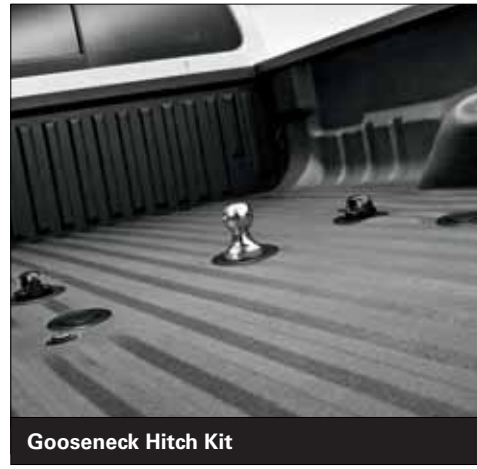

5th-Wheel Hitch Kit