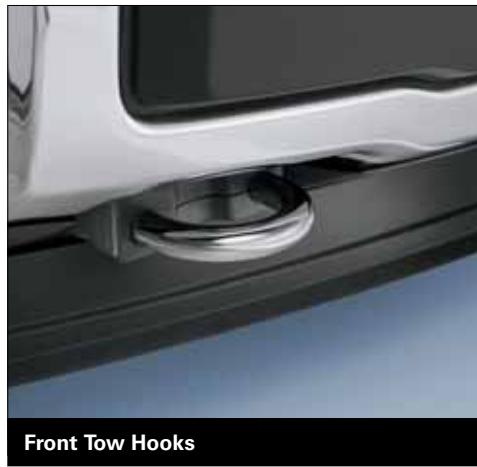

Wheel-Well Liners

FL3Z-9927886-B Black, One Pair, For Rear Wheel Wells

Fits Model Years 2015-2016

Windows, Manual Sliding, Rear

9L3Z-15422B30-A

Fits Model Years 2009-2014

Windows, Power Sliding, Rear

AL3Z-15422B30-B

Fits Model Years 2010-2014

TRAILER TOWING AND HITCHES | F-150

Front Tow Hooks

FL3Z-17N808-A Chrome

Fits Model Years 2015-2016

Trailer Brake Control

AL3Z-19H332-AA

Fits Model Year 2010

Trailer Brake Control

BL3Z-19H332-AA

Fits Model Years 2011-2014

Trailer Brake Control

FL3Z-19H332-AA

Fits Model Years 2015-2016

Trailer Hitch

CL3Z-19D520-A 2" Receiver

Fits Model Years 2009-2014

Trailer Hitch

FL3Z-19D520-A 2" Receiver

Fits Model Years 2015-2016

Trailer Hitch Balls³

BL3Z-19F503-A Stainless Steel, 2⁵/₁₆" Ball, 1" Shank

BL3Z-19F503-B Stainless Steel, 2" Ball, 1" Shank

BL3Z-19F503-C Stainless Steel, 1⁷/₈" Ball, 1" Shank

Fits Model Years 2004-2016

Trailer Hitch Drawbars³

BL3Z-19A282-A 4" Drop / 2¹/₄" Rise, For 2" Hitch Receiver

BL3Z-19A282-B 2" Drop / ³/₄" Rise, For 2" Hitch Receiver

Fits Model Years 2004-2016

Trailer Hitch Wiring Harness

8L3Z-15A416-A For Vehicles w/o Reverse Park Aid

Fits Model Years 2006-2008

Trailer Hitch Wiring Harness

9L3Z-15A416-A For Vehicles w/o Reverse Park Aid

9L3Z-15A416-B For Vehicles w/Reverse Park Aid

Fits Model Years 2009-2010

Trailer Tow Mirrors

5L3Z-17696-AA Removable, Slip-On, Set of 2

Fits Model Years 2004-2007