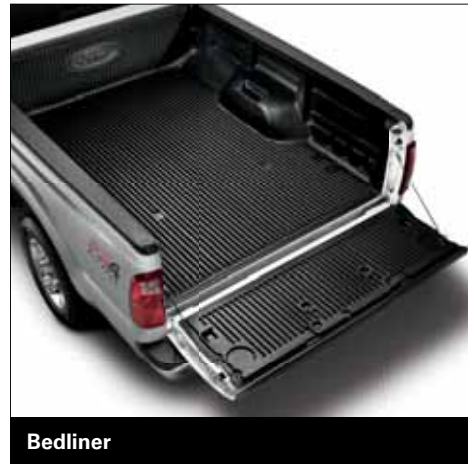

### Wheel Lock Kit

Includes: 4 Locking Lugs and 1 Key.

F5TZ-1A043-A Zinc-Plated For Hidden Lugs

Fits Model Years 2009-2010

Bed Extender

Bedliner

Tonneau Covers, Hybrid Trifold  
w/Canvas Top by Advantage<sup>1</sup>