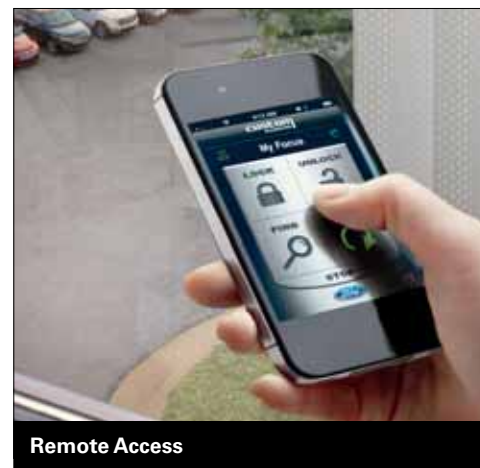

Remote Start System

Not Available on Focus ST or Focus Electric.
CM5Z-19G364-A Series 100, One-Button. For Vehicles w/o Push-Button Start. For MyKey®-Equipped Vehicles. Includes PATS Interface Kit.
CM5Z-19G364-B Bi-Directional. For Vehicles w/o Push-Button Start. For MyKey®-Equipped Vehicles. Includes PATS Interface Kit.
Fits Model Years 2012-2015

SYNC® Kit

Includes: Jumper Wire Assembly, USB Cable, SYNC® Module, Tie-down Straps and Quick-Reference Manual.
9R3Z-14D212-A Not For Use w/DVD-and/or Navigation System-Equipped Vehicles.
Fits Model Year 2009

Vehicle Security System – Ford Perimeter Plus

7L3Z-19A361-AA For Vehicles Equipped w/Factory Remote Keyless. Uses Factory Key Fob.
Fits Model Years 2007-2011

Vehicle Security System – Ford Perimeter Plus

DM5Z-19A361-B For Vehicles Equipped w/Factory Remote Keyless. Uses Factory Key Fob.
Fits Model Years 2012-2015

VEHICLE SECURITY SYSTEM – FORD PERIMETER PLUS w/UPGRADEABLE REMOTE START SYSTEM FOCUS + ELECTRIC

+ Vehicle Security System – Ford Perimeter Plus

Upgradeable to Remote Start Systems. Requires Dealer Installation.
GJ5Z-19A361-A Plug 'n Play Module
Fits Model Year 2016