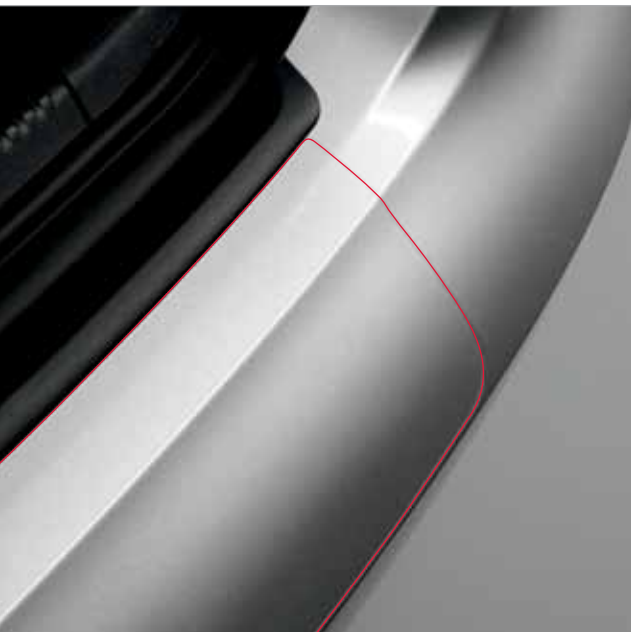

Load-protection film
This custom-fit transparent film helps protect the rear bumper from scratches while loading and unloading. Outline depicts coverage area.