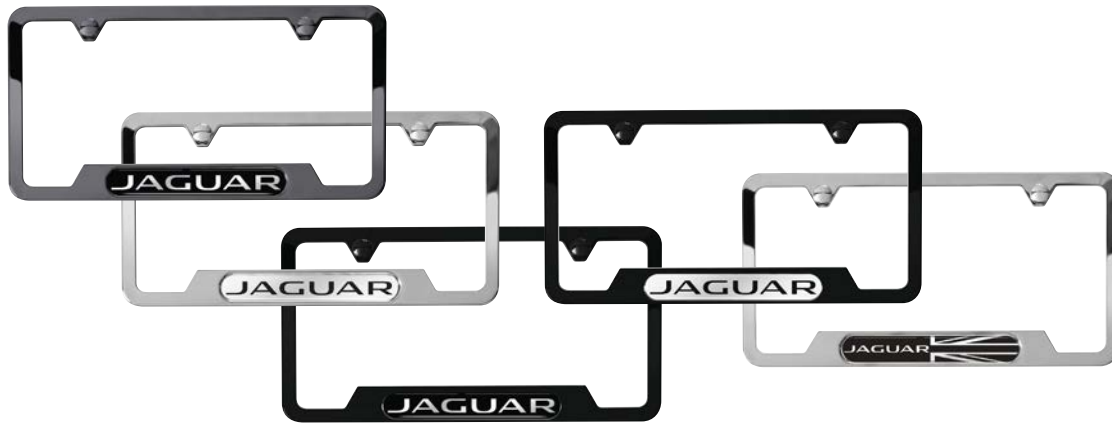

## LICENSE PLATE FRAMES (CARBON FIBER)

Announce the arrival of your car with an eye-catching carbon fiber license plate frame.

Slimline **C2Z20530**

Union Jack/Black **C2Z20531**

## R PERFORMANCE PLATE FRAMES

These stainless steel plate frames trumpet the Jaguar R Performance racing heritage.

Black surround with R Performance Logo  
**C2C20093**

Polished surround with R Performance Logo  
**C2C20092**

**JAGUAR LEAPER PLATES**

LICENSE PLATE FRAMES  
(CARBON FIBER)

LICENSE PLATE FRAMES (JAGUAR LOGO AND SLIMLINE)

R PERFORMANCE PLATE  
FRAMES

## ROOF-MOUNTED CARRYING

Pursue your interests with roof-mounted accessories designed to complement your lifestyle.