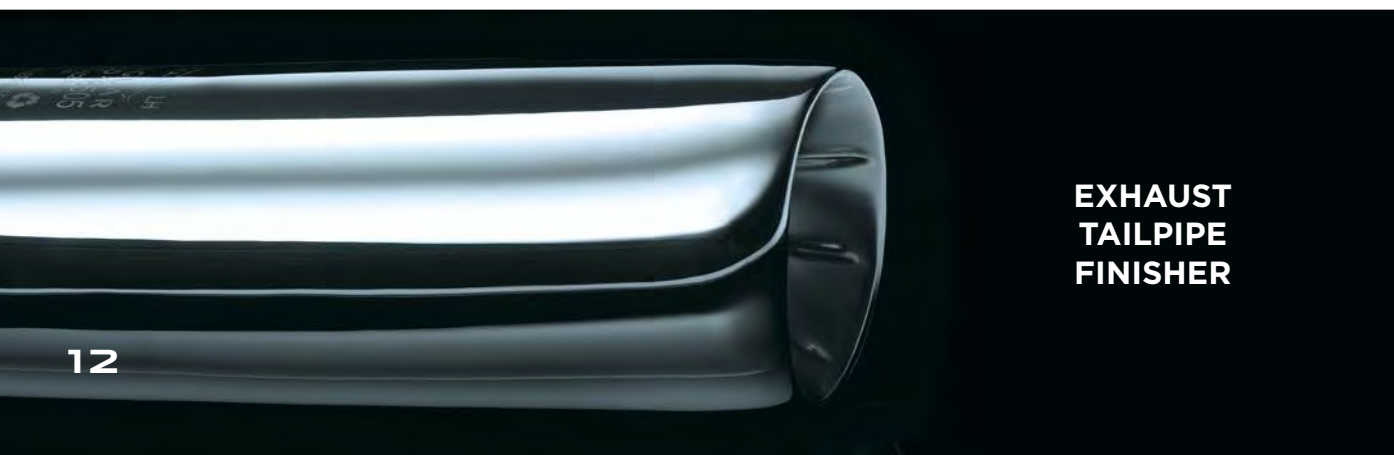

C2P12317

Fits 2010 model year and newer —

not compatible with the XKR model

C2P18505 (shown below)

CHROME MIRROR COVERS

CARBON FIBER MIRROR COVERS

**EXHAUST
TAILPIPE
FINISHER**

WIND DEFLECTOR