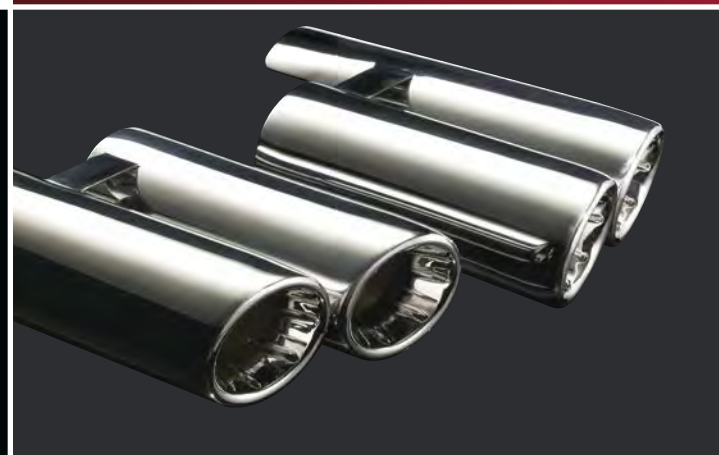

CARBON FIBER MIRROR COVERS