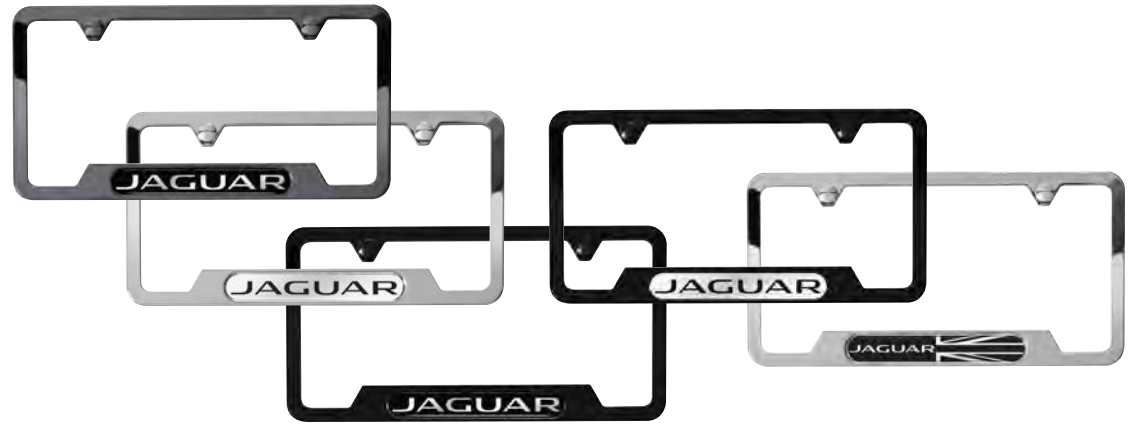

Black **C2C 20093**

Polished **C2C 20092**

JAGUAR LEAPER PLATES

Choose from four attractive plates, each featuring Jaguar's classic Leaper logo.

Black with polished Leaper **C2A 1180**

Polished with gold Leaper **C2A 1181**

Polished with

polished Leaper **C2C 20588**

Polished with black Leaper **C2A 1182**

R PERFORMANCE REAR SPOILER

R PERFORMANCE FRONT SPLITTER

LICENSE PLATE FRAMES (SLIMLINE AND JAGUAR LOGO)

LICENSE PLATE FRAMES
(CARBON FIBER)