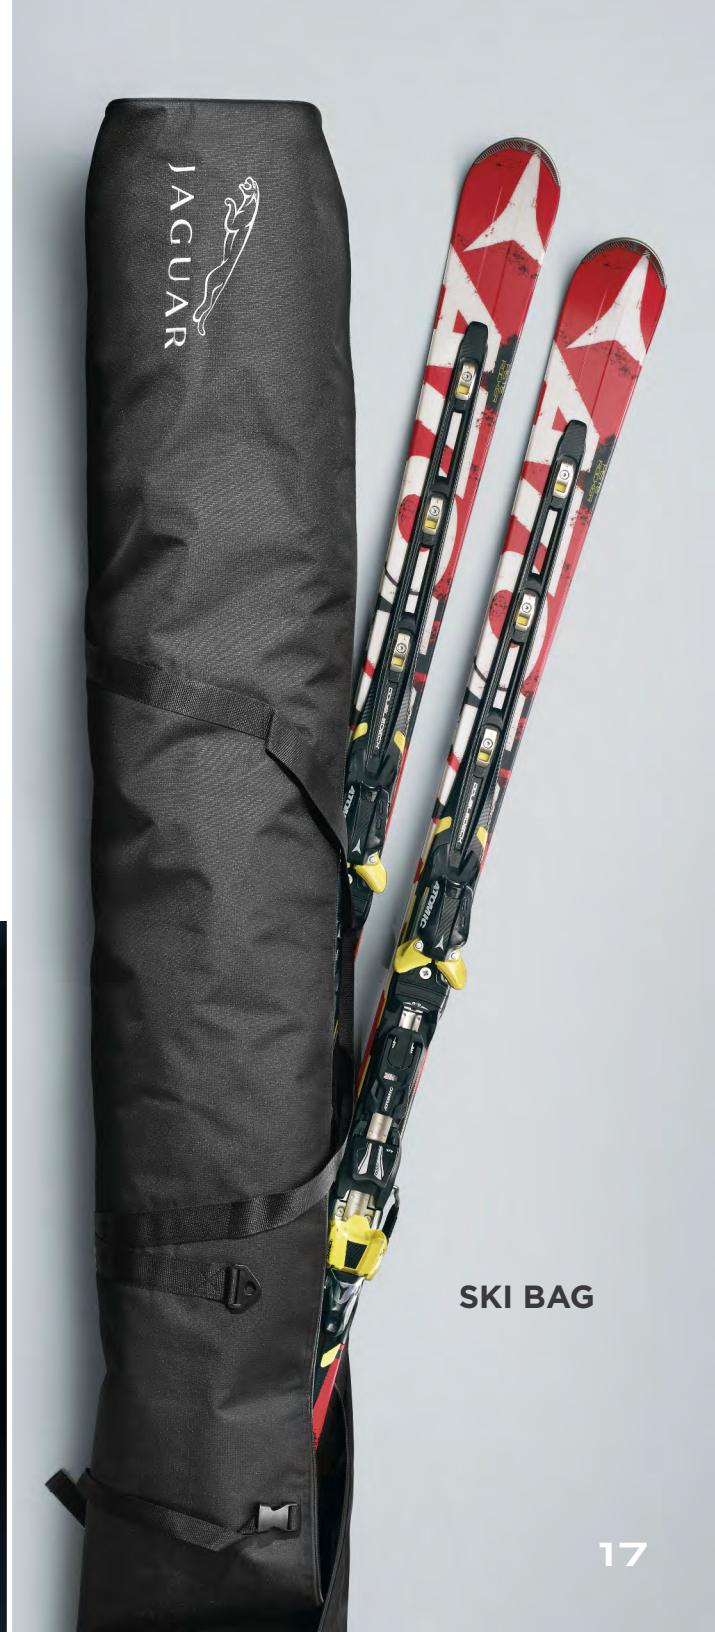

SKI BAG

Designed to fit through your XJ ski hatch or with the rear 60-40 seats folded down, this durable Ski Bag carries up to two pairs of skis and poles (up to 70 inches long) and features removable shoulder straps.

C2Z23531

COLLAPSIBLE CARGO CARRIER

**WINDSHIELD
SUNSHADE**

iPAD HOLDER

COAT HANGER

SKI BAG

**ILLUMINATED
TREAD PLATES**

XJ