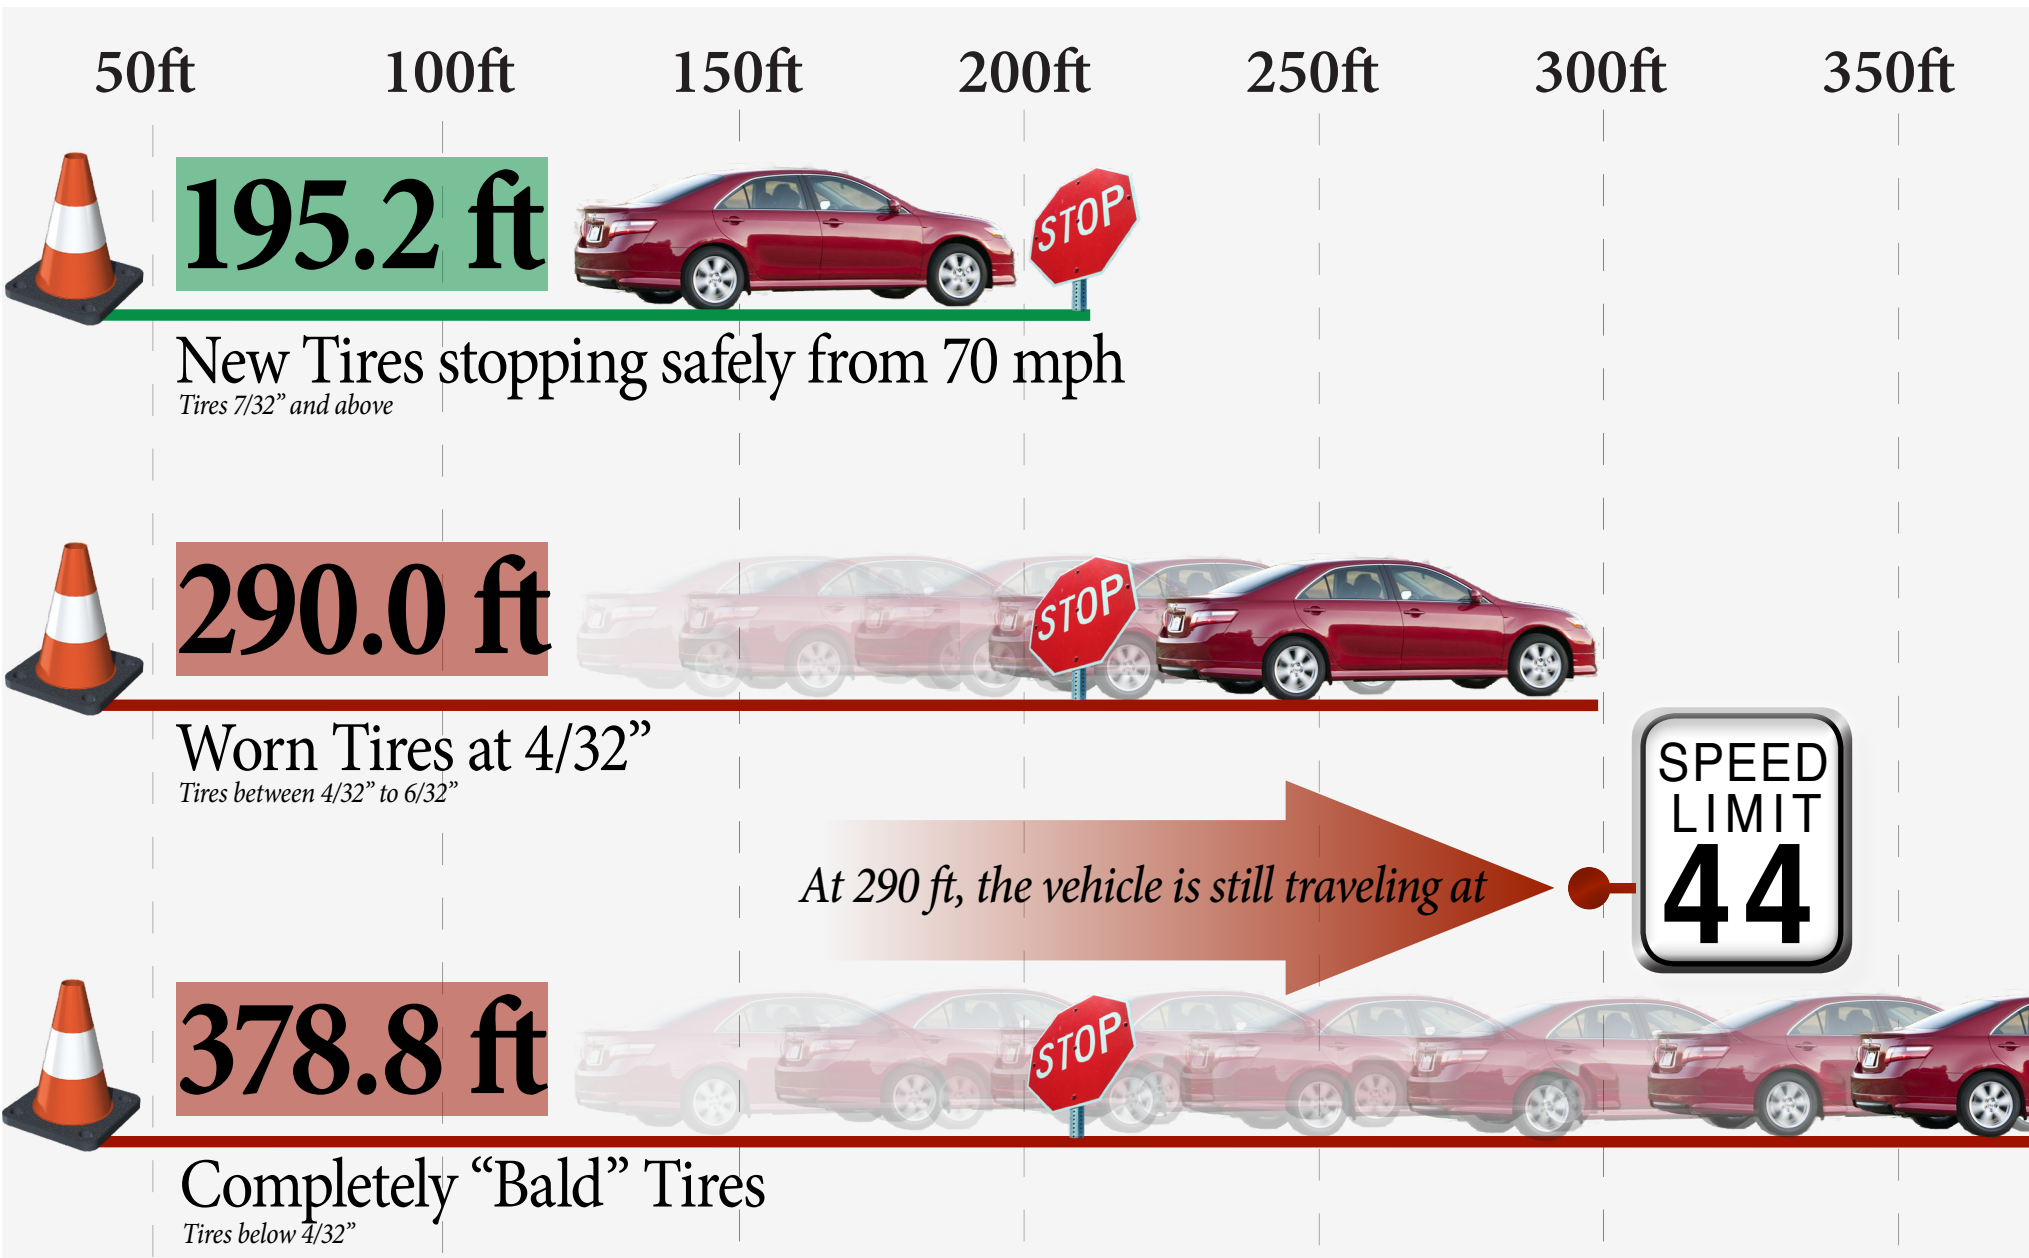

INVER GROVE

Tire Safety

Stopping Distances New Tires vs Bald Tires

The brakes on your vehicle help slow the rotation of your tires, but the only thing that is actually going to stop your vehicle is the grip of your tires' tread on the road. Here are the actual stopping distances based on a vehicle traveling at 70 mph.

SOURCE: From ABC's "Good Morning America"

There is only one place to buy your tires at that's Inver Grove Toyota

- ✓ Free 24-Month Road Hazard Coverage
 - 100% First Year
 - 50% Second Year
 - \$20.00 Flat Repair
- ✓ Competitive Pricing
- ✓ Complimentary Lifetime Rotations
- ✓ Factory Trained Technicians
- ✓ Tires Specifically Matched to your Vehicle
- ✓ Expert Quality Service with Peace of Mind