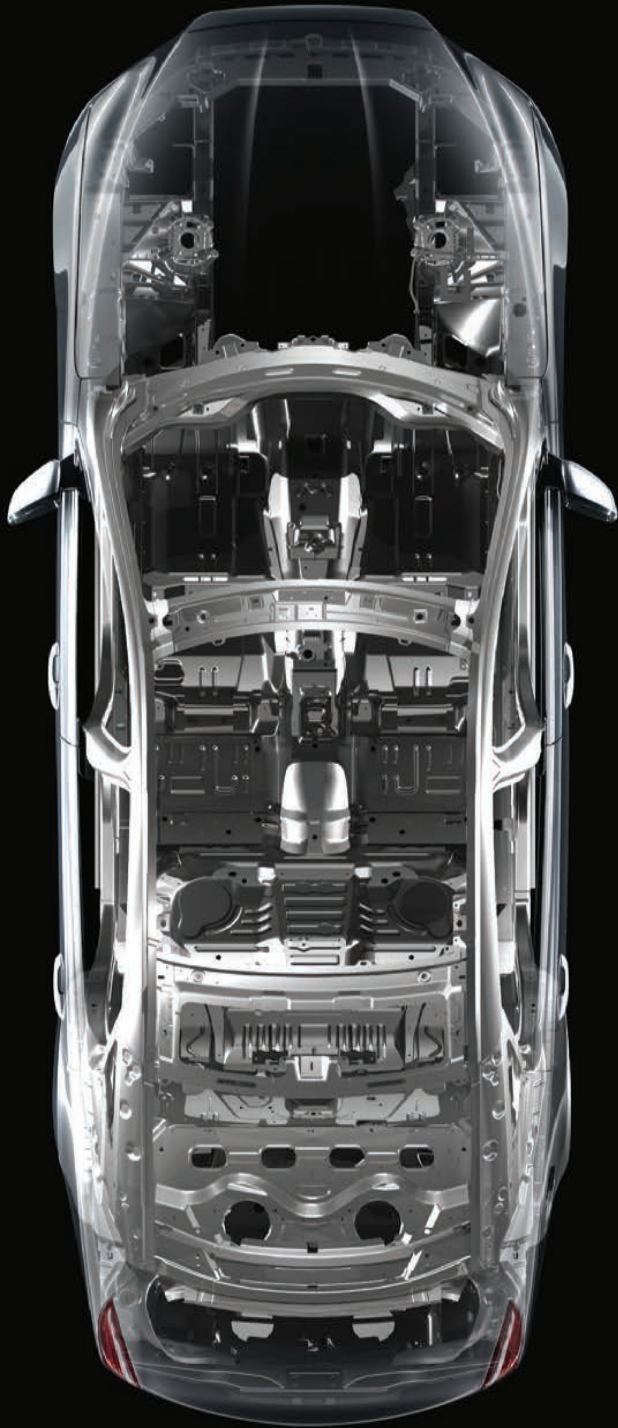

ENGINEERED FOR EXCELLENCE

All Jaguar-approved accessories are rigorously tested to the same exacting standards as our vehicles. They are examined under a range of temperatures, conditions and impacts to ensure durability and functionality worthy of Jaguar. Some of our testing categories include:

PREDICTIVE ANALYSIS

Using the latest predictive stress analysis methods validates the safety and durability of Jaguar accessories.

VIRTUAL ENGINEERING

Computer-Aided Design is used to ensure that accessories are conceived to complement the vehicle's lines and stylish looks. This ensures the high quality of fit and finish that you have come to expect from Jaguar.

ENVIRONMENTAL

Different climates provide different challenges for these parts. Jaguar accessories are tested under a range of climate conditions to ensure quality performance.

DURABILITY

All accessories undergo the same test plan as the car itself, rigorously analyzed far beyond the extremes of normal customer use.

RIG TESTING

Heavily integrated parts, such as roof bars, are developed and tested very early on during vehicle development to ensure seamless compatibility.

INDEX

WHEELS	2-9
ALLOY WHEELS	
18" VELA FRONT — C2P18511	2
18" VELA REAR — T2R1858	2
18" VENUS FRONT — C2P1010	2
18" VENUS REAR — C2P12612	2
19" CENTRIFUGE BLACK FRONT — T2R4750	3
19" CENTRIFUGE BLACK REAR — T2R4752	3
19" CENTRIFUGE SILVER FRONT — T2R4749	3
19" CENTRIFUGE SILVER REAR — T2R4751	3
19" PROPELLER FRONT — T2R1860	3
19" PROPELLER REAR — T2R1862	3
19" TAMANA FRONT — C2P12619	4
19" TAMANA REAR — C2P12620	4
20" BLADE ALLOY WHEEL FRONT — T2R3290	2
20" BLADE ALLOY WHEEL REAR — T2R3291	2
20" CYCLONE BLACK FRONT — T2R4746	4
20" CYCLONE BLACK REAR — T2R4748	4
20" CYCLONE SILVER FRONT — T2R4745	4
20" CYCLONE SILVER REAR — T2R4747	4
20" TORNADO BLACK FRONT — T2R3288	5
20" TORNADO BLACK REAR — T2R3289	5