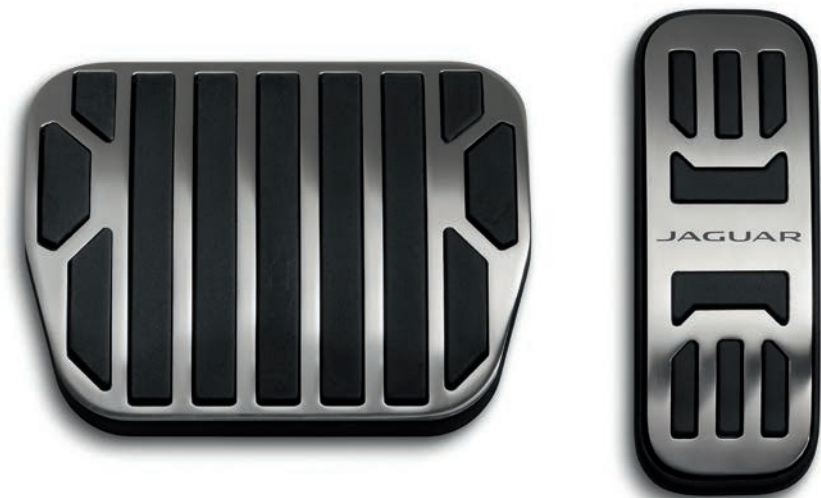

Complement the performance-inspired attributes of your F-TYPE car with this flat-bottomed leather sports steering wheel. Ignis-colored paddles facilitate quick gearshifts for a dynamic driving experience.

T2R4636

With cruise

T2R4639

With phone and cruise

T2R4640

HEATED SPORTS STEERING WHEEL

With phone and cruise

T2R4641