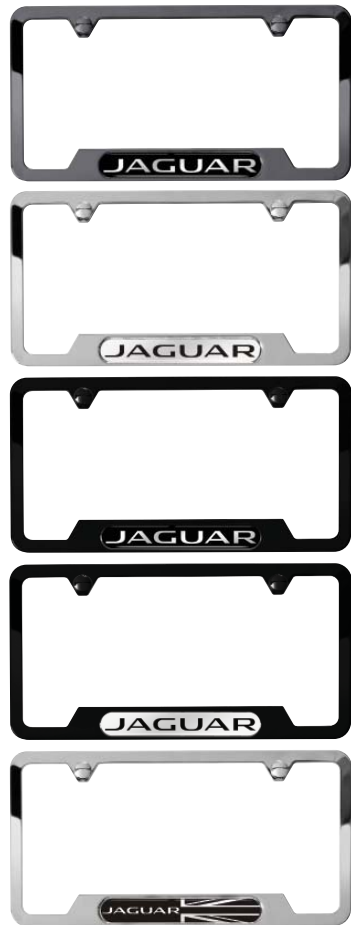

T2R13839

HOOD DECAL KIT

Accentuate your car's sleek lines that flow from the side power vents toward the hood vent.

Silver **T2R5503MEN**
Gun Metal Gray **T2R5503LBN**

WIND DEFLECTOR

Reduce wind in the cockpit with this easy-to-install, quick-to-remove wind deflector. Includes a Jaguar-branded storage bag. (Fits convertible models only.)

T2R6106

LICENSE PLATE FRAMES (JAGUAR LOGO)

Make a bold entrance in your F-TYPE vehicle with a stainless steel license plate frame featuring the distinctive Jaguar logo.

Black Pearl	XR838397
Polished	C2A1173
Black with Black Jaguar	C2A1174
Black	C2A1175
Polished with Black Jack	C2Z20532

LICENSE PLATE FRAMES (SLIMLINE)

Slim, yet durable, this elegant frame announces the arrival of your F-TYPE sports car in stylish fashion.

Black Pearl	XR838398
Polished	C2A1177
Black	C2A1178
Gold	C2A1179