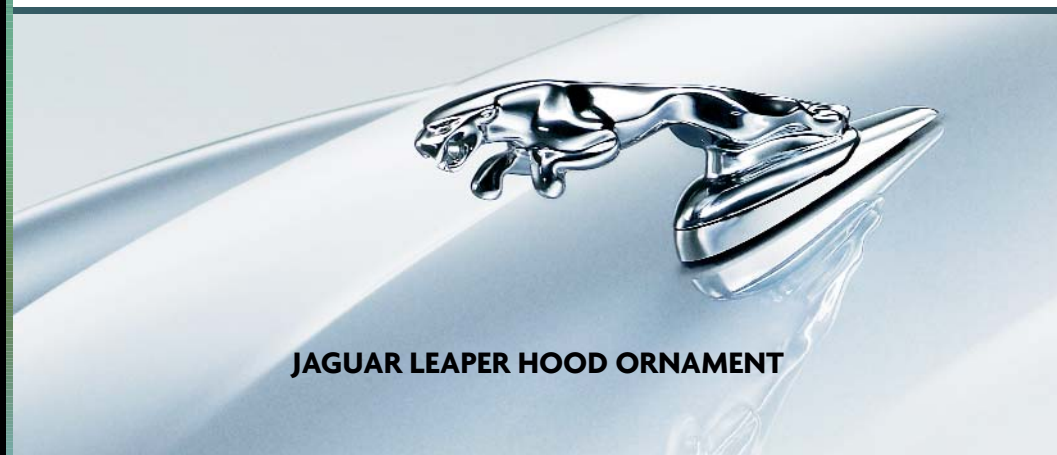

C2Z6574

SPLASH GUARDS

JAGUAR LEAPER HOOD ORNAMENT

XF

CAR COVER

CHROME SIDE POWER VENTS

Complement the appearance of your XF with a pair of bright power vents that accentuate the car's bold, clean styling while hinting at its performance prowess. (Does not fit the 2012 model year XF.)