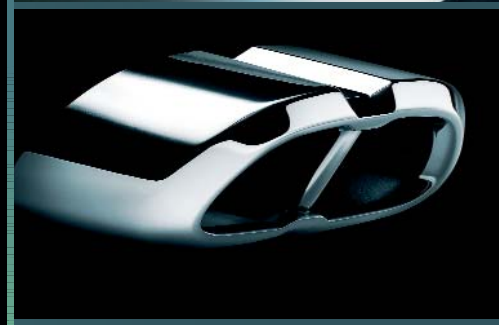

EXTERIOR

FROM ATTRACTIVE CHROME SIDE POWER VENTS to splash guards, Jaguar offers a line of exterior accessories that meld form and function in powerful fashion.

XF AERO PACK

A collection of stunning accessories, these items cement the fusion of performance and luxury in your XF.

Side Sill (right-hand)	C2Z7668XXX
Side Sill (left-hand)	C2Z7669XXX
Hood Louvre (pair)	C2P20035XXX
Mirror Cover (left-hand)	C2D5488
Mirror Cover (right-hand)	C2D5489

Rear Valance

Add a sporty touch to the rear of your vehicle. Fits 2012 model year onward.

Without diffuser (requires either C2Z17681 or C2Z16212)	C2Z16211
"R" Performance rear valance with diffuser (requires C2Z1621)	C2Z17681
With XFR diffuser (needs C2Z16211)	C2Z16212

XF Aero Pack Accessories with Limited Availability

The Front Bumper Assembly, Lower Mesh Grille and Sculpted Chrome Blade Kit must be fitted together. They fit 2009-11 model year XFs, but will not fit models with adaptive cruise control.

Front Bumper Subassembly	C2Z9910XXX
Lower Mesh Grille	C2Z9975
Sculpted Chrome Blade Kit	C2Z14909

Fits 2010 model year XFR only. Required with Aero Pack. Side Duct Kit (pair)

C2Z11638

Fits naturally aspirated and supercharged 2009 XFs. Will not fit 2010 supercharged XFs or vehicles equipped with adaptive cruise control.

Exhaust Tailpipes (pair) **C2Z11723**

Fits 2009-11 XFs. May be fitted separately or with XF Aero Pack.

Rear Spoiler **C2Z5623XXX**

XF

9

EXTERIOR