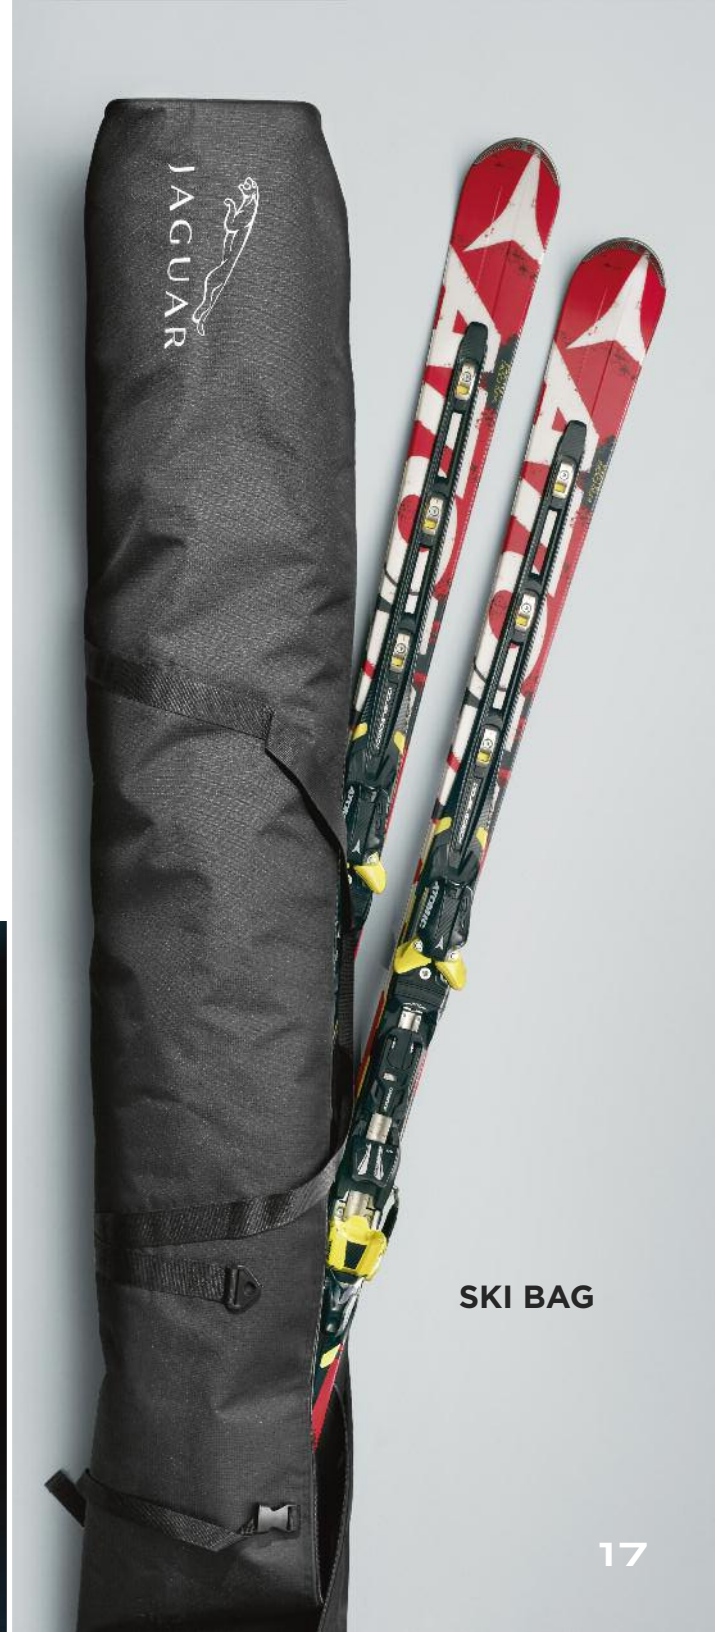

SKI BAG

Designed to fit through your XJ ski hatch or with the rear 60-40 seats folded down, this durable Ski Bag carries up to two pairs of skis and poles (up to 70 inches long) and features removable shoulder straps. **C2Z23531**

TRAVEL BAG

COLLAPSIBLE
CARGO
CARRIER

WINDSHIELD
SUNSHADE

iPAD HOLDER

COAT HANGER

SKI BAG

**ILLUMINATED
TREAD PLATES**

XJ