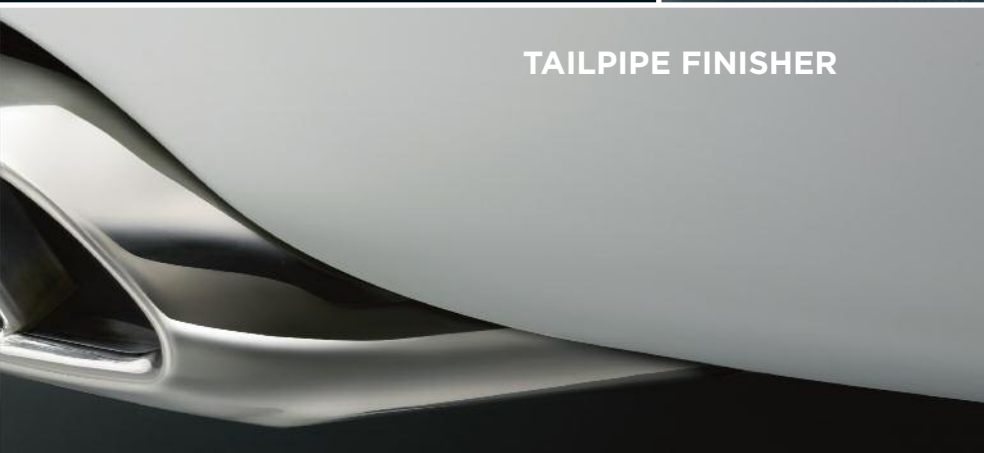

C2Z12493

CAR COVER

CHROME MIRROR KIT

TAILPIPE FINISHER

**JAGUAR LEAPER
HOOD ORNAMENT**

INTERIOR

Enhance the style, luxury and convenience of your XJ with exquisite interior accessories.

INTAGLIO FINISHER