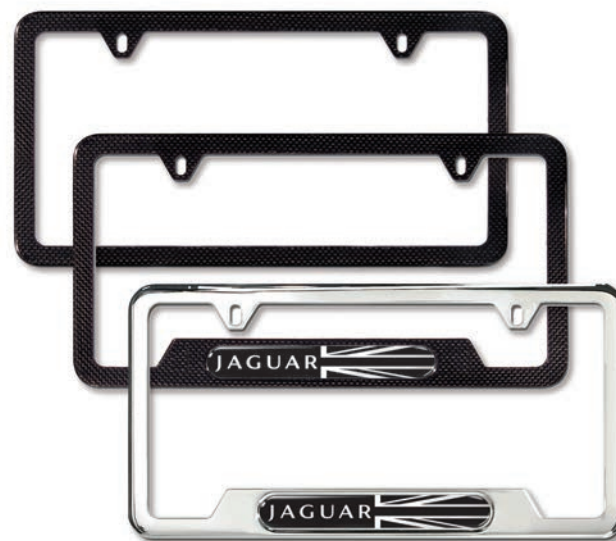

**LICENSE PLATE FRAMES
(CARBON FIBER)**

Announce the arrival of your car with an eye-catching carbon fiber license plate frame.

Slimline **C2Z20530**

Union Jack/Black **C2Z20531**

**LICENSE PLATE FRAMES
(POLISHED STAINLESS STEEL)**

Brandishing a bright, eye-catching finish, these stainless steel frames help accentuate the sporty character of your F-TYPE car.

Union Jack/Black **C2Z20532**