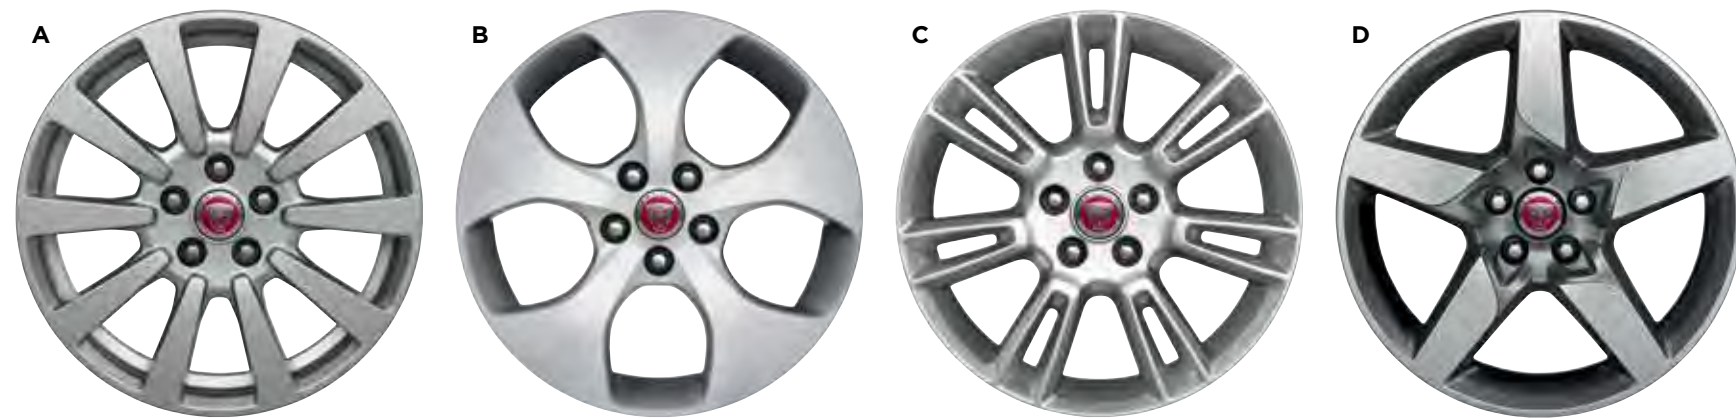

WHEELS AND ACCESSORIES PROWL WITH PURPOSE

Rediscover the wheel. Striking cuts forged for carving corners met with impeccable style. Add any combination of badge, lug nut, lock, and spokes for a finish that's undeniably yours.

A. 17" TURBINE - 10 SPOKE

T4N13263 (17" wheels are not available for V6 engines)

B. 17" PROJECTOR - 5 SPOKE - SILVER

T4N1674 (17" wheels are not available for V6 engines)

C. 17" CRUX - TWIN 7 SPOKE - SILVER

T4N1683 (17" wheels are not available for V6 engines)

D. 18" STAR - 5 SPOKE - SILVER

T4N3699 (Front)
T4N1678 (Rear)

TIRE REPAIR SYSTEM

Alternative tire repair solution can be fitted in place of a spare wheel. Consists of sealant and air compressor to be used in emergency puncture situations. (Not pictured)

T2H15008

SPACE SAVER SPARE WHEEL

Offered as a retailer-fit upgrade for vehicles equipped with the factory-fit Tire Repair System. Tire must be ordered separately. (Not pictured)

T2H15711