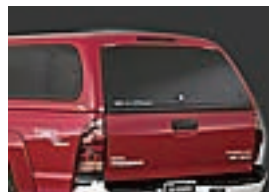

Super Sport Shell by SnugTop***

Double Cab - $1699.00

Xtra Cab +

Double Cab Long Bed - $1799.00

*Installed MSRP