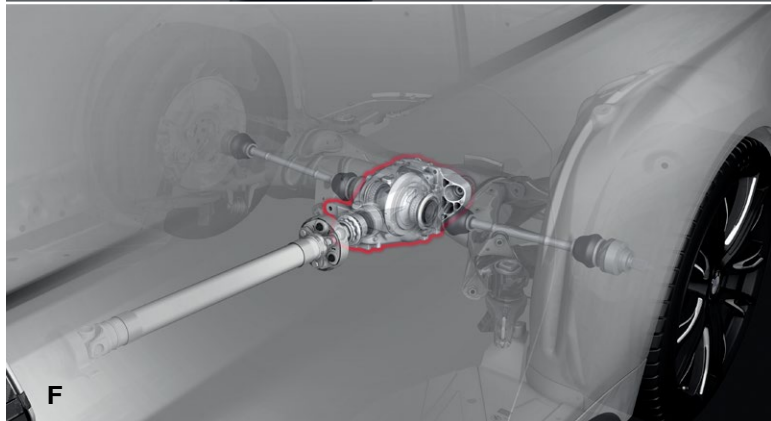

E. BMW M Performance Suspension

The BMW M Performance Suspension system is the best way to increase the dynamic abilities of your 2 Series. Developed in conjunction with M GmbH, this suspension system stiffens the ride to reduce body rolls while also reducing ride height by 20mm over the standard suspension and 10mm over the M Sport suspension. Springs must be purchased separately. Consult your local BMW center for more details.

228i only

33 50 2 320 928

Price: $1,800.00

F. BMW M Performance Limited Slip Differential

For the ultimate in track day performance, the BMW M Performance Limited Slip Differential is here! This clutch-type mechanical differential features a 30% lockup on acceleration and 9% lockup on deceleration. The differential works with the existing DSC system to provide excellent traction wet or dry. Available 06/2014.

M235i Automatic and Manual

33 10 7 555 610

Price: $2,895.00

Driving over rough or damaged road surfaces, as well as debris, curbs and other obstacles can cause serious damage to wheels, tires and suspension parts. This is more likely to occur with low-profile tires, which provide less cushioning between the wheel and the road. Be careful to avoid road hazards and reduce your speed, especially if your vehicle is equipped with low-profile tires.

Check with your authorized BMW center for complete information, availability and installation costs. European vehicles and products may be shown. All prices are subject to change without notice.

While BMW NA makes all reasonable efforts to provide accurate information in this brochure, there is no guarantee or warranty of accuracy. Furthermore, we do not assume any liability for the accuracy or completeness of information presented in this brochure.