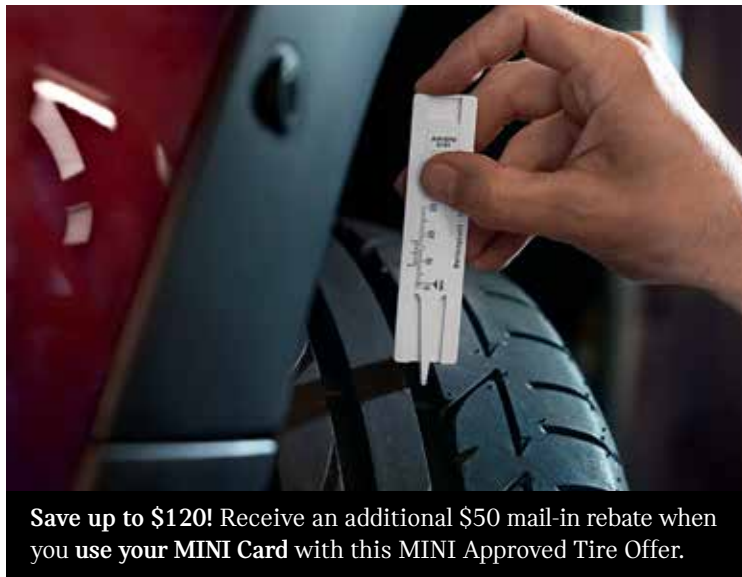

Save up to $120! Receive an additional $50 mail-in rebate when you use your MINI Card with this MINI Approved Tire Offer.

SELECT TIRES $70 OFF

Tire Rebate
$70 mail-in rebate when you purchase four select **Bridgestone** or **Pirelli** tires through December 31, 2016.¹