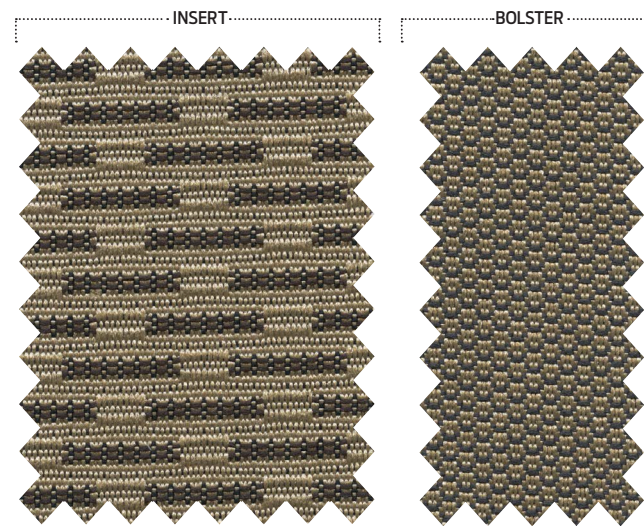

	Seating Surfaces	Door Trim Appliqué	Headliner	Floor Covering	Instrument Panel			Steering Wheel	Interior Accent Trim	Safety Belts
					Substrate	Lower	Trim			
XL/ XL Chrome/ XL Sport	Medium Earth Gray	Ebony	Medium Earth Gray	Black	Ebony	Medium Earth Gray	Ebony	Ebony	Ebony	Medium Earth Gray
	Dark Earth Gray	Ebony	Medium Earth Gray	Black	Ebony	Medium Earth Gray	Ebony	Ebony	Ebony	Medium Earth Gray
XLT	Medium Earth Gray	Ebony	Medium Earth Gray	Black	Armour	Medium Earth Gray	Armour	Ebony	Armour	Medium Earth Gray
	Medium Light Camel	Ebony	Medium Light Camel	Black	Armour	Medium Light Camel	Armour	Ebony	Armour	Medium Light Camel
XLT Chrome	Medium Earth Gray	Armour	Medium Earth Gray	Black	Armour	Medium Earth Gray	Armour	Ebony	Armour	Medium Earth Gray
	Medium Light Camel	Armour	Medium Light Camel	Black	Armour	Medium Light Camel	Armour	Ebony	Armour	Medium Light Camel
XLT Sport	Ebony	Armour Lattice	Ebony	Black	Armour	Ebony	Armour	Ebony	Armour	Ebony
XLT Special Edition Pkg.	Ebony	Very Dark Galvano Lattice	Ebony	Black	Tarnished Dark Anodized	Ebony	Tarnished Dark Anodized	Ebony	Tarnished Dark Anodized	Ebony with red stripes

F-150 XLT/XLT Chrome – Medium Earth Gray
 Cloth front 40/20/40 split bench
 Cloth front 40/console/40 bucket seats
 MG
 UG

F-150 XL/XL Chrome/XL Sport – Medium Earth Gray
 Vinyl front 40/20/40 split bench
 Vinyl front 40/console/40 bucket seats
 AG
 VG

F-150 XLT Sport – Ebony
 Cloth front 40/console/40 bucket seats
 JB

F-150 XLT Special Edition Package – Ebony
 Cloth front 40/console/40 bucket seats (with red stitching)
 XB

F-150 XL – Dark Earth Gray
 Cloth front 40/20/40 split bench
 Cloth front 40/console/40 bucket seats
 CG
 WG