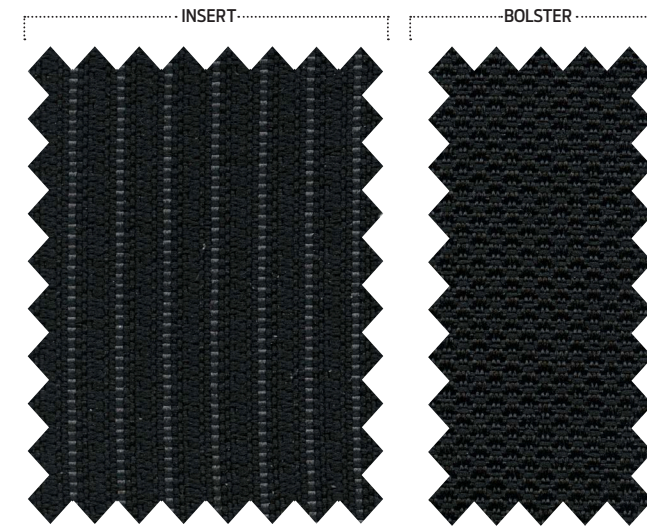

NOTE: Colors may vary depending on your monitor and display settings.
For color accuracy, please be sure to refer to the Color & Trim Album.

XL (Shown in Cloth)

XL (Shown in Vinyl)

XLT

XLT Sport

XLT Special Edition Package

	Seating Surfaces	Door Trim Appliqué	Headliner	Floor Covering	Instrument Panel			Steering Wheel	Interior Accent Trim	Safety Belts
					Substrate	Lower	Trim			
XL/ XL Chrome/ XL Sport	Medium Earth Gray	Ebony	Medium Earth Gray	Black	Ebony	Medium Earth Gray	Ebony	Ebony	Ebony	Medium Earth Gray
	Dark Earth Gray	Ebony	Medium Earth Gray	Black	Ebony	Medium Earth Gray	Ebony	Ebony	Ebony	Medium Earth Gray
XLT	Medium Earth Gray	Ebony	Medium Earth Gray	Black	Armour	Medium Earth Gray	Armour	Ebony	Armour	Medium Earth Gray
	Medium Light Camel	Ebony	Medium Light Camel	Black	Armour	Medium Light Camel	Armour	Ebony	Armour	Medium Light Camel
XLT Chrome	Medium Earth Gray	Armour	Medium Earth Gray	Black	Armour	Medium Earth Gray	Armour	Ebony	Armour	Medium Earth Gray
	Medium Light Camel	Armour	Medium Light Camel	Black	Armour	Medium Light Camel	Armour	Ebony	Armour	Medium Light Camel
XLT Sport	Ebony	Armour Lattice	Ebony	Black	Armour	Ebony	Armour	Ebony	Armour	Ebony
XLT Special Edition Pkg.	Ebony	Very Dark Galvano Lattice	Ebony	Black	Tarnished Dark Anodized	Ebony	Tarnished Dark Anodized	Ebony	Tarnished Dark Anodized	Ebony with red stripes

F-150 XLT/XLT Chrome – Medium Earth Gray
 Cloth front 40/20/40 split bench
 Cloth front 40/console/40 bucket seats
 MG
 UG

F-150 XL/XL Chrome/XL Sport – Medium Earth Gray
 Vinyl front 40/20/40 split bench
 Vinyl front 40/console/40 bucket seats
 AG
 VG

F-150 XLT Sport – Ebony
 Cloth front 40/console/40 bucket seats
 JB

F-150 XLT Special Edition Package – Ebony
 Cloth front 40/console/40 bucket seats (with red stitching)
 XB

F-150 XL – Dark Earth Gray
 Cloth front 40/20/40 split bench
 Cloth front 40/console/40 bucket seats
 CG
 WG