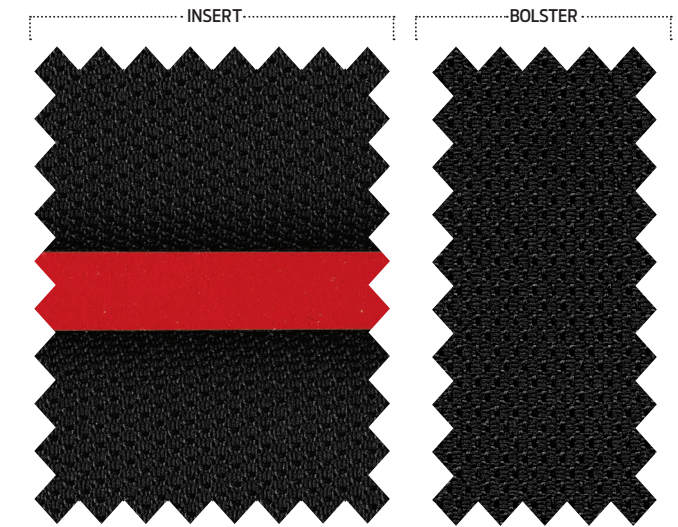

F-150 XLT Special Edition Package – Ebony
Cloth front 40/console/40 bucket seats (with red stitching)
XB