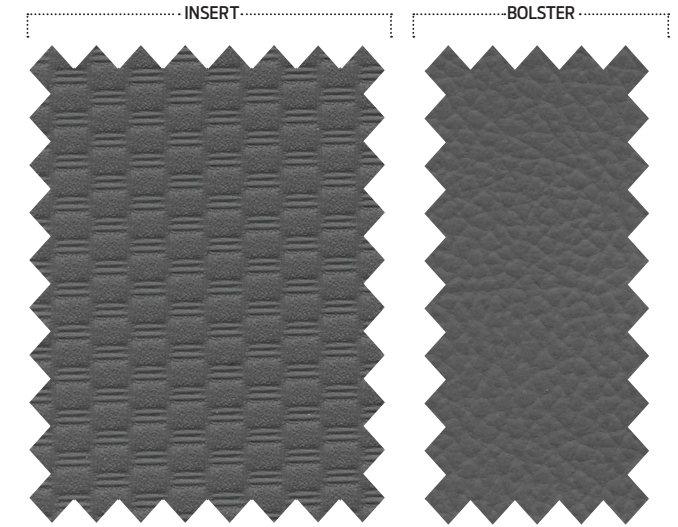

F-150 XL/XL Chrome/XL Sport – Medium Earth Gray
Vinyl front 40/20/40 split bench
Vinyl front 40/console/40 bucket seats
AG
VG