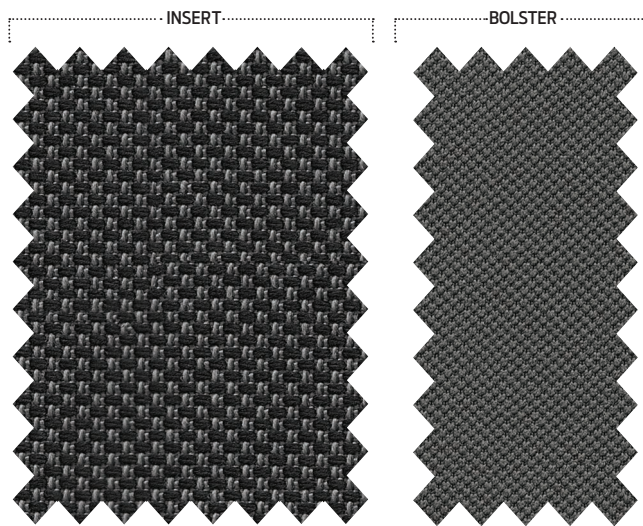

	Seating Surfaces	Door Trim Appliqué	Headliner	Floor Covering	Instrument Panel			Steering Wheel	Interior Accent Trim	Safety Belts
					Substrate	Lower	Trim			
XL/ XL Chrome/ XL Sport	Medium Earth Gray	Ebony	Medium Earth Gray	Black	Ebony	Medium Earth Gray	Ebony	Ebony	Ebony	Medium Earth Gray
	Dark Earth Gray	Ebony	Medium Earth Gray	Black	Ebony	Medium Earth Gray	Ebony	Ebony	Ebony	Medium Earth Gray
XLT	Medium Earth Gray	Ebony	Medium Earth Gray	Black	Armour	Medium Earth Gray	Armour	Ebony	Armour	Medium Earth Gray
	Medium Light Camel	Ebony	Medium Light Camel	Black	Armour	Medium Light Camel	Armour	Ebony	Armour	Medium Light Camel
XLT Chrome	Medium Earth Gray	Armour	Medium Earth Gray	Black	Armour	Medium Earth Gray	Armour	Ebony	Armour	Medium Earth Gray
	Medium Light Camel	Armour	Medium Light Camel	Black	Armour	Medium Light Camel	Armour	Ebony	Armour	Medium Light Camel
XLT Sport	Ebony	Armour Lattice	Ebony	Black	Armour	Ebony	Armour	Ebony	Armour	Ebony
XLT Special Edition Pkg.	Ebony	Very Dark Galvano Lattice	Ebony	Black	Tarnished Dark Anodized	Ebony	Tarnished Dark Anodized	Ebony	Tarnished Dark Anodized	Ebony with red stripes

F-150 XLT/XLT Chrome – Medium Earth Gray
 Cloth front 40/20/40 split bench
 Cloth front 40/console/40 bucket seats
 MG
 UG

F-150 XL/XL Chrome/XL Sport – Medium Earth Gray
 Vinyl front 40/20/40 split bench
 Vinyl front 40/console/40 bucket seats
 AG
 VG

F-150 XLT Sport – Ebony
 Cloth front 40/console/40 bucket seats
 JB

F-150 XLT Special Edition Package – Ebony
 Cloth front 40/console/40 bucket seats (with red stitching)
 XB

F-150 XL – Dark Earth Gray
 Cloth front 40/20/40 split bench
 Cloth front 40/console/40 bucket seats
 CG
 WG