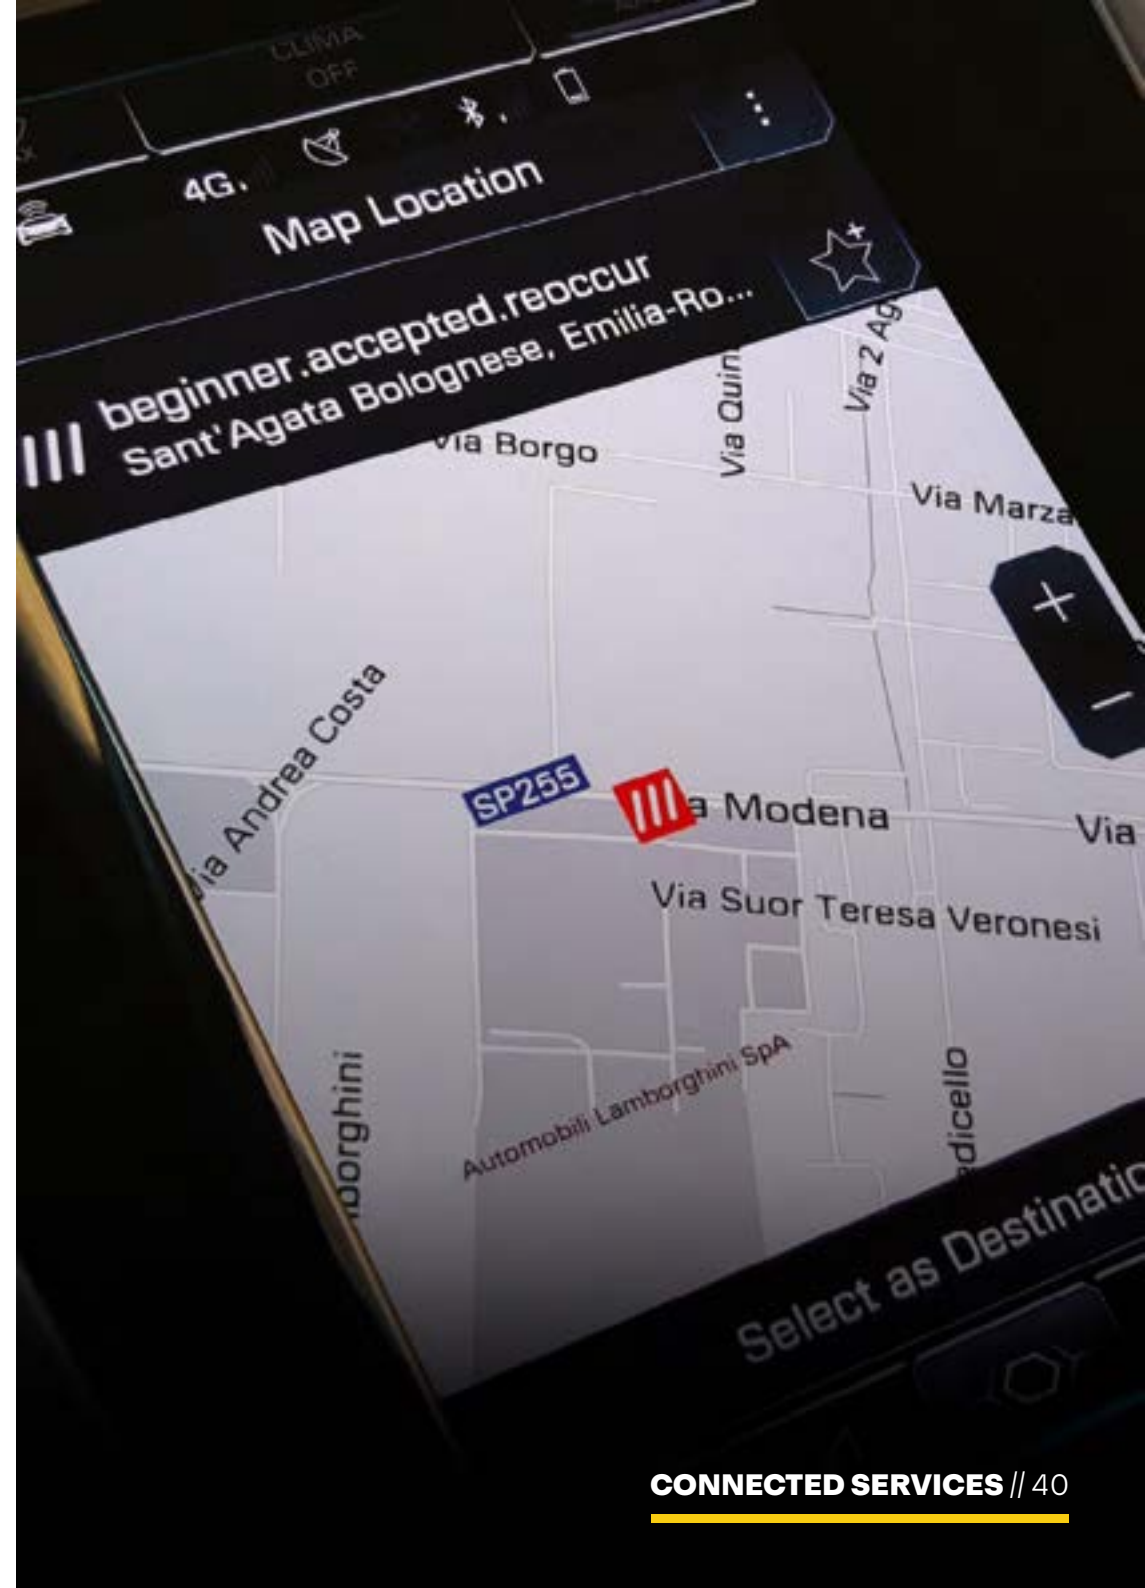

MAP UPDATES

The always up-to-date navigation system of your Huracán allows you to discover alternative routes, points of interest, and last-minute information to avoid obstacles, so you never have to limit the performance of your Lamborghini as it is launched toward its destination.

MAP UPDATES

HURACÁN 580-2 / HURACÁN 610-4

The availability of this accessory may vary depending on the country.
For information on the products available, contact your Lamborghini Dealer.