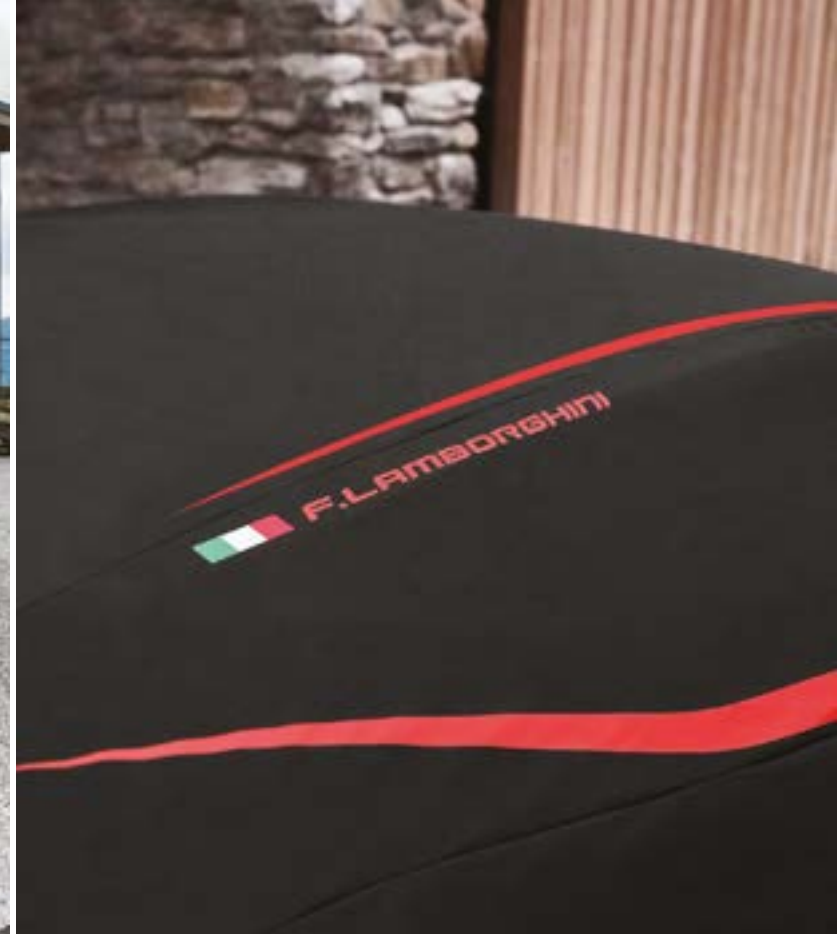

CAR COVER

With a completely renewed racing-inspired design, the STO car cover is made of an elastic, strong, waterproof fabric, ideal for protecting your car in style during any season and no matter the location. To highlight the sporty spirit of the vehicle and bring out the personality of its owner, the car cover can be customized with details such as the driver's name and country flag, either in white or colored font.

The car cover is available in six colors: Grigio Nimbus (Gray), Blu Nila (Blue), Verde Selvans (Green), Rosso Mars (Red), Arancio Xanto (Orange), and Giallo Belenus (Yellow).

Choose the one that best represents you.