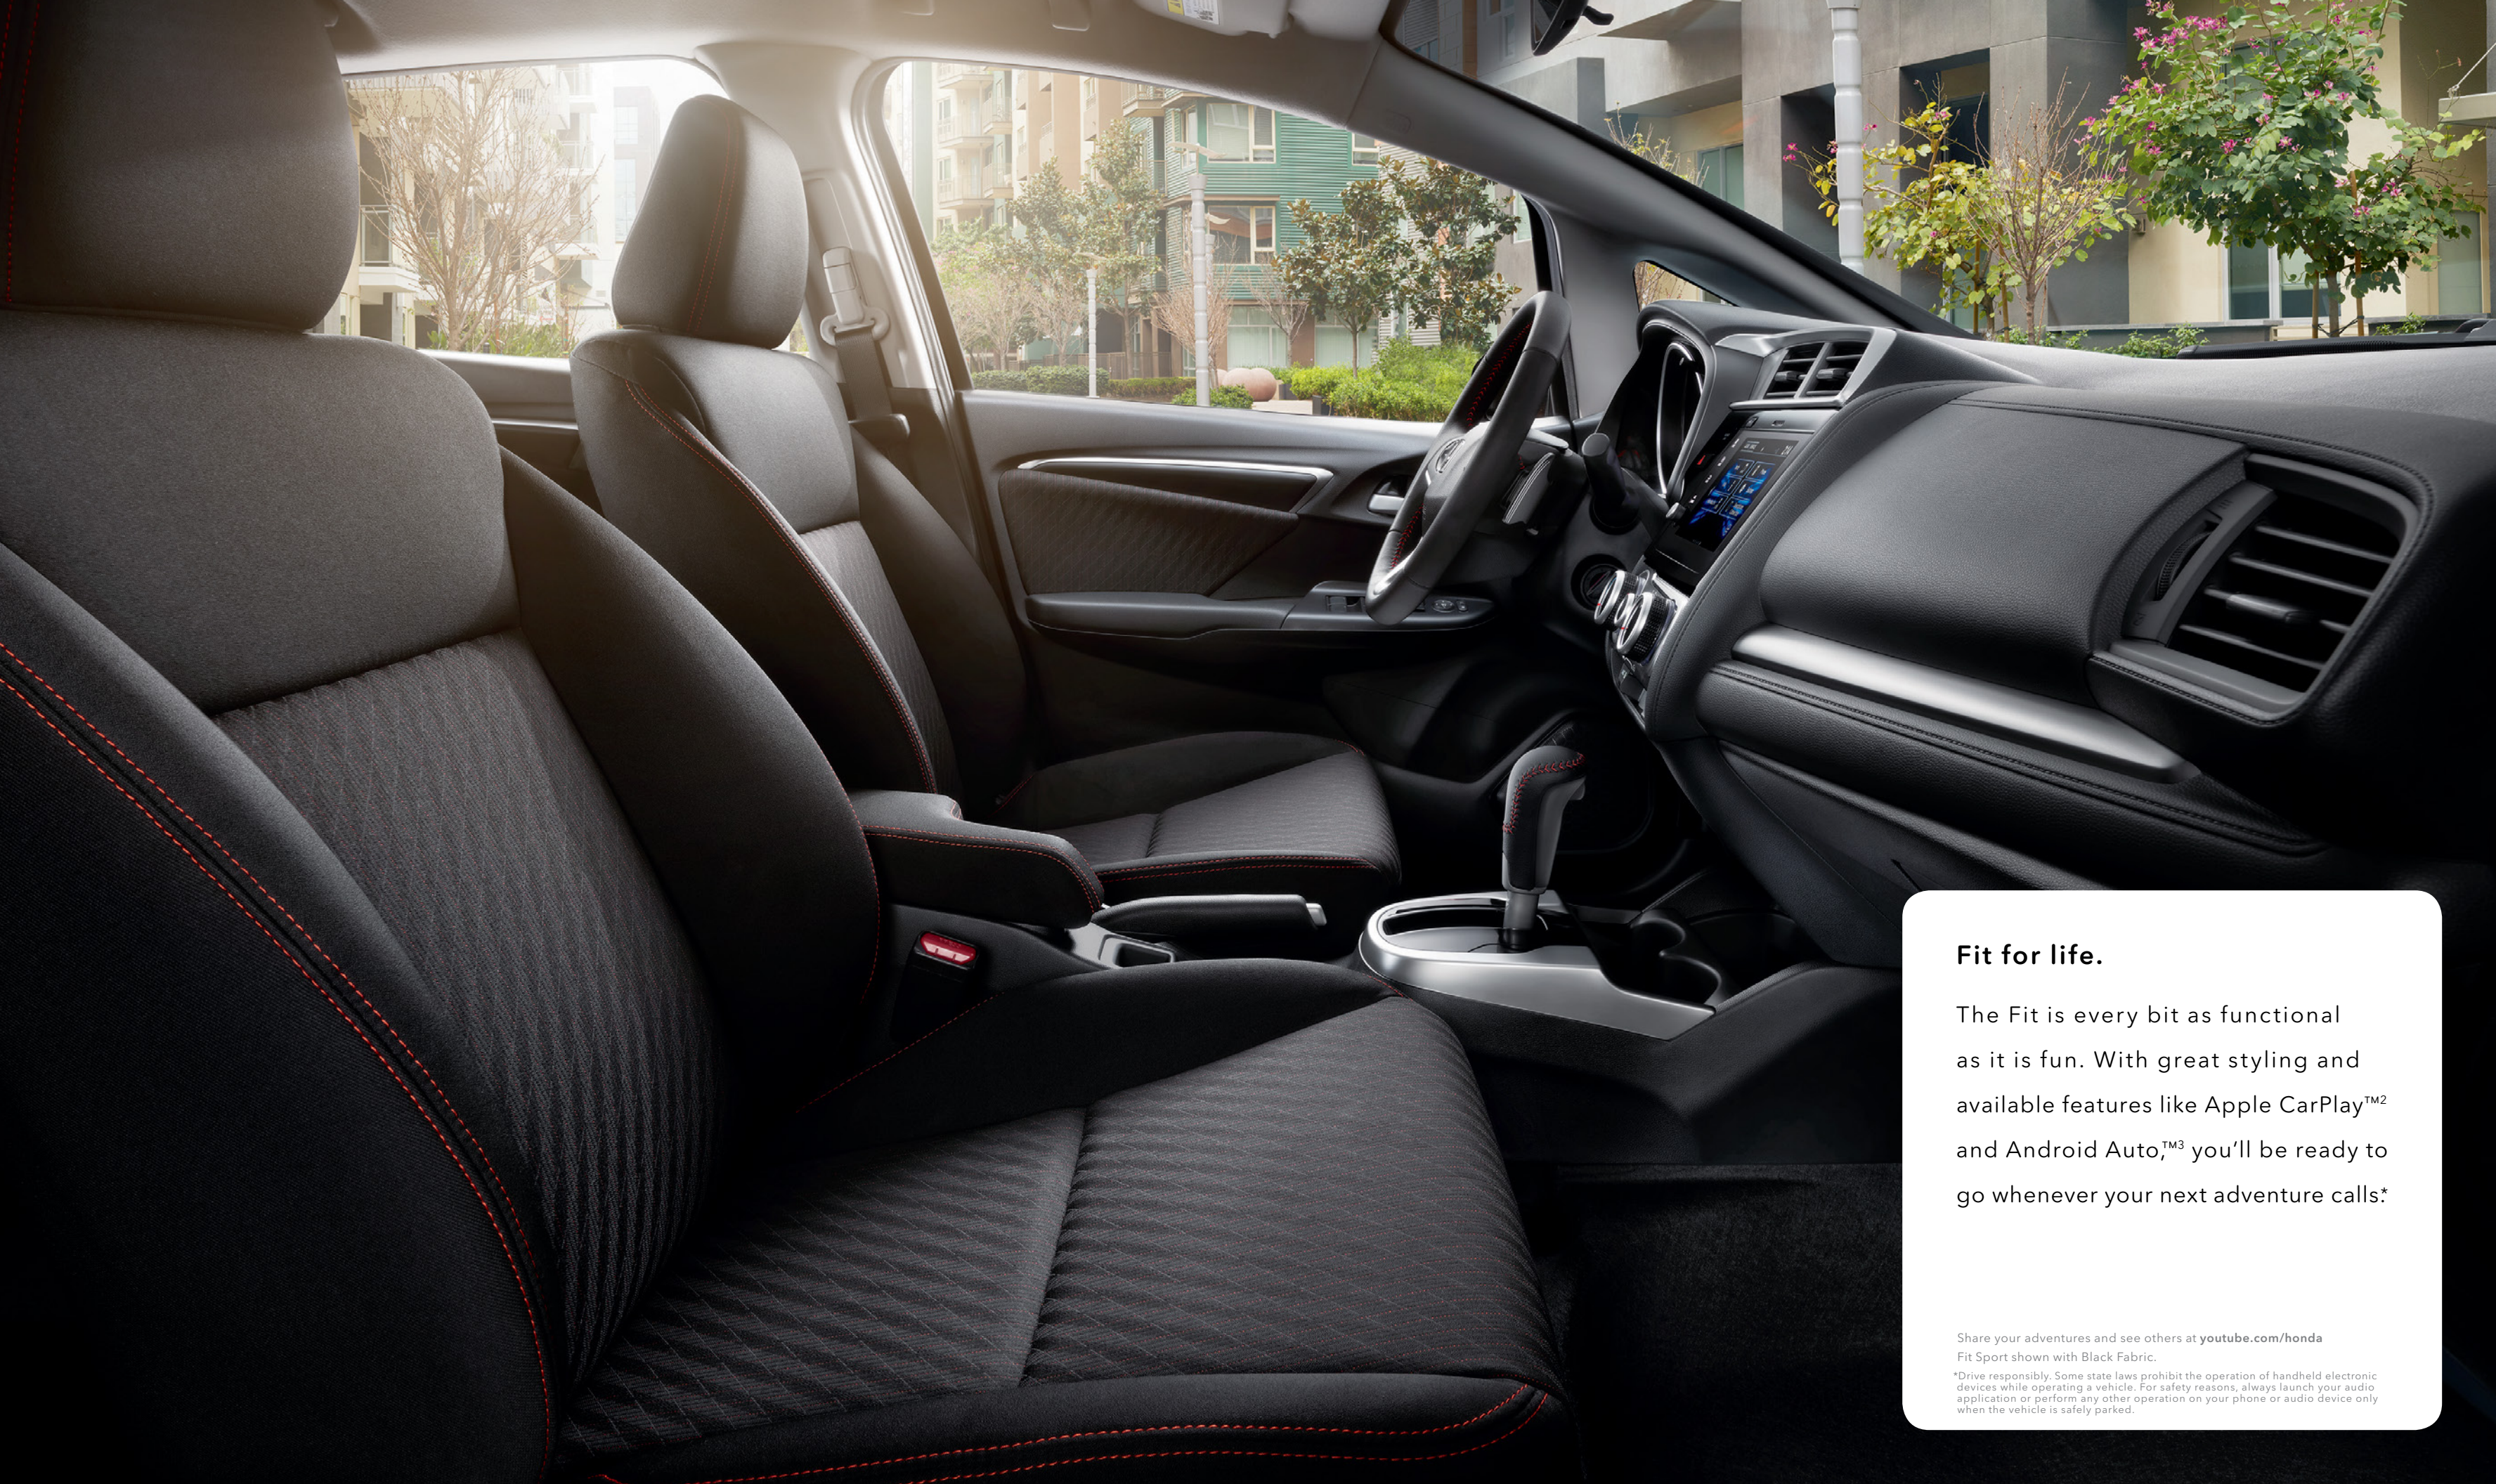

Fit for life.

The Fit is every bit as functional as it is fun. With great styling and available features like Apple CarPlay™² and Android Auto,™³ you'll be ready to go whenever your next adventure calls.*

Share your adventures and see others at youtube.com/honda
Fit Sport shown with Black Fabric.

*Drive responsibly. Some state laws prohibit the operation of handheld electronic devices while operating a vehicle. For safety reasons, always launch your audio application or perform any other operation on your phone or audio device only when the vehicle is safely parked.