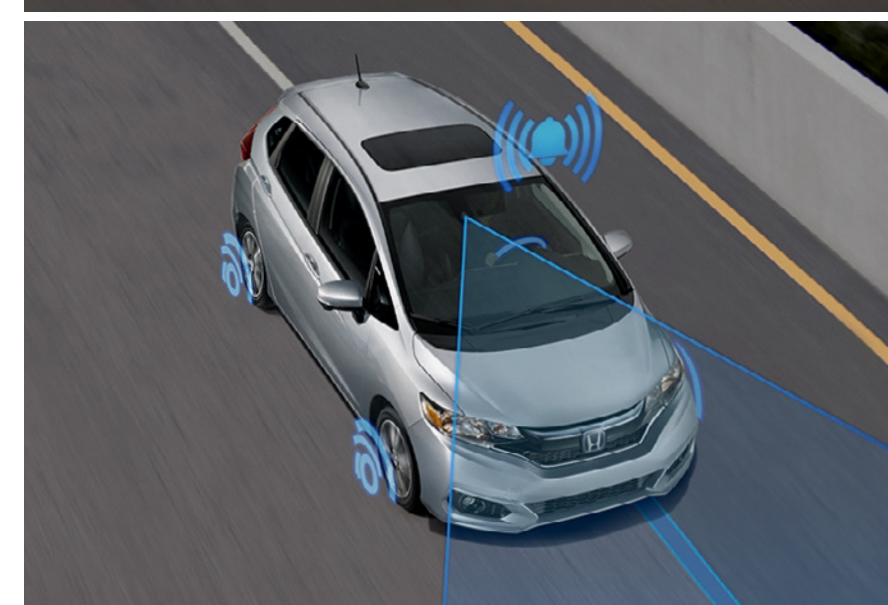

Fit for confidence.

The Fit is here to help keep you on track with Honda Sensing,[®] an available suite of safety and driver-assistive technologies that can help you avoid collisions.

Lane Keeping Assist System (LKAS)⁴

With your hands on the steering wheel, long highway drives are easier with LKAS, which subtly adjusts steering to help keep the Fit centered in a detected lane.

Adaptive Cruise Control (ACC)⁵

ACC helps you maintain a set following interval behind a detected vehicle for highway driving, so you don't have to manually change your speed.

RDM can determine if you cross over detected lanes without signaling, can provide steering assistance to help you stay in your lane or provide braking to keep from leaving the roadway entirely.

Interior Features