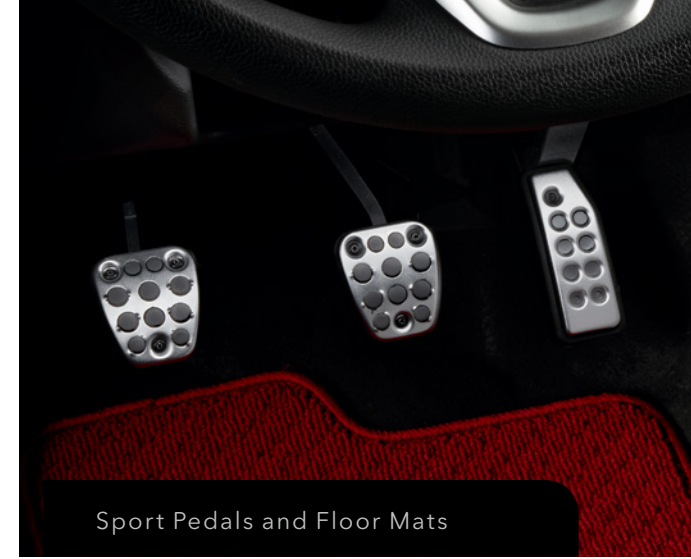

Fit for performance.

Manufactured to the same strict standards as Honda vehicles, Honda Genuine Accessories - featuring the Honda Factory Performance Kit - are the perfect way to personalize and protect your vehicle. Please see your Honda dealer for details and a complete list of accessories.

Fit EX-L (below) and Fit EX (right) shown in Lunar Silver Metallic with Honda Factory Performance Accessories.

Honda Factory Performance (HFP) Accessories

- 16-Inch Gloss Black Alloy Wheels (with Orange Accent for Sport Trim)
- Titanium Shift Knob (6MT only)
- Shift Boot (6MT only)
- Side Underbody Spoilers (non-Sport Trims)
- Sport Pedals
- Tailgate Spoiler
- Black Wheel Bolts

Honda Factory Performance (HFP) Kit

- Tuned and Lowered Sport Suspension*
- HFP Badges (Side and Rear)
- Red Floor Mats with HFP Logo*

*Available fall 2017.