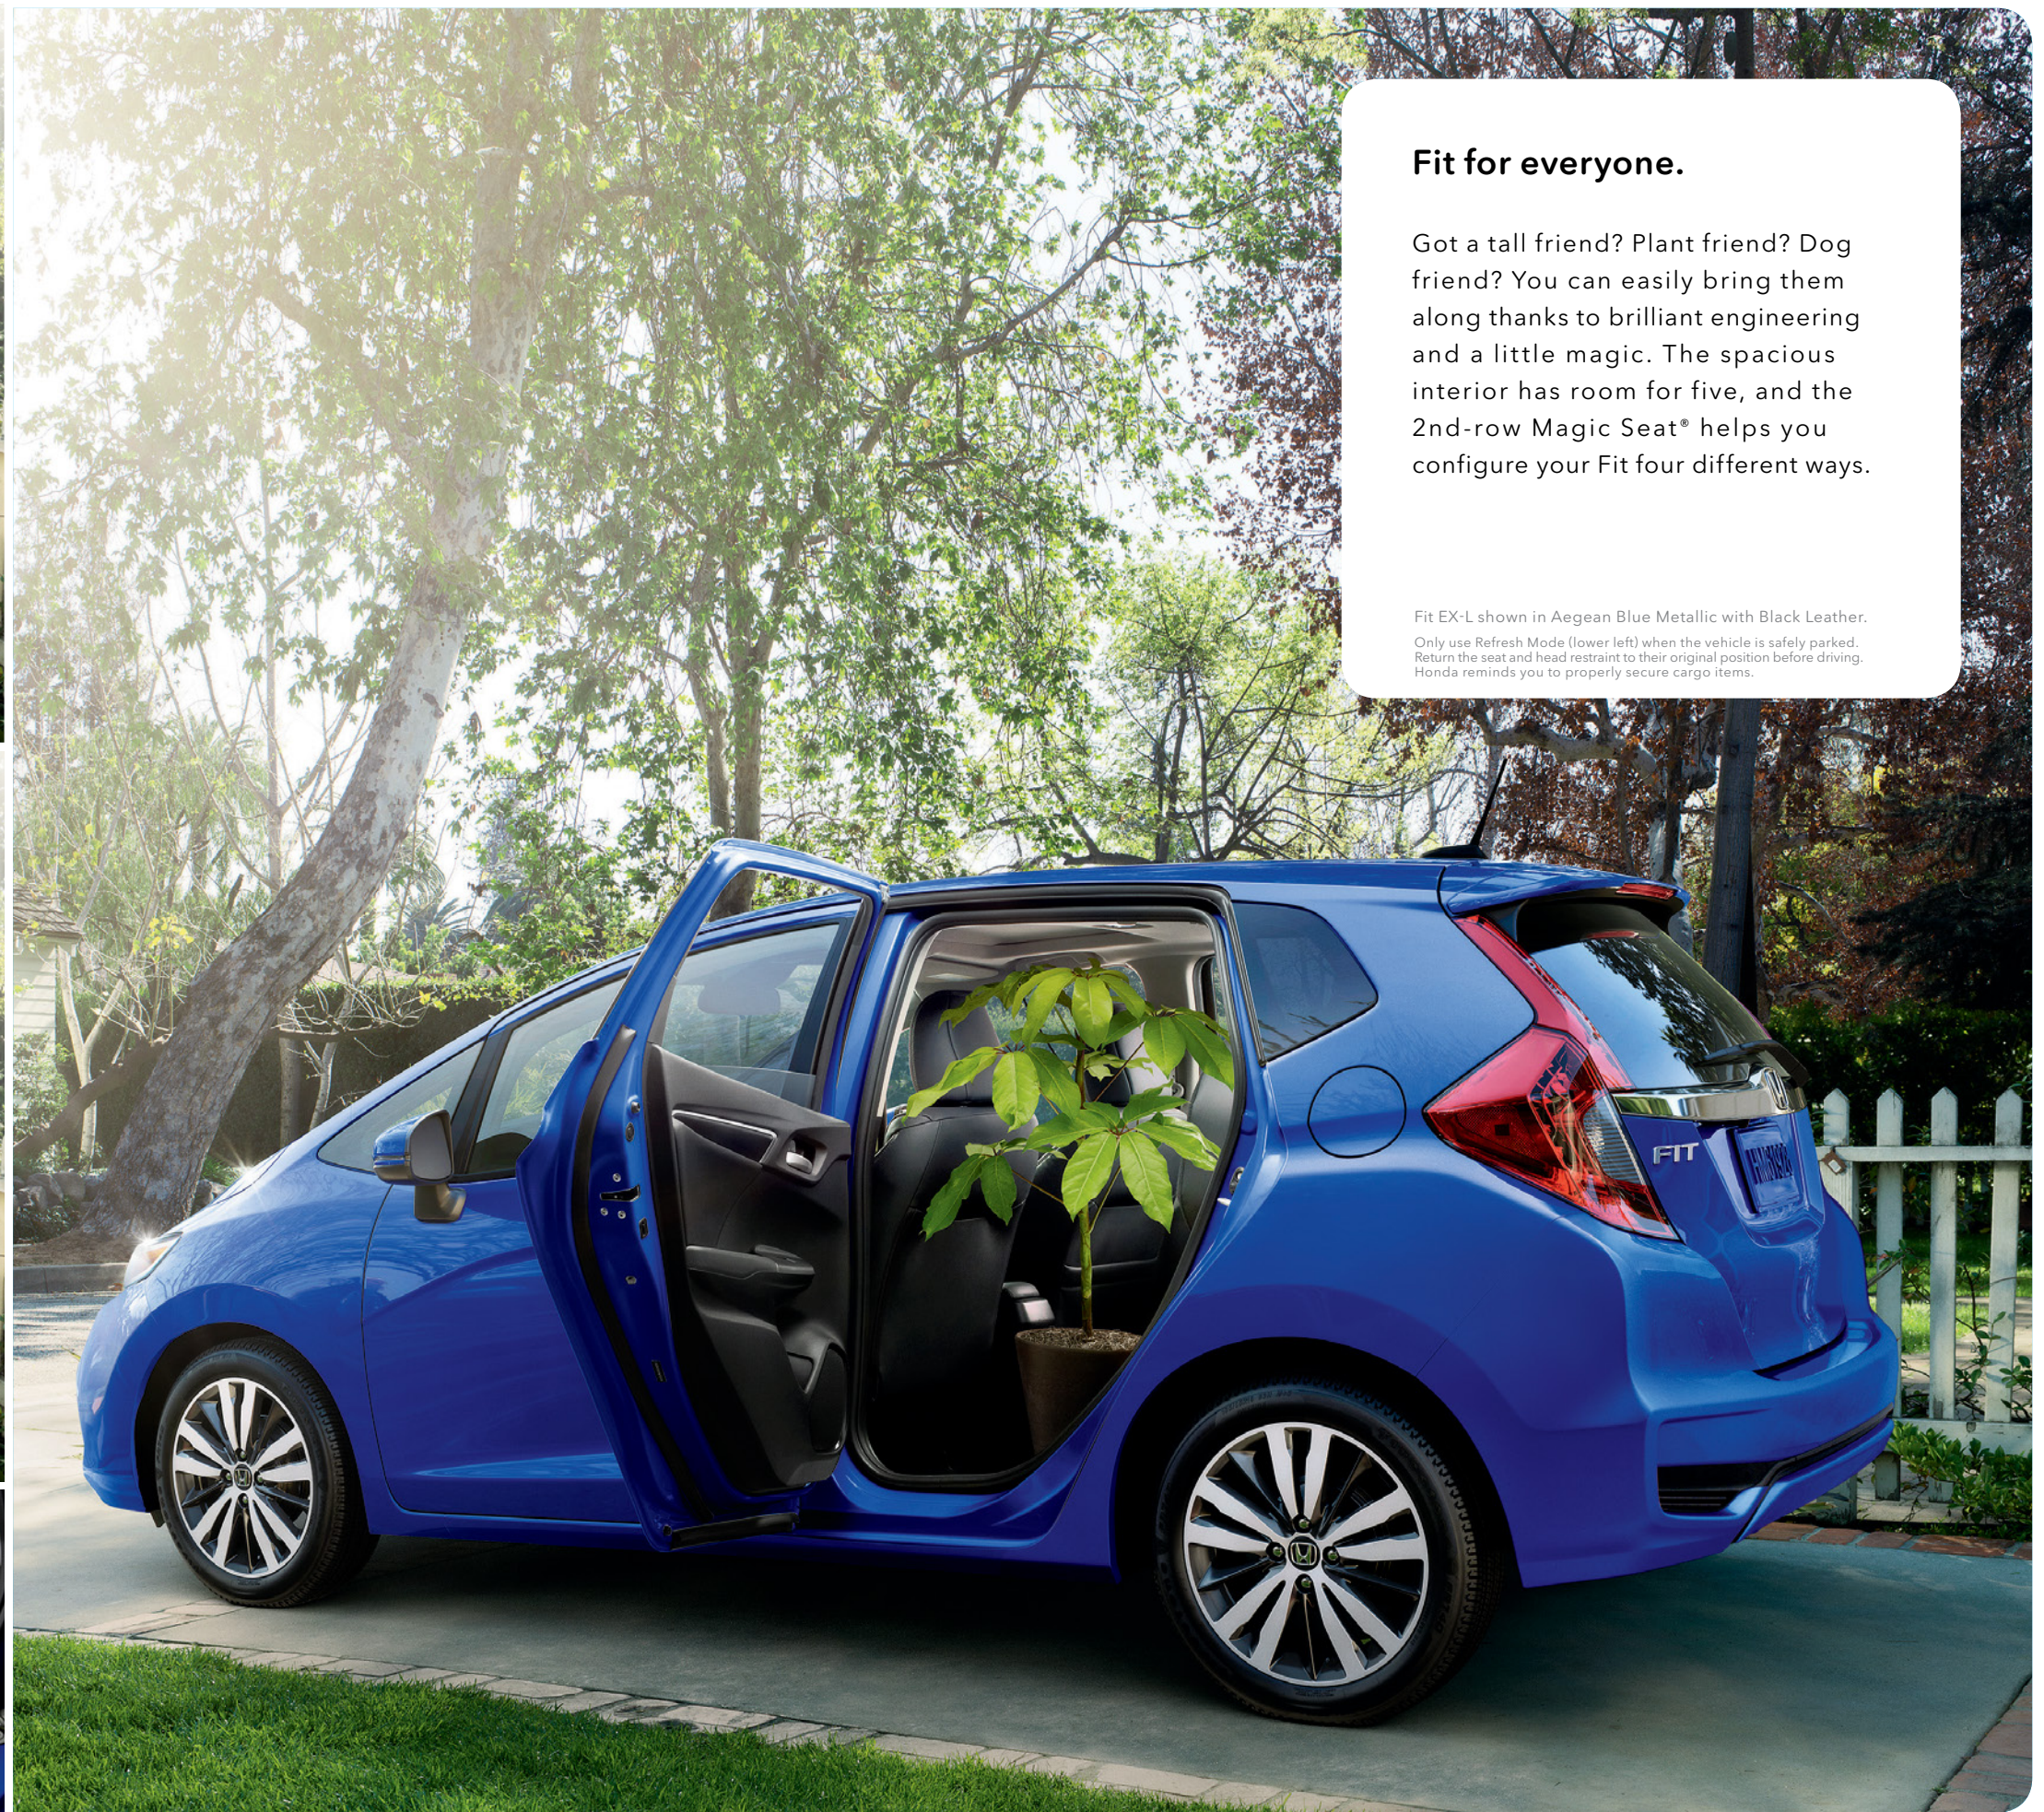

Fit for everyone.

Got a tall friend? Plant friend? Dog friend? You can easily bring them along thanks to brilliant engineering and a little magic. The spacious interior has room for five, and the 2nd-row Magic Seat® helps you configure your Fit four different ways.

Fit EX-L shown in Aegean Blue Metallic with Black Leather.
Only use Refresh Mode (lower left) when the vehicle is safely parked.
Return the seat and head restraint to their original position before driving.
Honda reminds you to properly secure cargo items.