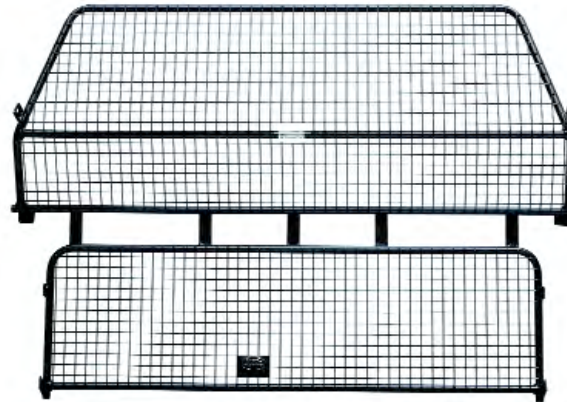

CARGO BARRIER

Keep pets and cargo safely in the rear compartment with this full-height guard. This barrier prevents pets from entering your LR3's seating area from the rear compartment and can be easily removed. Note: Not compatible with the Loadspace Protector, and must be removed when carrying third-row passengers.

VUB501170