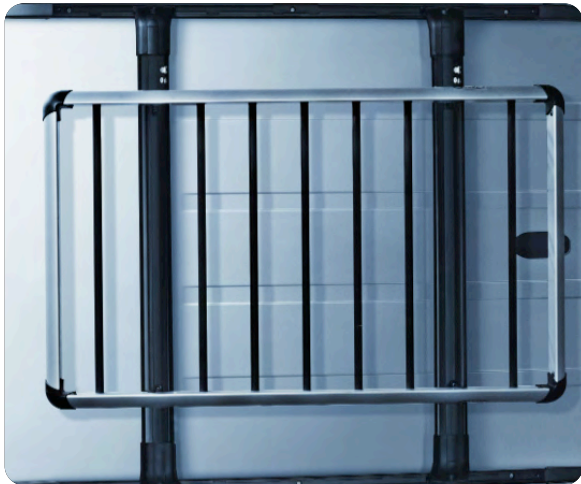

LR005083

LUGGAGE CARRIER

This durable, roof-mounted platform holds up to 116 lbs. of luggage, enabling you to further leverage interior space during your travels. Note: Requires the Roof Crossbar Kit. (Shown here on the Range Rover Sport, although it also fits the LR3.)