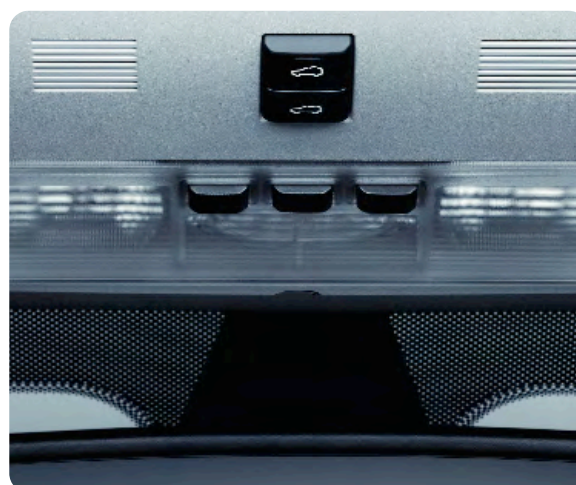

BLUETOOTH PHONE INTEGRATION SYSTEM

Enjoy Bluetooth® cellular phone integration in your LR3 with a voice-activated system that provides a smooth transition from hand-held to hands-free as you enter your vehicle. The system activates by pressing the voice control key on your LR3's steering wheel while seamless integration with your vehicle's audio system provides clear communication.

Installation Kit	VUB501152
English Language Control Unit	XVJ500122
French Language Control Unit	XVJ500142
Spanish Language Control Unit	XVJ500152

For the most current list of Bluetooth-enabled phones that are compatible with this Land Rover system, consult your authorized Land Rover retailer.