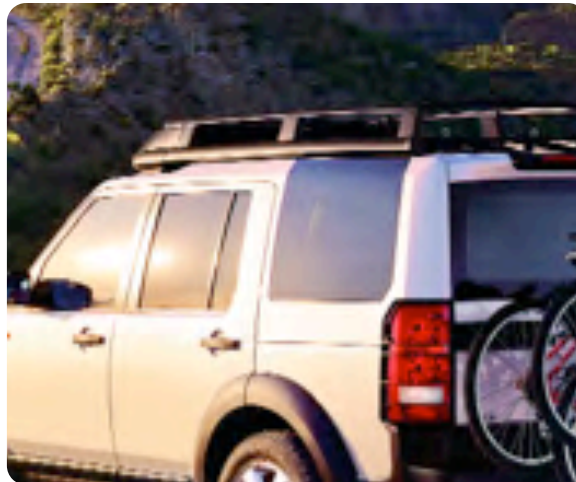

LR007472

EXPEDITION ROOF RACK

Moveable points of attachment make this aluminum rack extremely adaptable. A front wind deflector is included and the rack carries up to 119 lbs. of cargo. Note: Adds approximately 6" to the height of the vehicle. Care must be taken when placing cargo on the rack to avoid interference with the navigation/satellite antenna.