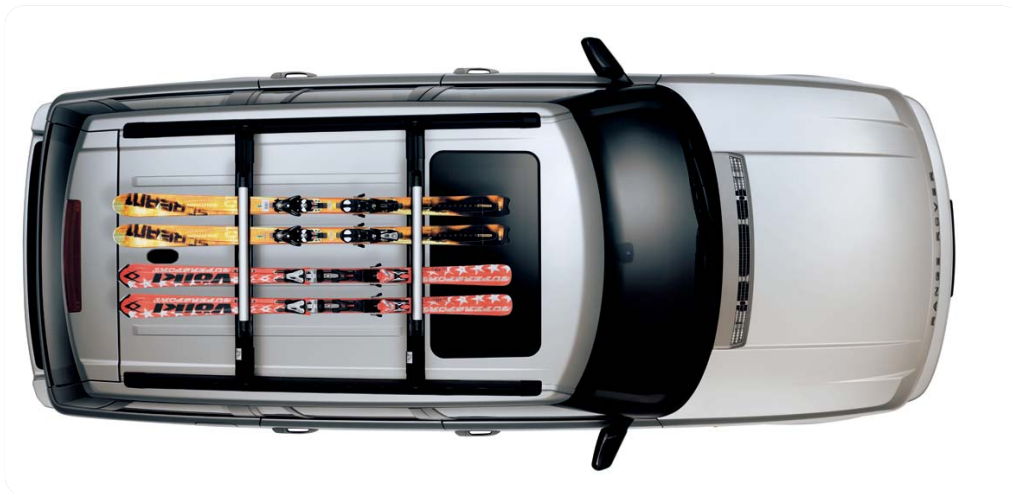

SKI/SNOWBOARD CARRIER

This lockable carrier can handle either four pairs of skis or two snowboards (78-lb. load capacity). Slide rails augment quick, convenient loading. Requires Integrated Roof Rail System (CAB000040PMA).

CAN500030