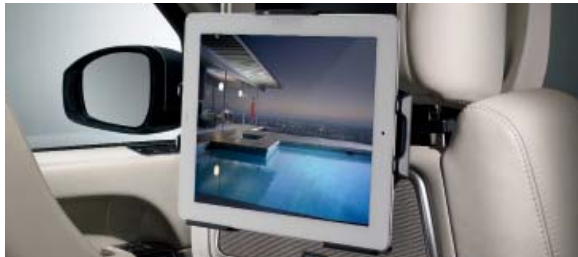

iPad® Holder

Mount your iPad to this Land Rover-branded holder that attaches to the vehicle's headrest posts and features a quick-release design. Your iPad can be displayed in either a portrait or landscape format, and the holder allows easy access to all ports and controls.