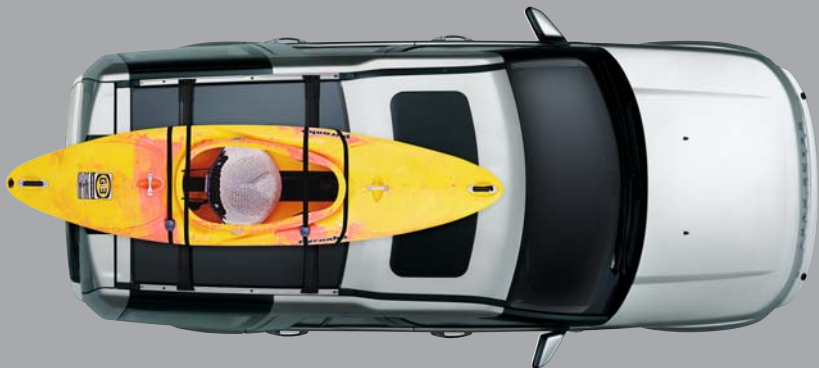

Short Roof Rail Kit – Bright Finish

Designed for vehicles not fitted with factory-fit roof rails.
CAP500090

Luggage Carrier*

Load capacity: 138 lbs.
LR006848

Aqua Sports Carrier*

Carries one surfboard or sailboard and mast, or one canoe or kayak.
Load capacity: 99 lbs.
VPLGR0107