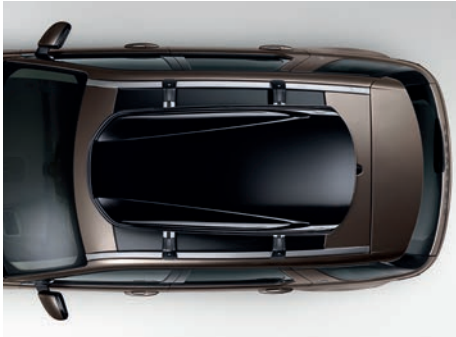

Luggage Box*
VPLVR01062

With power-grip mounting for quick roof bar attachment, this durable Luggage Box, measuring 81" long x 33" wide x 17" tall, features a gloss black finish and conveniently opens from either side. Lockable for security. Load capacity: 165 lbs. Requires Roof Rails and Crossbars.