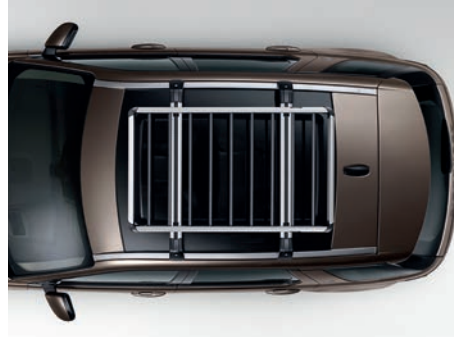

Luggage Carrier*
LRL006848

Secure luggage on top of your New Discovery Sport with this sturdy, roof-mounted carrier (165-lb. load capacity). Requires Roof Rails and Crossbars.