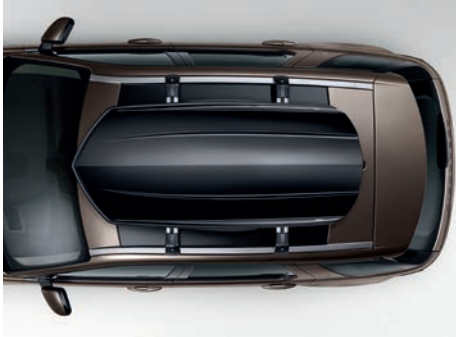

Sports Roof Box*
VPLVR0061

Measuring 68" long x 32" wide x 17" tall, this handy roof box can carry a range of sporting items. An internal retention system keeps skis and other long pieces of equipment in place. Lockable for security. Load capacity: 165 lbs.