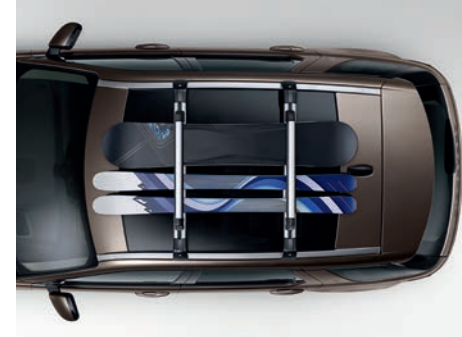

Ski/Snowboard Carrier*
LR006849

This lockable carrier can handle four pairs of skis or two snowboards (79-lb. load capacity). The slide rails facilitate quick, convenient loading. Requires Roof Rails and Crossbars.