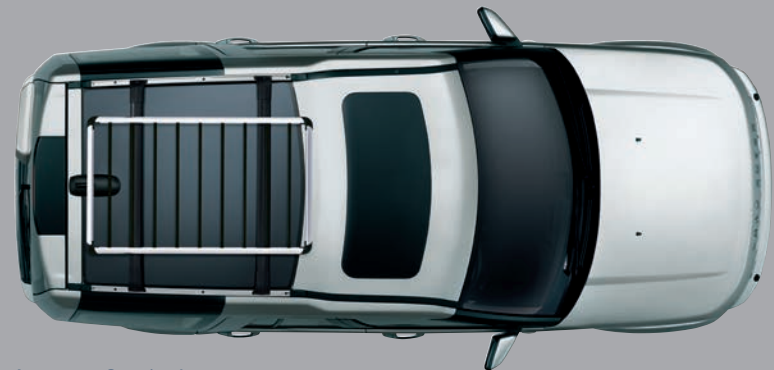

Luggage Carrier*

Load capacity: 138 lbs.
LR006848