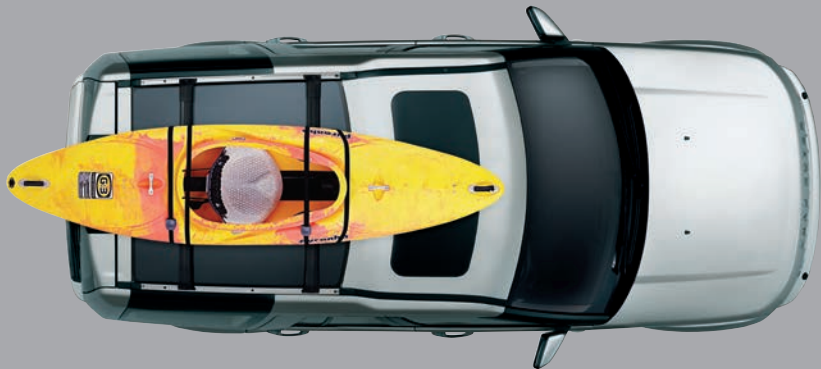

Short Roof Rail Kit – Bright Finish

Designed for vehicles not fitted with factory-fit roof rails.
CAP500090

Luggage Carrier*

Load capacity: 138 lbs.
LR006848

Aqua Sports Carrier*

Carries one surfboard or sailboard and mast, or one canoe or kayak.
Load capacity: 99 lbs.
LR006846