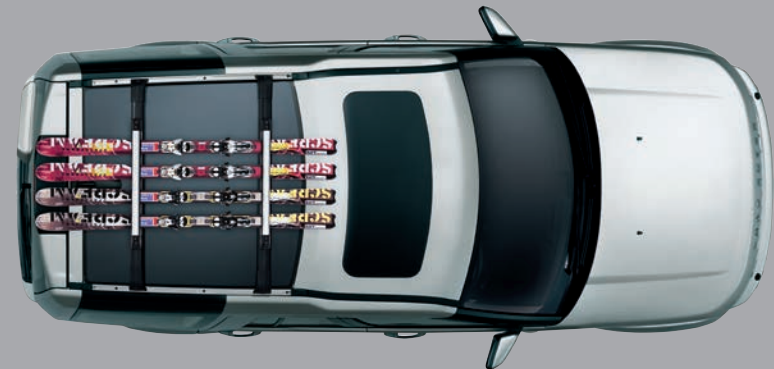

Short Roof Rail Kit – Bright Finish

Designed for vehicles not fitted with factory-fit roof rails.
CAP500090

Luggage Carrier*

Load capacity: 138 lbs.
LR006848

Aqua Sports Carrier*

Carries one surfboard or sailboard and mast, or one canoe or kayak.
Load capacity: 99 lbs.
LR006846