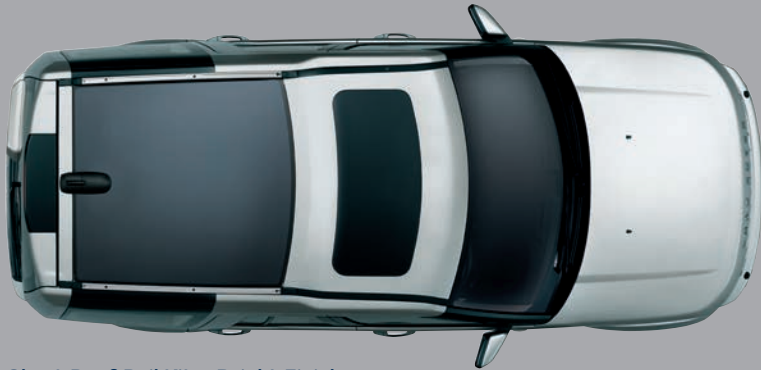

Short Roof Rail Kit – Bright Finish

Designed for vehicles not fitted with factory-fit roof rails.
CAP500090