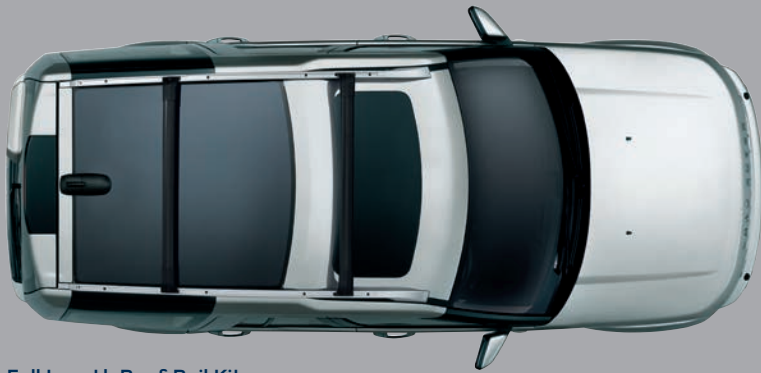

Full Length Roof Rail Kit

Cross Bars sold separately. See page 14.
Bright Finish — VPLAR0075
Black Finish — VPLAR0074