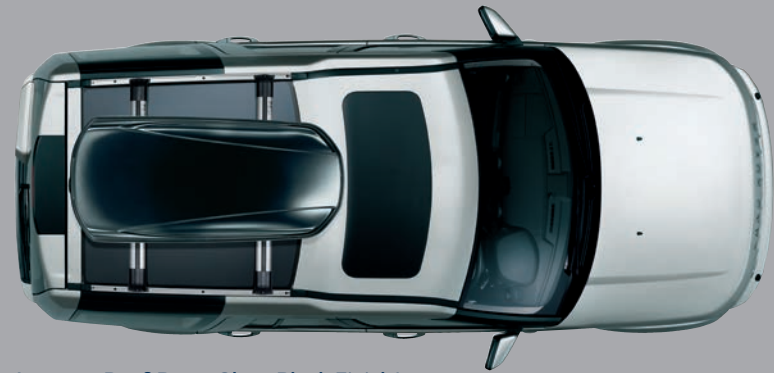

Luggage Roof Box – Gloss Black Finish*

Lockable for security. Opens from both sides. External dimensions: 69" long x 32" wide x 18" high. Volume: 97 gallons. Load capacity: 165 lbs.
VPLVR0062