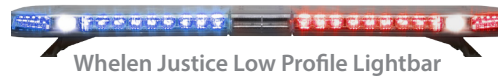

Vehicle Equipment Package

2017 Ford Interceptor Equipment Packages

State Contract # RS900917

Equipment & installation completed by:

Parr
Public Safety Equipment

Hall Public Safety
& UPFITTERS

Whelen Justice Low Profile Lightbar

Single Unit Siren with 9-Switch Light Control & SA315P Speaker

TruckVault Storage Compartment

Grille LED Lights

Steel Push Bumper

Headlight/Taillight Flasher

Computer Mount

Havis Consoles

Prisoner Partition

Road Ready Vehicle Packages:

(All pricing includes installation)

MC1 Marked Cruiser Package \$ 5,795.00

Includes: Whelen Justice All LED lightbar, Whelen Siren & Controller, Whelen 100w Speaker, Full Equipment Console, Cup Holder, Armrest, 12v Outlet (3), Front & Rear LED Warning Lights, Prisoner Cage, Rear Cargo Cage.