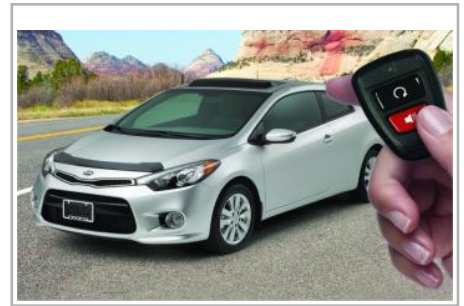

Remote Start, Key Start Model

The advanced technology of the Remote Start offers the convenience of enabling you to remotely start your Kia up to 500 feet away.

Notes: Requires RKE & Harness (00056 ADUS5)

Part #: A7056 ADU00 **$638.00**