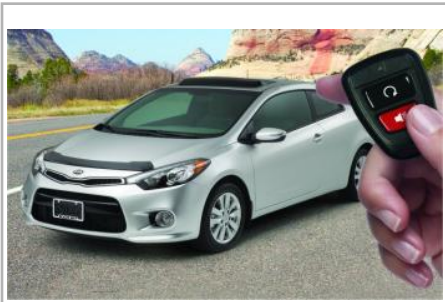

Remote Start, Push Button Start Model

The advanced technology of the Remote Start offers the convenience of enabling you to remotely start your Kia up to 500 feet away.

Notes: Requires RKE & Harness (00056 ADUS5)

Part #: A7056 ADU11 **$638.00**