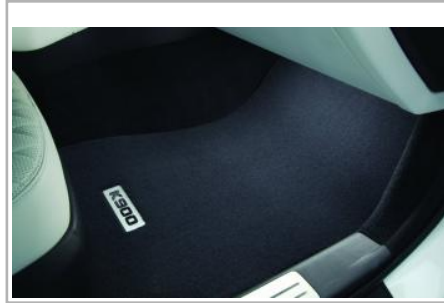

**Floor Mats, All-Weather**

Custom All-Weather mats help provide floor carpeting protection for every season.

**Floor Mats, Carpet**

These carpeted mats are custom fit and color-coordinated to match your Kia interior.