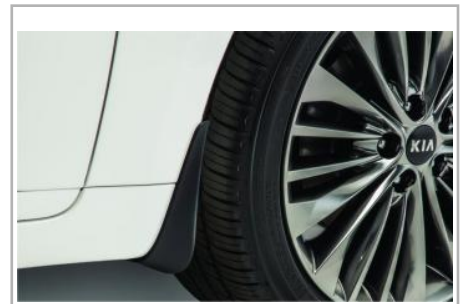

Splash Guards - Front

Help protect your new Kia from the chips and blemishes that can come from road debris with these specially designed, custom fitted molded thermoplastic splash guards.

Part #: F6F46 AK000 **$61.60**