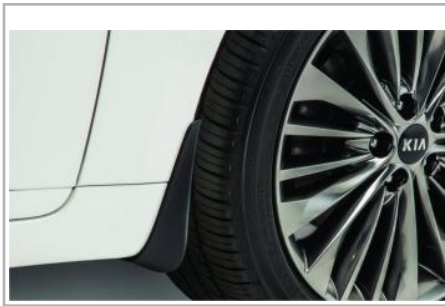

Splash Guards - Rear

Help protect your new Kia from the chips and blemishes that can come from road debris with these specially designed, custom fitted molded thermoplastic splash guards.

Part #: F6F46 AK100

$61.60