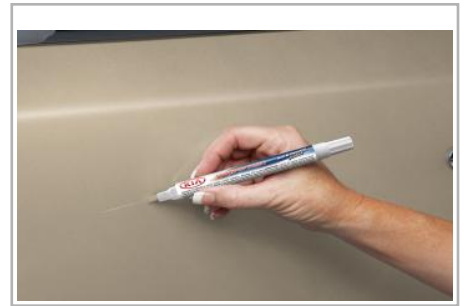

Touch-Up Paint Pen - Granite Brown G4N

State of the art, dual tipped, and clear coat touch-up paint pen for correcting those minor scratches.

Part #: UA016 TU5014G4NA

$9.45