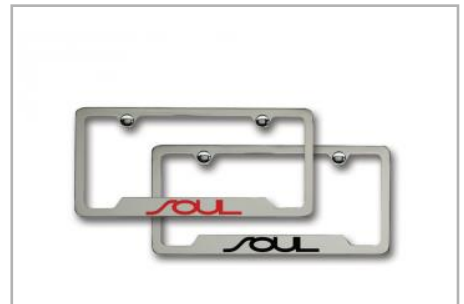

License Plate Frame, Lower Logo

This Chrome License Plate Frame with the Kia model logo, is an attractive and stylish way for you to personalize your Kia.

License Plate Frame, Lower Logo

This Chrome License Plate Frame with the Kia model logo, is an attractive and stylish way for you to personalize your Kia.

License Plate Frame, Red Lower Logo

This Chrome License Plate Frame with the Kia model logo, is an attractive and stylish way for you to personalize your Kia.

Notes: Chrome

Part #: UR013 AY100VG **$34.00**

Part #: UR016 AY002DE **$34.00**

Notes: Chrome

Part #: UR010 AY105UL **$34.00**