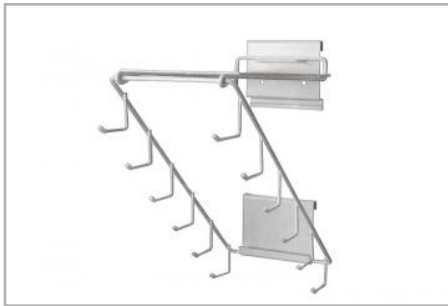

Part #: UM012 AY106KT

**\$36.00**

**License Plate Frame Bundle Kit**

Kit includes: 20 License plate frames, 2 of each vehicle and (1) one white display rack. Legal in all states except the following 6: Florida, Iowa, Massachusetts, North Carolina, New Jersey, Texas

Notes: Upper Vehicle Logo Kit

Part #: UR013 AY20TKT

**\$583.00**

**License Plate Frame Rack**

Retail display rack for license plate frames

Notes: Display Rack Only

Part #: UR013 AY200WT **\$12.00**

**License Plate Frame, Black Upper Logo**