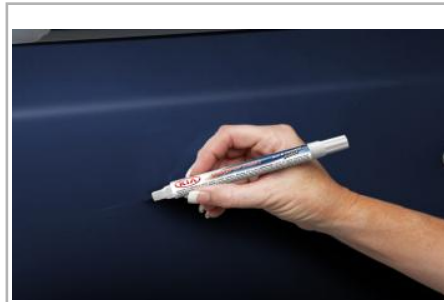

Touch-Up Paint Pen - Gravity Blue B4U

State of the art, dual tipped, and clear coat touch-up paint pen for correcting those minor scratches.

Part #: UA016 TU5014B4UA **$9.45**