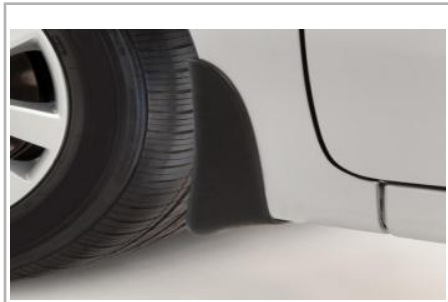

Splash Guards - Rear

Help protect your new Kia from the chips and blemishes that can come from road debris with these specially designed, custom fitted molded thermoplastic splash guards.

Part #: B0F46 AU200 **$76.60**