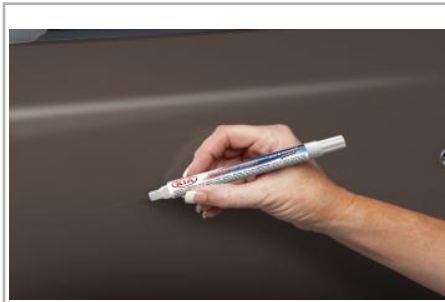

Touch-Up Paint Pen - Titanium Brown MBN

State of the art, dual tipped, and clear coat touch-up paint pen for correcting those minor scratches.

Part #: UA015 TU5014MBNA **$9.45**