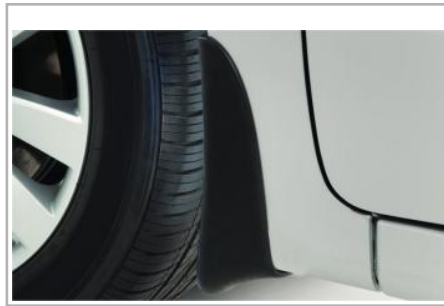

Splash Guards - Front

Help protect your new Kia from the chips and blemishes that can come from road debris with these specially designed, custom fitted molded thermoplastic splash guards.