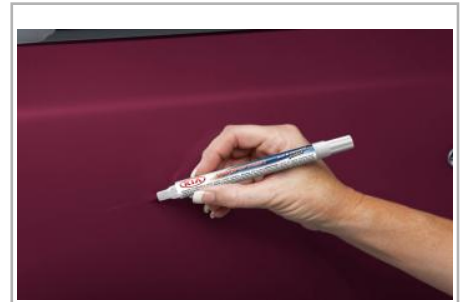

Touch-Up Paint Pen - Garnet Red B4N

State of the art, dual tipped, and clear coat touch-up paint pen for correcting those minor scratches.

Part #: UA016 TU5014B4NA **$9.45**