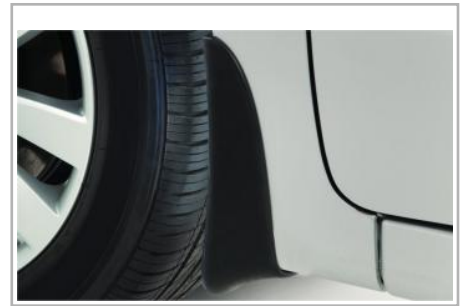

Part #: C6F74 AU000 **\$75.00**

Spare Tire Hardware Kit, Tire Sold Separately

Hardware kit includes all necessary tools to change a damaged tire. Tire and mounting sold separately.

Splash Guards - Front

Help protect your new Kia from the chips and blemishes that can come from road debris with these specially designed, custom fitted molded thermoplastic splash guards.