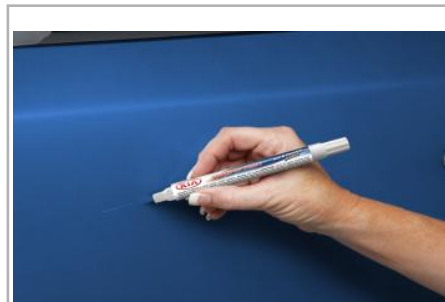

Touch-Up Paint Pen - Deep Cerulean C3U

State of the art, dual tipped, and clear coat touch-up paint pen for correcting those minor scratches.