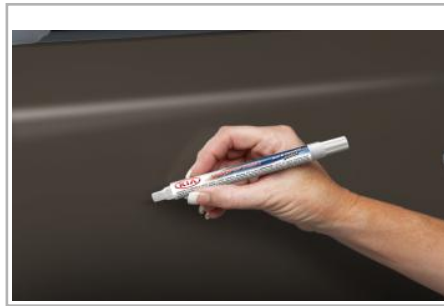

Touch-Up Paint Pen - Rich Espresso DN9

State of the art, dual tipped, and clear coat touch-up paint pen for correcting those minor scratches.

Part #: UA016 TU5014DN9A **$9.45**