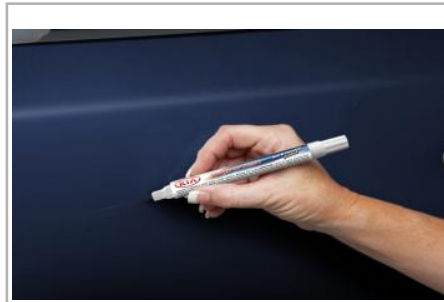

Touch-Up Paint Pen - Horizon Blue M5U

State of the art, dual tipped, and clear coat touch-up paint pen for correcting those minor scratches.

Part #: UA015 TU5014M5UA **$9.45**