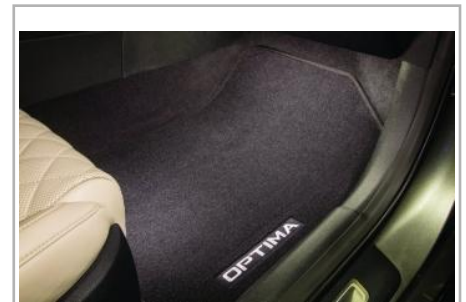

Floor Mats, All-Weather

Custom All-Weather mats help provide floor carpeting protection for every season.

Part #: D5F13 AC000 **\$100.00**

Floor Mats, Carpet

These carpeted mats are custom fit and color-coordinated to match your Kia interior.