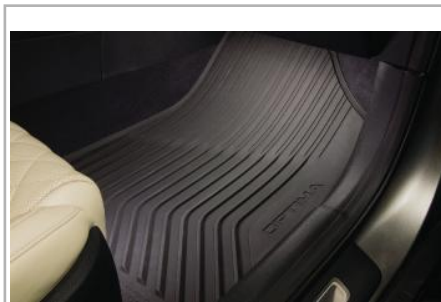

Part #: D9048 ADU01 **\$44.70**

First Aid Kit, Large

First Aid essentials in a durable zippered case.

Part #: 00083 ADU22 **\$51.00**

First Aid Kit, Small

First Aid essentials in a durable zippered case.

Part #: 00083 ADU13 **\$38.00**