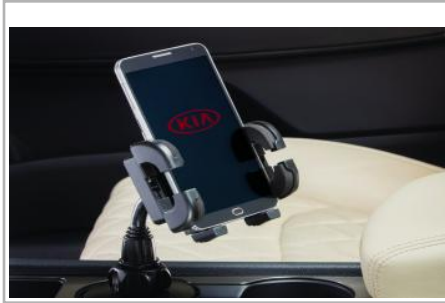

Universal Electronics Holder

The Universal Electronics Holder provides a stable, secure, and easily accessible cup holder mounting solution. Clamping arms opening up to 4.5" wide to accommodate most portable devices.