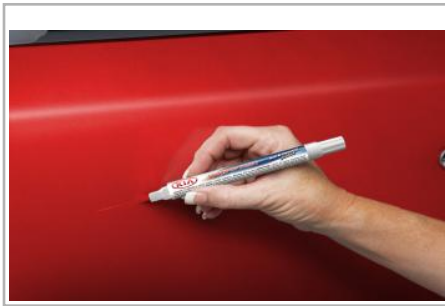

Touch-Up Paint Pen - Remington Red TR3

State of the art, dual tipped, and clear coat touch-up paint pen for correcting those minor scratches.

Part #: UA013 TU5014TR3A **$9.45**