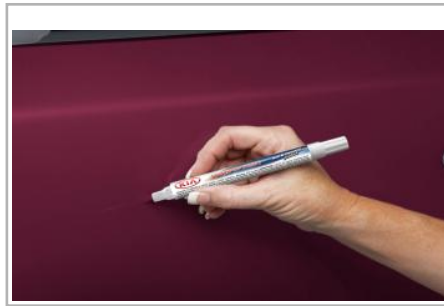

Touch-Up Paint Pen - Sangria Red M2R

State of the art, dual tipped, and clear coat touch-up paint pen for correcting those minor scratches.

Part #: UA015 TU5014M2RA **$9.45**