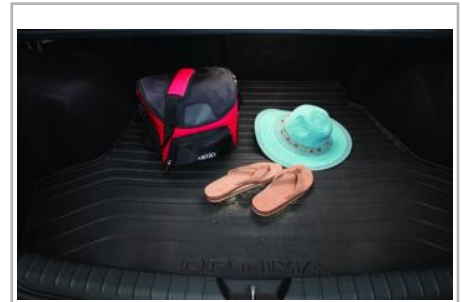

Cargo Tray

Custom fit to the exact specifications of your Kia, this durable water proof tray helps protect your vehicle's cargo area ensuring it remains free of spills and stains.

Part #: D5F12 AC500 **$102.00**