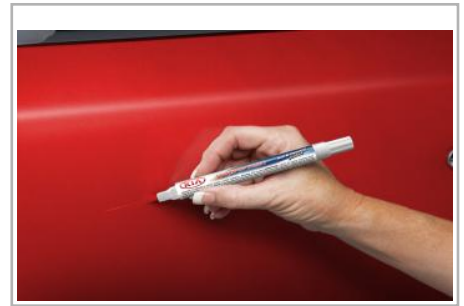

Touch-Up Paint Pen - Crimson Red K3R

State of the art, dual tipped, and clear coat touch-up paint pen for correcting those minor scratches.

Part #: UA013 TU5014K3RA **$9.45**