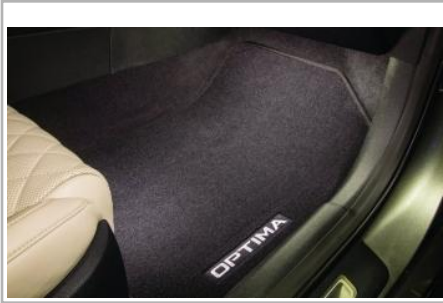

Floor Mats, All-Weather

Custom All-Weather mats provide floor carpeting protection for every season.

Part #: D5F13 AC000 **\$100.00**

Floor Mats, Carpet

These carpeted mats are custom fit and color-coordinated to match your Kia interior.