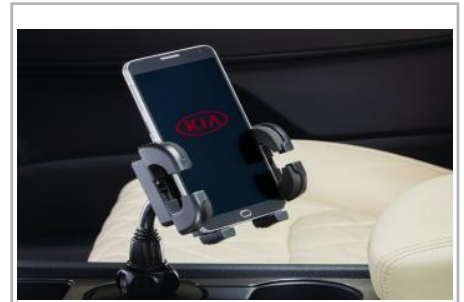

Universal Electronics Holder

The Universal Electronics Holder provides a stable, secure, and easily accessible cup holder mounting solution. Clamping arms opening up to 4.5" wide to accommodate most portable devices.

Part #: U8790 00000 **$45.00**