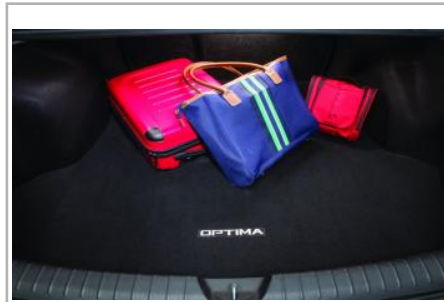

Notes: For non-prewired vehicles

Part #: D5062 ADU00

\$345.20

Cargo Hook

Convenient way to keep your bagged items secure in the cargo trunk area as well as saving space.

Part #: 00018 ADU70

\$55.40

Cargo Mat, Carpeted