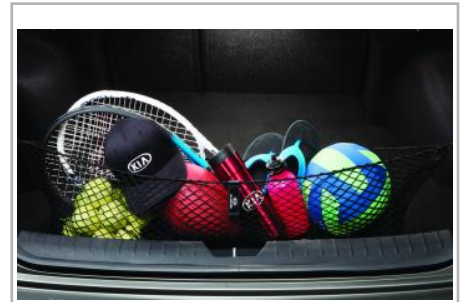

Cargo Net

Ensures the stable transportation of lightweight sporting equipment, groceries, and other day to day cargo packages.

Part #: A8017 ADU01

$62.60