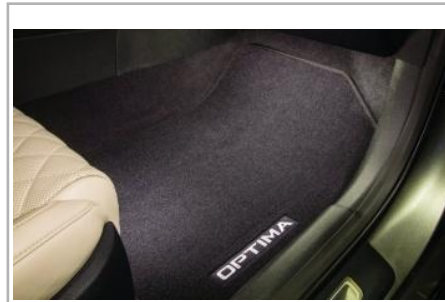

Part #: 00083 ADU13

\$38.00

Floor Mats, All-Weather

Custom All-Weather mats provide floor carpeting protection for every season.

Part #: D5F13 AC000

\$100.00

Floor Mats, Carpet

These carpeted mats are custom fit and color-coordinated to match your Kia interior.