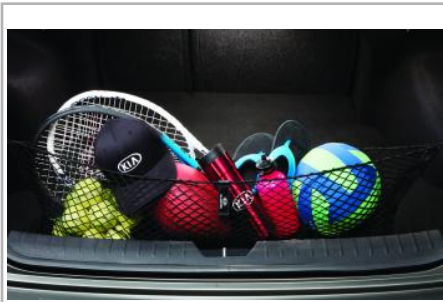

Cargo Net

Ensures the stable transportation of lightweight sporting equipment, groceries, and other day to day cargo packages.

Part #: A8017 ADU01

$62.60