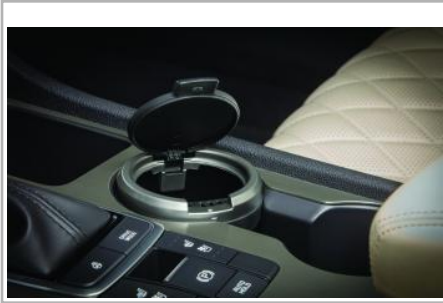

2018 OPTIMA PLUG-IN HYBRID Accessories Guide

Ash Cup

This custom designed, removable Ash Cup fits securely into your cup holder.

Part #: 2TH78 AP0009P

\$26.00

Cargo Hook

Convenient way to keep your bagged items secure in the cargo trunk area as well as saving space.