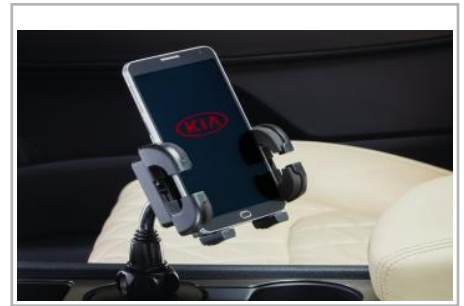

Part #: UA011 TU5014SWPA **\$9.45**

Universal Electronics Holder

The Universal Electronics Holder provides a stable, secure, and easily accessible cup holder mounting solution. Clamping arms opening up to 4.5" wide to accommodate most portable devices.