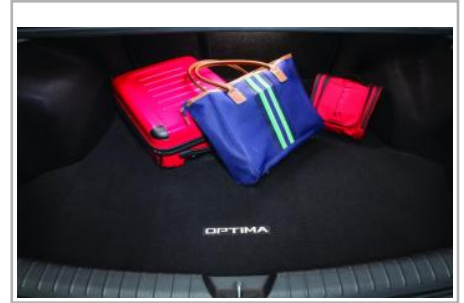

Cargo Mat, Carpeted

Keep your cargo area looking new with this custom-fitted cargo mat. It's easily removable for convenient cleaning.

Part #: A8F12 AU000

$100.00