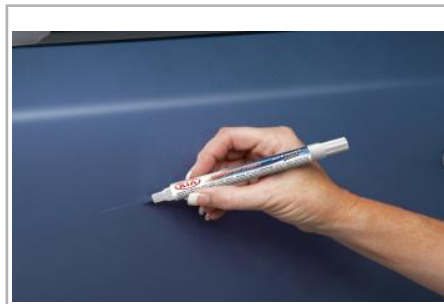

Touch-Up Paint Pen - Smoke Blue EU3

State of the art, dual tipped, and clear coat touch-up paint pen for correcting those minor scratches.

Part #: UA017 TU5014EU3A **$9.45**