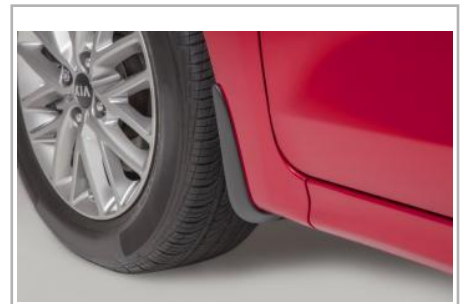

Splash Guards - Front

Help protect your new Kia from the chips and blemishes that can come from road debris with these specially designed, custom fitted molded splash guards.

Part #: H9F46 AK000 **$61.60**