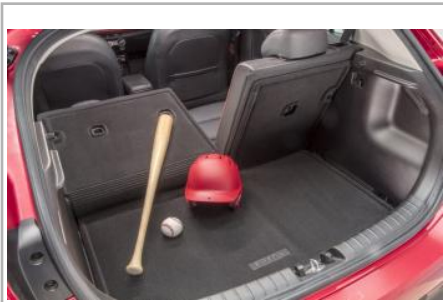

Cargo Mat, Carpeted w/ Seat Back Protection

Custom fit to the exact specifications of your Kia this durable carpeted tray helps protect your vehicle's cargo area ensuring it remains free of spills and stains.

Part #: H9F12 AU100 **$130.00**