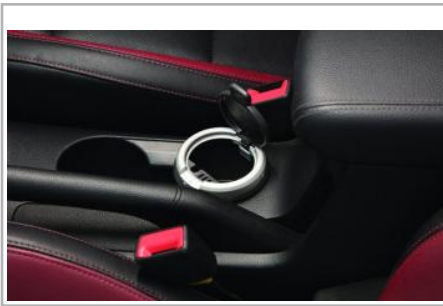

# **2018 RIO 5-DOOR Accessories Guide**

**Ash Cup**

This custom designed, removable Ash Cup fits securely into your cup holder.

Part #: 3RH78 AP000EQ **\$24.00**

**Auto Dimming Mirror w/HomeLink® & Compass**