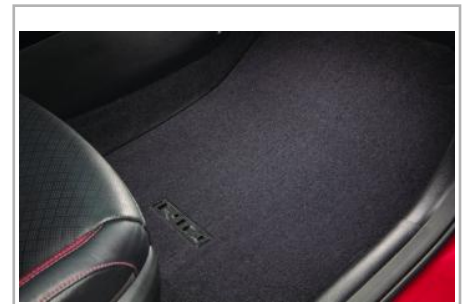

**Floor Mats, All-Weather**

Custom All-Weather mats help provide floor carpeting protection for every season.

Part #: H9F13 AU000 **\$129.00**

**Floor Mats, Carpet**

These carpeted mats are custom fit and color-coordinated to match your Kia interior.