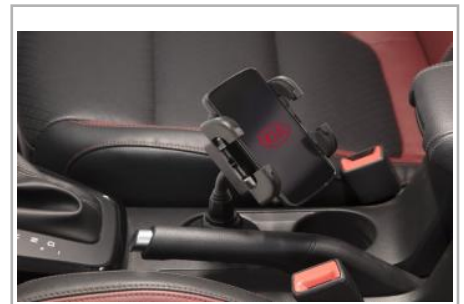

State of the art, dual tipped, and clear coat touch-up paint pen for correcting those minor scratches.

Part #: UA017 TU5014EU3A **\$9.45**

**Universal Electronics Holder**

The Universal Electronics Holder provides a stable, secure, and easily accessible cup holder mounting solution. Clamping arms opening up to 4.5" wide to accommodate most portable devices.