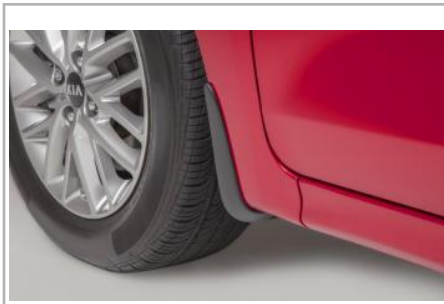

Splash Guards - Rear

Help protect your new Kia from the chips and blemishes that can come from road debris with these specially designed, custom fitted molded splash guards.

Part #: H9F46 AK200 **$61.60**