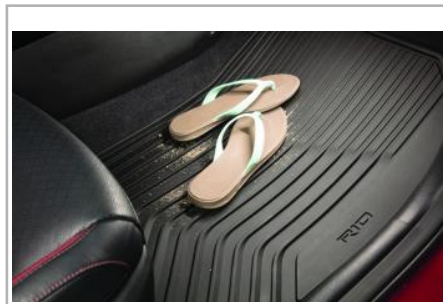

**First Aid Kit, Large**

First Aid essentials in a durable zippered case.

Part #: 00083 ADU22 **\$51.00**

**First Aid Kit, Small**

First Aid essentials in a durable zippered case.

Part #: 00083 ADU13 **\$38.00**