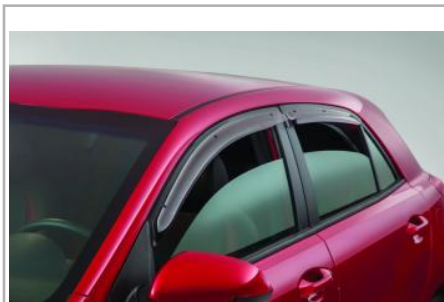

Sport Visors

These Sport Visors offer fresh air comfort in virtually all weather conditions and help reduce wind noise and sun glare.

Notes: Front & Rear (4 pieces)

Part #: H9F22 AU100 **$179.40**