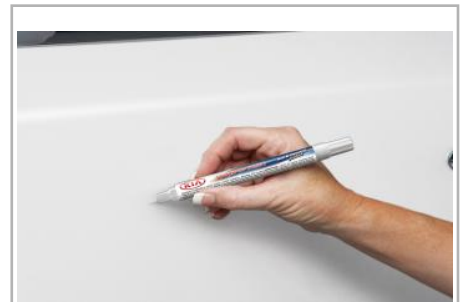

Touch-Up Paint Pen - Clear White UD

State of the art, dual tipped, and clear coat touch-up paint pen for correcting those minor scratches.

Part #: UA006 TU5014UDA **$9.45**