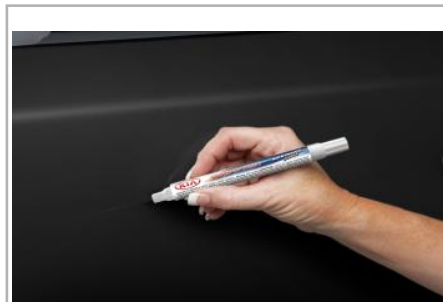

Touch-Up Paint Pen - Aurora Black ABP

State of the art, dual tipped, and clear coat touch-up paint pen for correcting those minor scratches.

Part #: UA012 TU5014ABPA **$9.45**