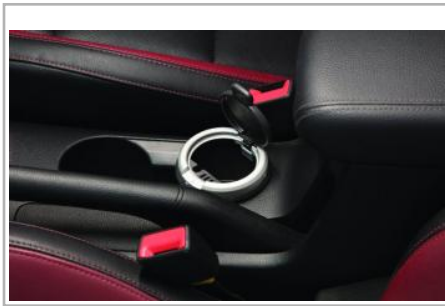

2018 RIO Accessories Guide

Ash Cup

This custom designed, removable Ash Cup fits securely into your cup holder.

Part #: 3RH78 AP000EQ **\$24.00**

Auto Dimming Mirror w/HomeLink® & Compass

The Auto Dimming Mirror with digital compass and HomeLink® automatically dims the harsh glare of reflecting lights. The HomeLink® feature allows you to program the mirror to activate your garage door(s), gate, home lighting, etc.