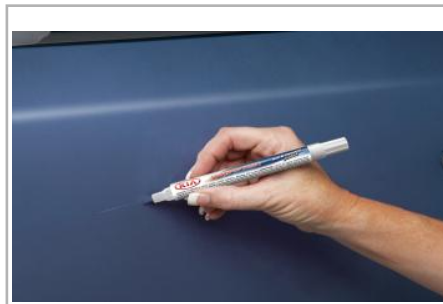

Touch-Up Paint Pen - Smoke Blue EU3

State of the art, dual tipped, and clear coat touch-up paint pen for correcting those minor scratches.

Part #: UA017 TU5014EU3A **$9.45**