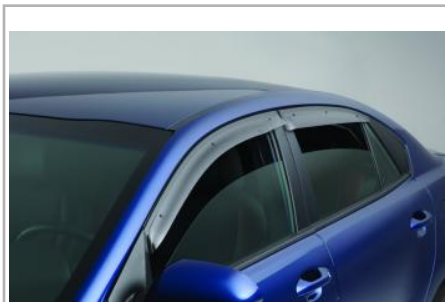

Sport Visors

These Sport Visors offer fresh air comfort in virtually all weather conditions and help reduce wind noise and sun glare.

Notes: Front & Rear (4 pieces)

Part #: H9F22 AU000 **\$179.40**

Touch-Up Paint Pen - Aurora Black ABP