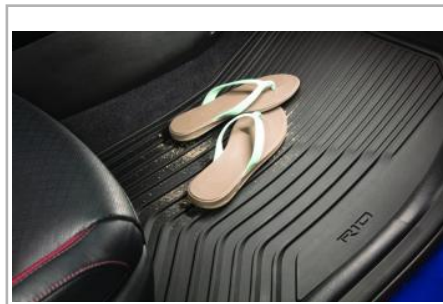

Floor Mats, All-Weather

Custom All-Weather mats provide floor carpeting protection for every season.

Part #: H9F13 AU000 **$129.00**