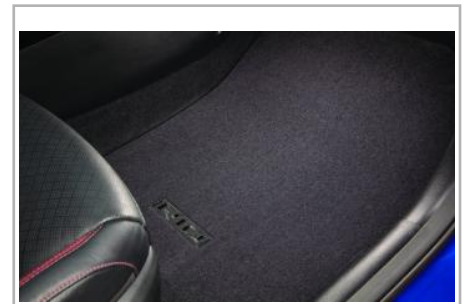

Floor Mats, Carpet

These carpeted mats are custom fit and color-coordinated to match your Kia interior.

Part #: H9F14 AC000 **$100.00**