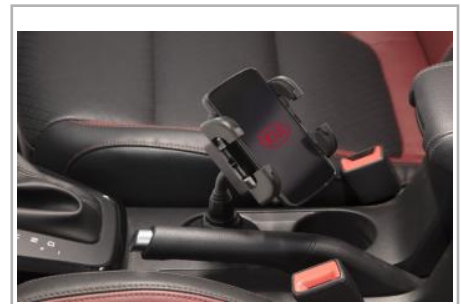

Universal Electronics Holder

The Universal Electronics Holder provides a stable, secure, and easily accessible cup holder mounting solution. Clamping arms opening up to 4.5" wide to accommodate most portable devices.

Part #: U8790 00000 **$45.00**