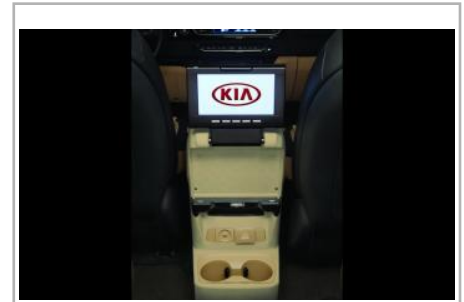

Rear Seat Entertainment Cup Holder - Light Camel Beige

If needed, installed with rear seat entertainment kit.

Notes: EX/SX/SXL - Must order part # A9051 ADU01DAA with this part

Part #: A9H16 AK000DAA **$63.00**