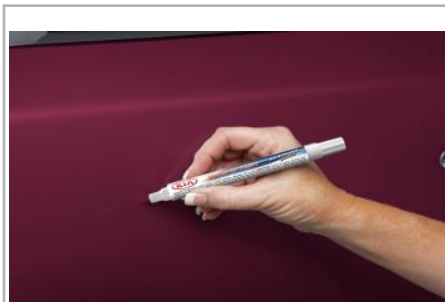

Touch-Up Paint Pen - Venetian Red BGD

State of the art, dual tipped, and clear coat touch-up paint pen for correcting those minor scratches.

Part #: UA015 TU5014BGDA **$9.45**