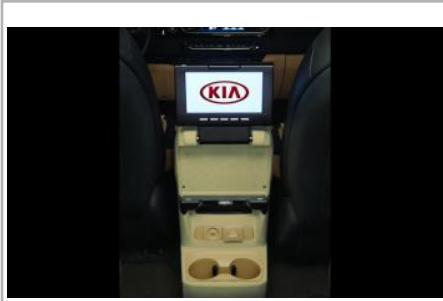

Rear Seat Entertainment Cup Holder - Light Granite Gray

If needed, installed with rear seat entertainment kit.

Notes: EX/SX - Must order part # A9051 ADU01GBU with this part

Part #: A9H16 AK000GBU **$63.00**