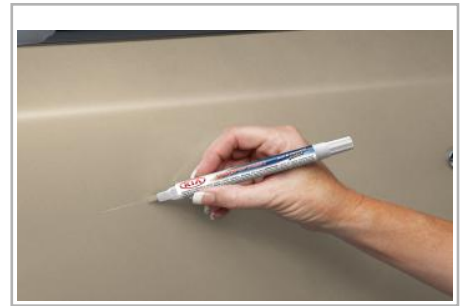

Touch-Up Paint Pen - Beachwood Pearl SK2

State of the art, dual tipped, and clear coat touch-up paint pen for correcting those minor scratches.

Part #: UA015 TU5014SK2A **$9.45**