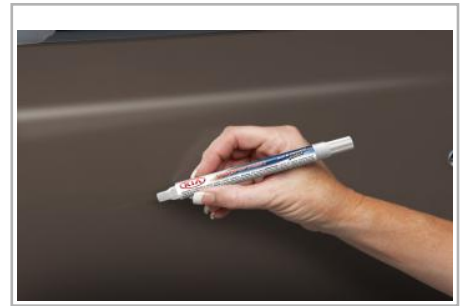

Touch-Up Paint Pen - Titanium Brown MBN

State of the art, dual tipped, and clear coat touch-up paint pen for correcting those minor scratches.

Part #: UA015 TU5014MBNA **$9.45**