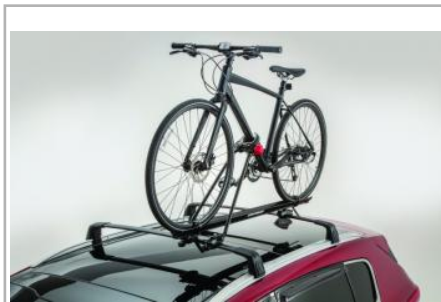

Part #: A9F60 AQ701 **\$546.00**

Roadside Assistance Kit

Be prepared for an emergency with this 38-piece Roadside Assistance Kit.

Notes: 38 Pieces

Part #: 00082 ADU20 **\$66.00**

Roof Bike Attachment

You're attached to your bike, so make sure your bike is properly attached to your vehicle. The Roof Bike Attachment offers a secure and convenient way to carry your bike on the roof.