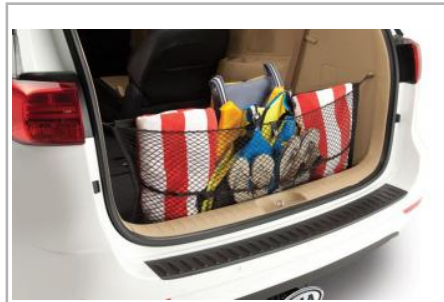

Cargo Net

Ensures the stable transportation of lightweight sporting equipment, groceries, and other day to day cargo packages.

Part #: A9017 ADU01 **$65.60**