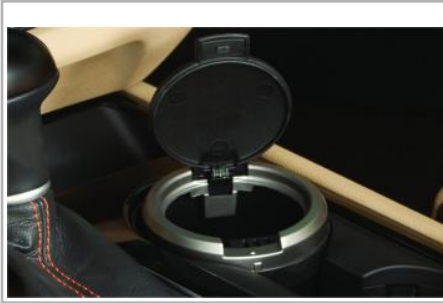

2018 SEDONA Accessories Guide

Ash Cup

This custom designed, removable Ash Cup fits securely into your cup holder.

Part #: 2TH78 AP0009P **\$26.00**

Auto Dimming Mirror w/HomeLink® & Compass

The Auto Dimming Mirror with digital compass and HomeLink® automatically dims the harsh glare of reflecting lights. The HomeLink® feature allows you to program the mirror to activate your garage door(s), gate, home lighting, etc.