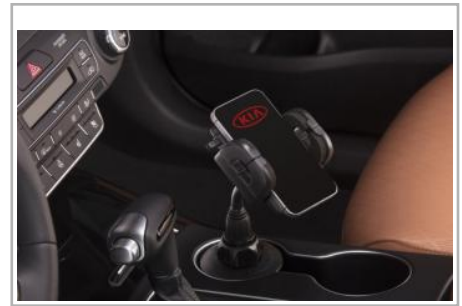

Universal Electronics Holder

The Universal Electronics Holder provides a stable, secure, and easily accessible cup holder mounting solution. Clamping arms opening up to 4.5" wide to accommodate most portable devices.

Part #: U8790 00000 **$45.00**