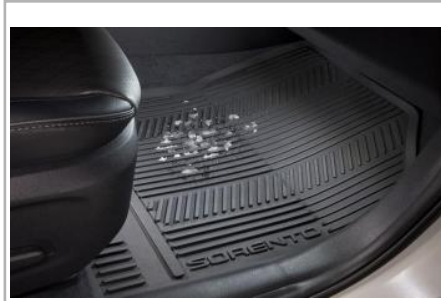

Floor Mats, All-Weather

Custom All-Weather mats help provide floor carpeting protection for every season.

Notes: 3rd Row (7 passenger)

Part #: C6F13 AC400 **$100.00**