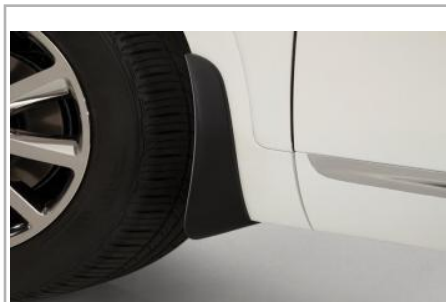

Splash Guards - Rear

Help protect your new Kia from the chips and blemishes that can come from road debris with these specially designed, custom fitted molded thermoplastic splash guards.

Part #: C6F46 AC200 **$61.60**