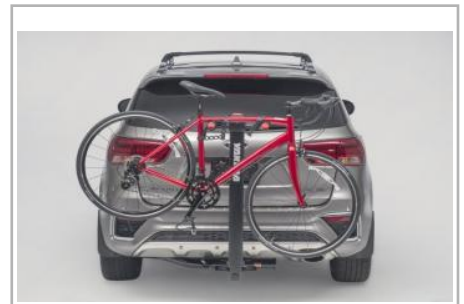

Tow Hitch Bike Attachment - 2 Bike

This hitch-mounted bike attachment securely handles two bikes, some bike styles may require an additional attachment for proper fitment.

Notes: Fits 2 Bikes

Part #: UM080 AY008HA2 **\$226.00**