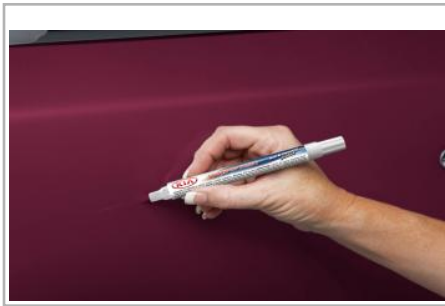

Touch-Up Paint Pen - Sangria Red M2R

State of the art, dual tipped, and clear coat touch-up paint pen for correcting those minor scratches.

Part #: UA015 TU5014M2RA **$9.45**