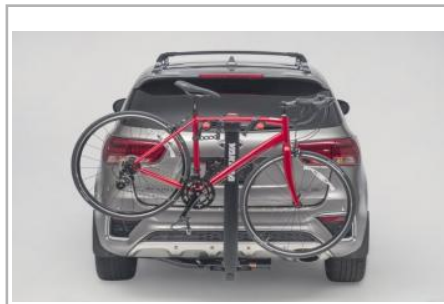

Tow Hitch Bike Attachment - 2 Bike

This hitch-mounted bike attachment securely handles two bikes, some bike styles may require an additional attachment for proper fitment.

Notes: Fits 2 Bikes

Part #: UM080 AY008HA2 **\$226.00**