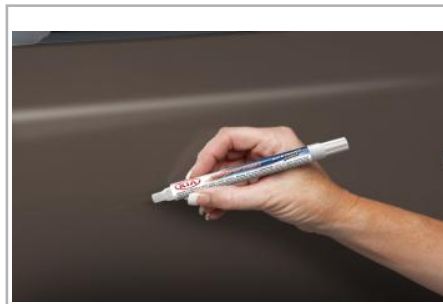

Touch-Up Paint Pen - Polished Walnut MN7

State of the art, dual tipped, and clear coat touch-up paint pen for correcting those minor scratches.

Part #: UA015 TU5014MN7A **$9.45**