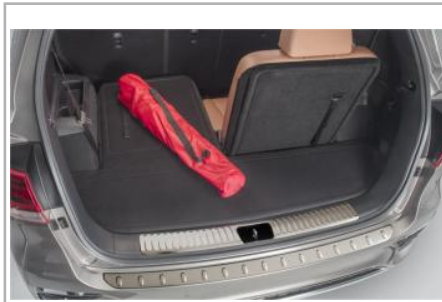

Cargo Mat, Carpeted

Keep your cargo area looking new with this custom-fitted cargo mat. It's easily removable for convenient cleaning.

Notes: 5 Passenger Only

Part #: C6F12 AC000 **\$102.00**

Cargo Mat, Carpeted w/ Seat Back Protection