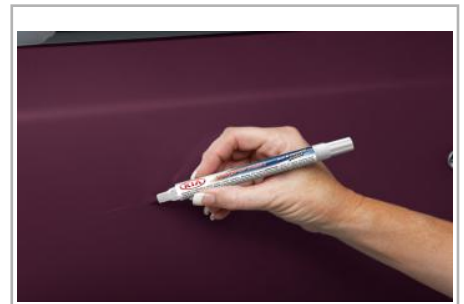

State of the art, dual tipped, and clear coat touch-up paint pen for correcting those minor scratches.

Part #: UA015 TU5014AUBA

\$9.45

Touch-Up Paint Pen - Clear White 1D

State of the art, dual tipped, and clear coat touch-up paint pen for correcting those minor scratches.

State of the art, dual tipped, and clear coat touch-up paint pen for correcting those minor scratches.

Part #: UA014 TU5014AJTA

\$9.45

Touch-Up Paint Pen - Shadow Black 9H

State of the art, dual tipped, and clear coat touch-up paint pen for correcting those minor scratches.