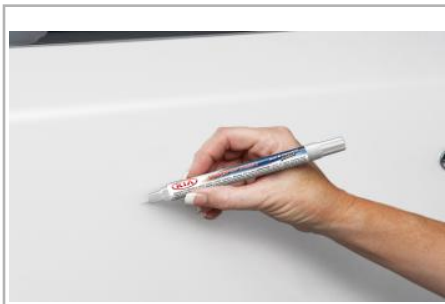

Touch-Up Paint Pen - Cloud White AYB

State of the art, dual tipped, and clear coat touch-up paint pen for correcting those minor scratches.

Part #: UA014 TU5014AYBA

$9.45