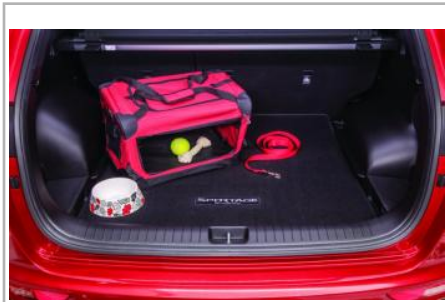

Part #: D9062 ADU00

\$384.40

Cargo Cover

Complements the cargo area with the added value of protecting your valuables.

Part #: D9H15 AK000

\$202.00

Cargo Mat, Carpeted - Black

Keep your cargo area looking new with this custom-fitted cargo mat. It's easily removable for convenient cleaning.