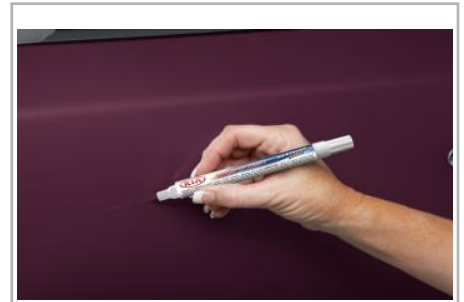

Touch-Up Paint Pen - Black Cherry 9P

State of the art, dual tipped, and clear coat touch-up paint pen for correcting those minor scratches.

Part #: UA006 TU50149PA **$9.45**