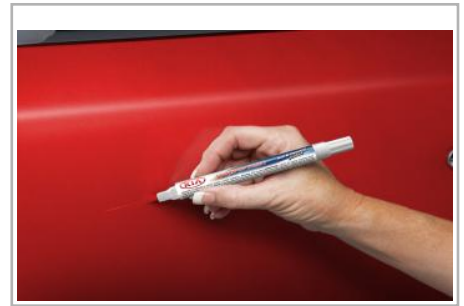

Touch-Up Paint Pen - Hyper Red A3R

State of the art, dual tipped, and clear coat touch-up paint pen for correcting those minor scratches.

Part #: UA016 TU5014A3RA **$9.45**