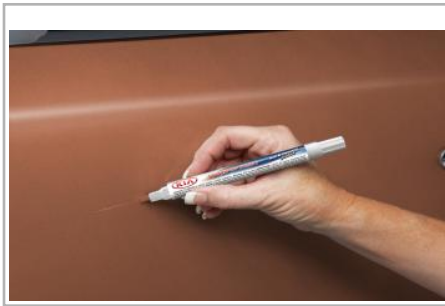

Touch-Up Paint Pen - Burnished Copper BY2

State of the art, dual tipped, and clear coat touch-up paint pen for correcting those minor scratches.

Part #: UA016 TU5014BY2A **$9.45**