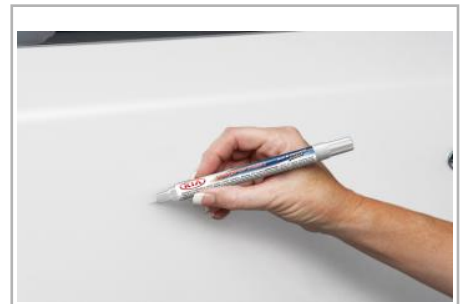

Touch-Up Paint Pen - Snow White Pearl SWP/SWA

State of the art, dual tipped, and clear coat touch-up paint pen for correcting those minor scratches.

Part #: UA011 TU5014SWPA **$9.45**