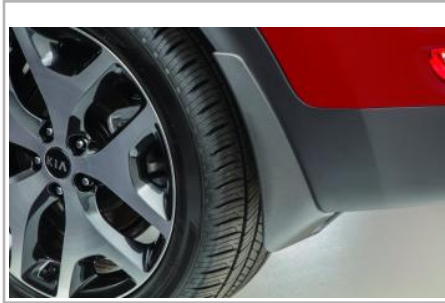

Splash Guards - Rear

Help protect your new Kia from the chips and blemishes that can come from road debris with these specially designed, custom fitted molded thermoplastic splash guards.

Part #: D9F46 AK100 **$71.40**