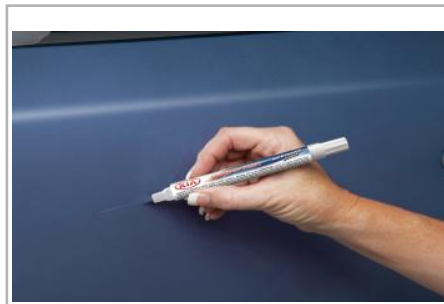

Touch-Up Paint Pen - Pacific Blue BU2

State of the art, dual tipped, and clear coat touch-up paint pen for correcting those minor scratches.

Part #: UA016 TU5014BU2A **$9.45**