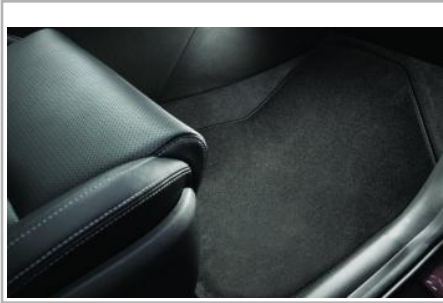

Floor Mats, All-Weather

Custom All-Weather mats help provide floor carpeting protection for every season.

Notes: Front and Rear

Part #: D9013 ADU00 **\$100.00**

Floor Mats, Carpet - Black

These carpeted mats are custom fit and color-coordinated to match your Kia interior.