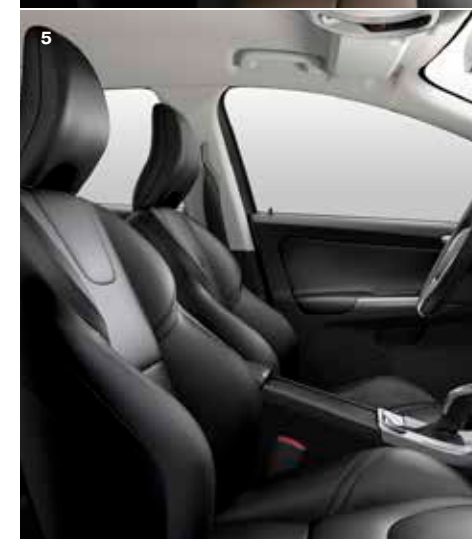

UPHOLSTERIES Comfort Seat Leather (Standard Inscription) 1. Soft Beige in Anthracite Black Interior, Soft Beige Headliner, G70B 2. Off-Black in Anthracite Black Interior, Quartz Headliner, G701 **Sport Seat Leather (Standard Dynamic)** 3. Hazel Brown in Anthracite Black Interior, Quartz Headliner, G30M 4. Blond/Off-Black in Anthracite Black Interior, Quartz Headliner, G30G 5. Off-Black in Anthracite Black Interior, Quartz Headliner, G30I 6. Soft Beige in Anthracite Black Interior, Soft Beige Headliner, G31T **R-Design Leather/Perforated Leather Sport Seat** 7. Off-Black in Anthracite Black Interior, Charcoal Headliner, GT60