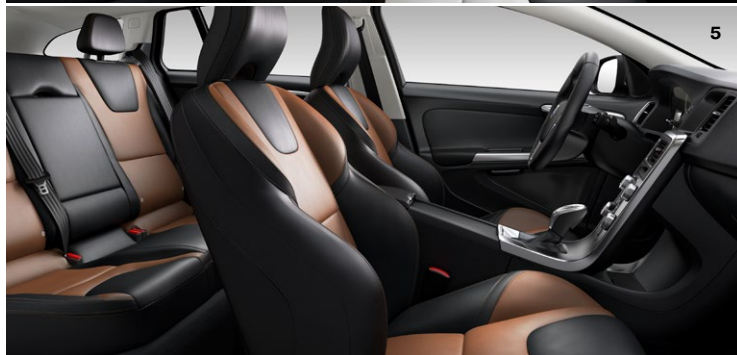

V60 UPHOLSTERIES Comfort Leather (Standard on Premier) 1. Softbeige in Anthracite black interior with Softbeige headliner, K70P 2. Offblack in Anthracite black interior with Quartz headliner, K701 **Sport Leather (Optional on Premier, Standard on Platinum)** 3. Offblack/Blonde with Cross Country stitching in Anthracite black interior with Quartz headliner, K30G 4. Offblack with Cross Country stitching in Anthracite black interior with Quartz headliner, K30L 5. Offblack/Beechwood with Cross Country stitching in Anthracite black interior with Quartz headliner, K30N **S60 UPHOLSTERY** 6. Offblack/Blonde in Anthracite black interior with Quartz headliner, 330G

MODEL YEAR 2017 | VOLVOCARS.US

Specifications, features, and equipment shown in this catalog are based upon the latest information available at the time of publication. Volvo Car USA, LLC reserves the right to make changes at any time, without notice, to colors, specifications, accessories, materials, and models. For additional information, please contact your authorized Volvo Cars retailer. © 2016 Volvo Car USA, LLC. Printed in USA. MY17