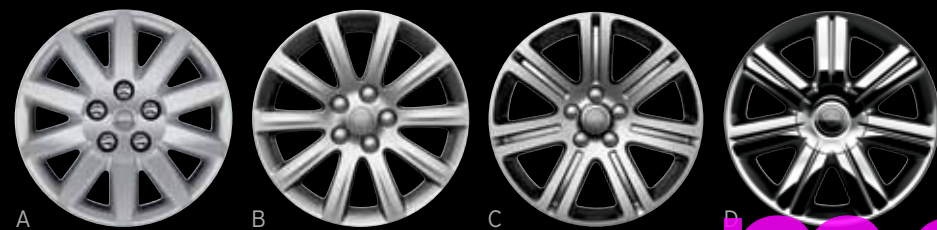

FABRIC GUIDE

EXTERIOR COLOR	LIMITED	TOURING	LX
White Gold	1,2	1,3,4,5	4,5
Brilliant Black Crystal Pearl	1,2	1,3,4,5	4,5
Bright Silver Metallic	1	1,5	5
Stone White	1,2	1,3,4,5	4,5
Inferno Red Crystal Pearl	1,2	1,3,4,5	4,5
Silver Steel Metallic	1	1,5	5
Deep Water Blue Pearl	1,2	1,3,4,5	4,5

1
DARK SLATE GRAY ROYALE LEATHER TRIM

2
CREAM ROYALE LEATHER TRIM

WHEEL CHOICES

WHEELS	LIMITED	TOURING	LX
A. 16-inch wheel cover (W6A)			S
B. 17-inch aluminum wheel (WNB)		S	
C. 17-inch aluminum wheel (WFW)		O	
D. 18-inch chrome-clad aluminum wheel (WPV)	S		

S=Standard. O=Optional.

3
DARK KHAKI/LIGHT GRAYSTONE
ROYALE LEATHER TRIM

4
MEDIUM KHAKI
RACINE AND CANYONS CLOTH SEAT
FABRIC

5
DARK SLATE GRAY
RACINE AND CANYONS CLOTH SEAT
FABRIC

machaikdcj.com