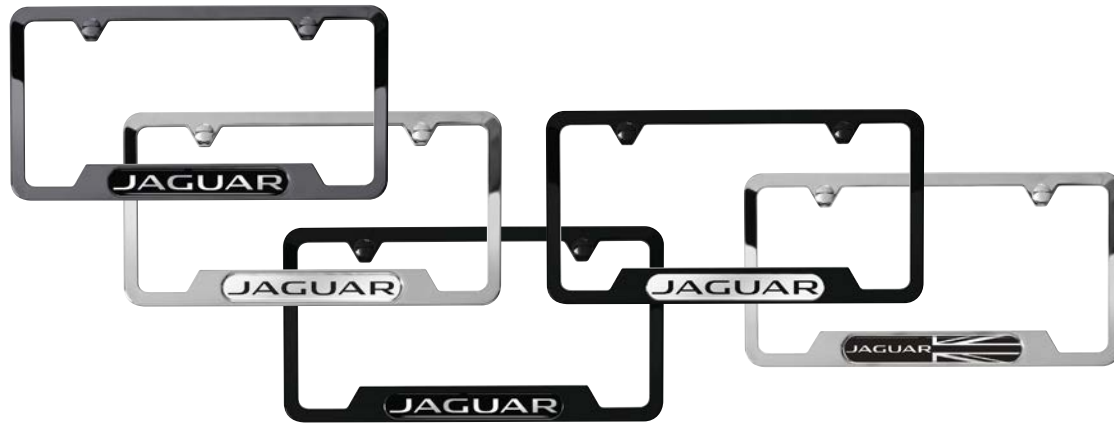

Black Pearl **XR838398**

Black **C2A1178**

Polished **C2A1177**

Carbon Fiber **C2Z20530**

LICENSE PLATE FRAMES (CARBON FIBER)

Announce the arrival of your car with an eye-catching carbon fiber license plate frame.

Slimline **C2Z20530**

Union Jack/Black **C2Z20531**

R PERFORMANCE PLATE FRAMES

These stainless steel plate frames trumpet the Jaguar R Performance racing heritage.

Black surround with R Performance Logo
C2C20093

Polished surround with R Performance Logo
C2C20092

JAGUAR LEAPER PLATES

LICENSE PLATE FRAMES
(CARBON FIBER)

LICENSE PLATE FRAMES (JAGUAR LOGO AND SLIMLINE)

R PERFORMANCE PLATE
FRAMES

ROOF-MOUNTED CARRYING

Pursue your interests with roof-mounted accessories designed to complement your lifestyle.