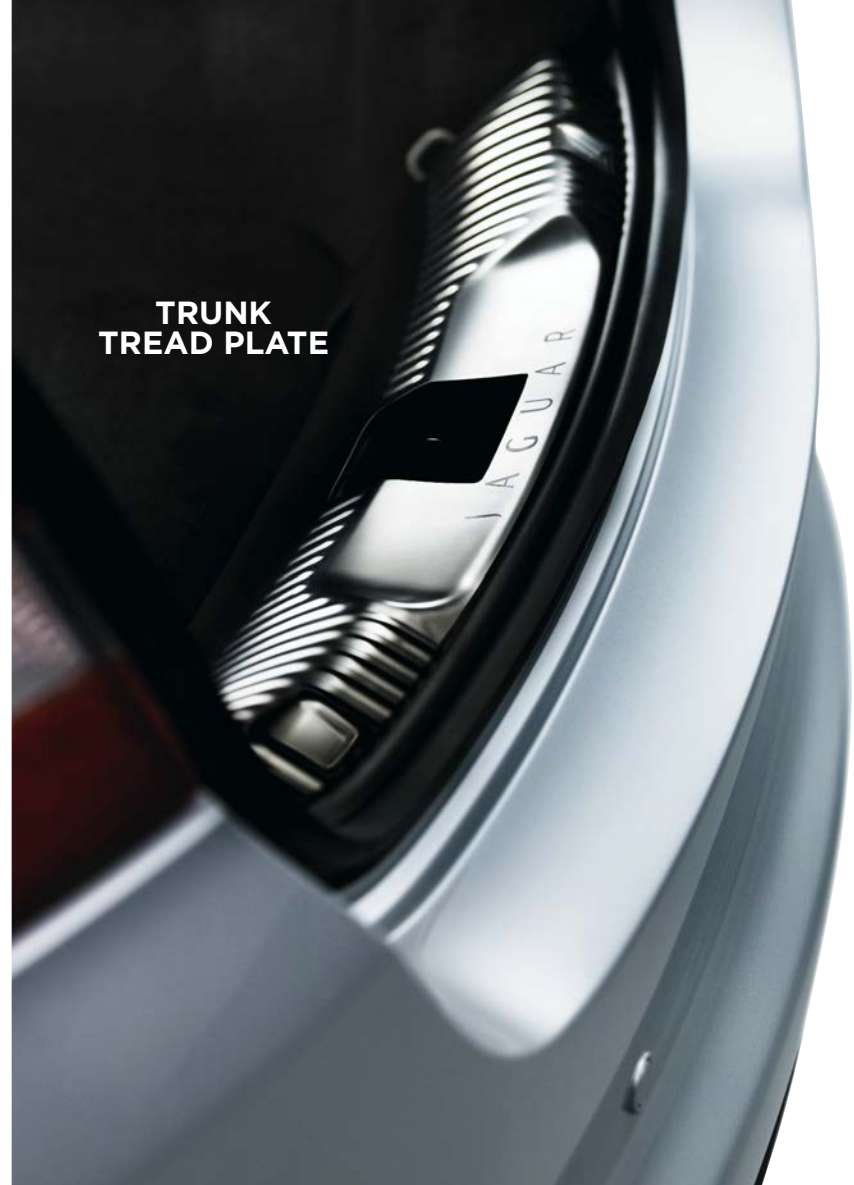

C2Z5642

TRUNK PREMIUM CARPET MAT

Help protect the floor of your trunk with a high-quality premium carpet mat.

C2Z17858

UTILITY MATS

Protect your vehicle's original carpet from mud, water, dirt and other debris with these durable mats. Made of long-lasting rubber, the mats are designed for easy installation and removal. Sold in sets of two.

Front **C2Z15680**

AWD XF models

Front **C2Z25387**

Fits up to 2012 model year vehicles

Rear **C2Z25612**

AWD XF models

Fits 2013 model year and newer vehicles

Rear **C2Z22801**

TRUNK UTILITY MAT

Custom-designed for your XF, this durable utility mat, brandishing the Jaguar logo, helps protect your trunk's carpet from mud, dirt, water, grease and other debris. Fits all 2010-onward XF models (XF, XFR and XF supercharged). Does not fit the 2009 supercharged XF model.

C2Z5613

GEAR SELECTOR

Shift into gear with style using this sporty gear selector. (Two parts required.)

Black leather top (first of two required parts)

C2D21919PVJ

Body with rubber grip (second of two required parts)

C2D21956

TRUNK SIDE NET

Neatly stow small items with a pair of trunk side nets.

C2Z21494

ALUMINUM GEARSHIFT PADDLES

Machined, polished and anodized to maintain their finish, these premium aluminum paddles augment the sporty look and feel of your XF steering wheel.

T2R6547MMU

TRUNK TREAD PLATE