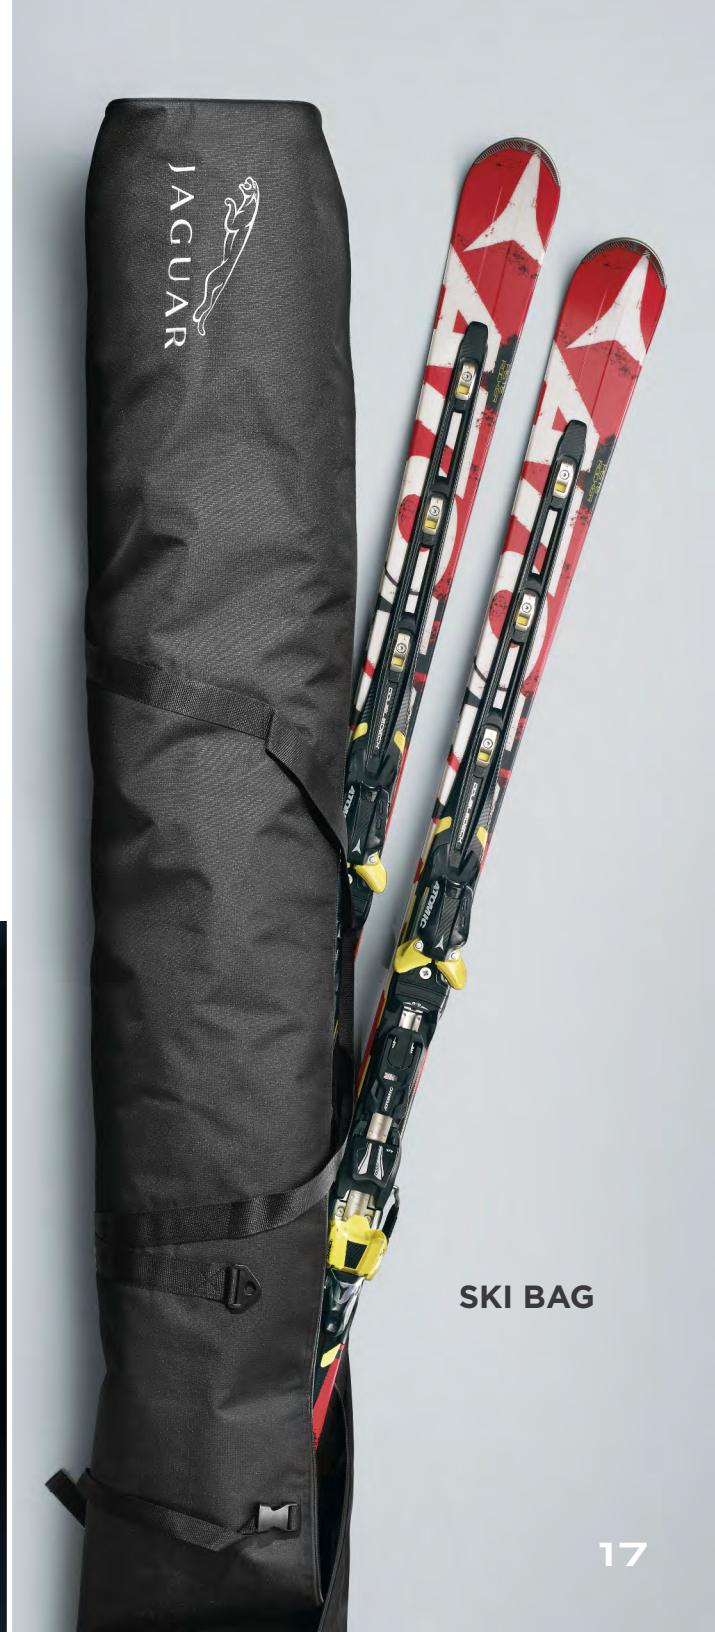

## SKI BAG

Designed to fit through your XJ ski hatch or with the rear 60-40 seats folded down, this durable Ski Bag carries up to two pairs of skis and poles (up to 70 inches long) and features removable shoulder straps.

**C2Z23531**

**COLLAPSIBLE CARGO CARRIER**

**WINDSHIELD SUNSHADE**

**iPAD HOLDER**

**COAT HANGER**

**SKI BAG**

**ILLUMINATED  
TREAD PLATES**

**XJ**