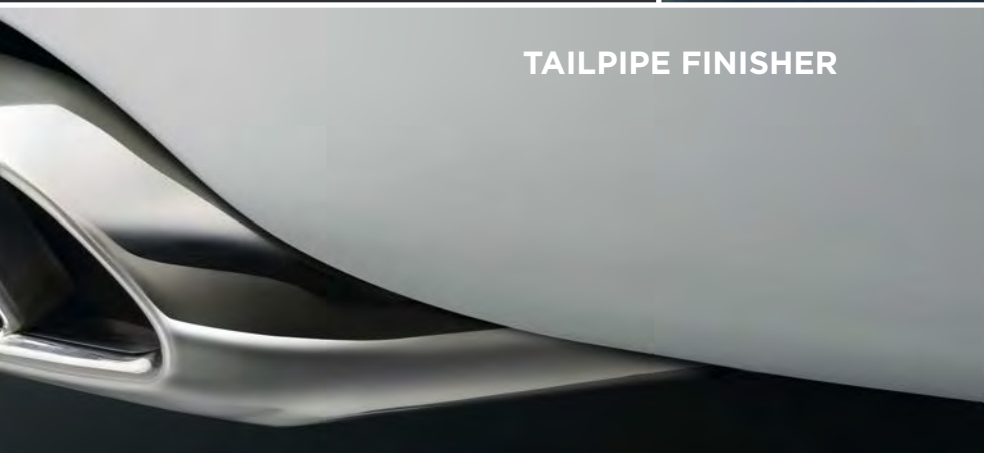

## JAGUAR LEAPER HOOD ORNAMENT

For a stunning finishing touch, add the hood ornament that stands alone — the Jaguar Leaper.

**C2Z12493**

CAR COVER

**CHROME MIRROR KIT**

**TAILPIPE FINISHER**

**JAGUAR LEAPER  
HOOD ORNAMENT**