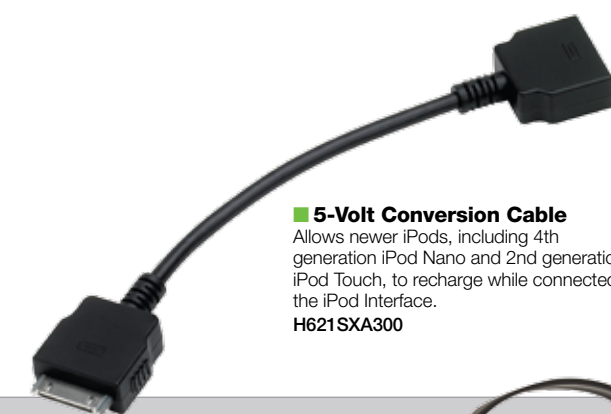

2010 Tribeca Accessories

■ Hood Protector
Matches the contours of the hood and helps protect it from stone chips and bugs.
E231SXA100

■ Front Bumper Underguard
Adds a rugged look while protecting the lower bumper area from brush and debris.
E551SXA000

■ Moonroof Air Deflector
Helps reduce wind noise and sun glare.
F541SXA000

■ Bumper Corner Moldings
Helps protect the corners of painted bumpers from scratches and dings. Kit includes four moldings.
E7710AS200

■ Rear Bumper Cover
Helps protect the upper surface of the painted bumper from scratches and dings.
E771SXA100

■ All-Weather Floor Mats
Custom-fitted, heavy-gauge floor mats help protect vehicle carpet from sand, dirt and moisture.
J501SXA200 (Front & Second Rows)
J501SXA300 (Third Row)
Not intended for use over top of carpeted floor mats.

■ Anti-Slip Mat (not shown)
Provides a slip resistant covering for rear cargo area trays, bins and carpeted surfaces.
J5010LS040

■ SPT Oil Cap & Battery Hold Down v2.0
New! Replacement oil cap and battery hold down are manufactured from billet aluminum, anodized in Steel Gray or SPT Blue and laser etched with SPT logos.
SOA3881210 (Battery Hold Down-Blue)
SOA3881220 (Battery Hold Down-Gray)
SOA3881230 (Oil Cap-Blue)
SOA3881240 (Oil Cap-Gray)

■ Wheel Locks
Helps to deter theft of wheels and tires.
B321SFG000 (Alloy Wheels)
T3010YS000 (Touring Models & Chrome Wheels)

■ 18" Chrome Finished Alloy Wheel
Add a touch of flair to Tribeca with these chrome-finished alloy wheels.
Order four of each part number.
B310SXA000 (Wheel)
B3110XA000 (Cap)
T971SXA100 (Lug Wrench)