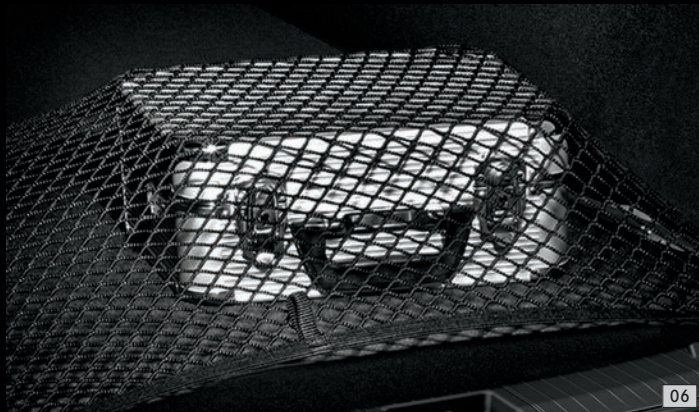

06 Cargo Nets, Floor and Loading Sill

Versatile and convenient, strong and durable nylon nets help you to secure objects in the back of your CLA. Each net is sold separately.