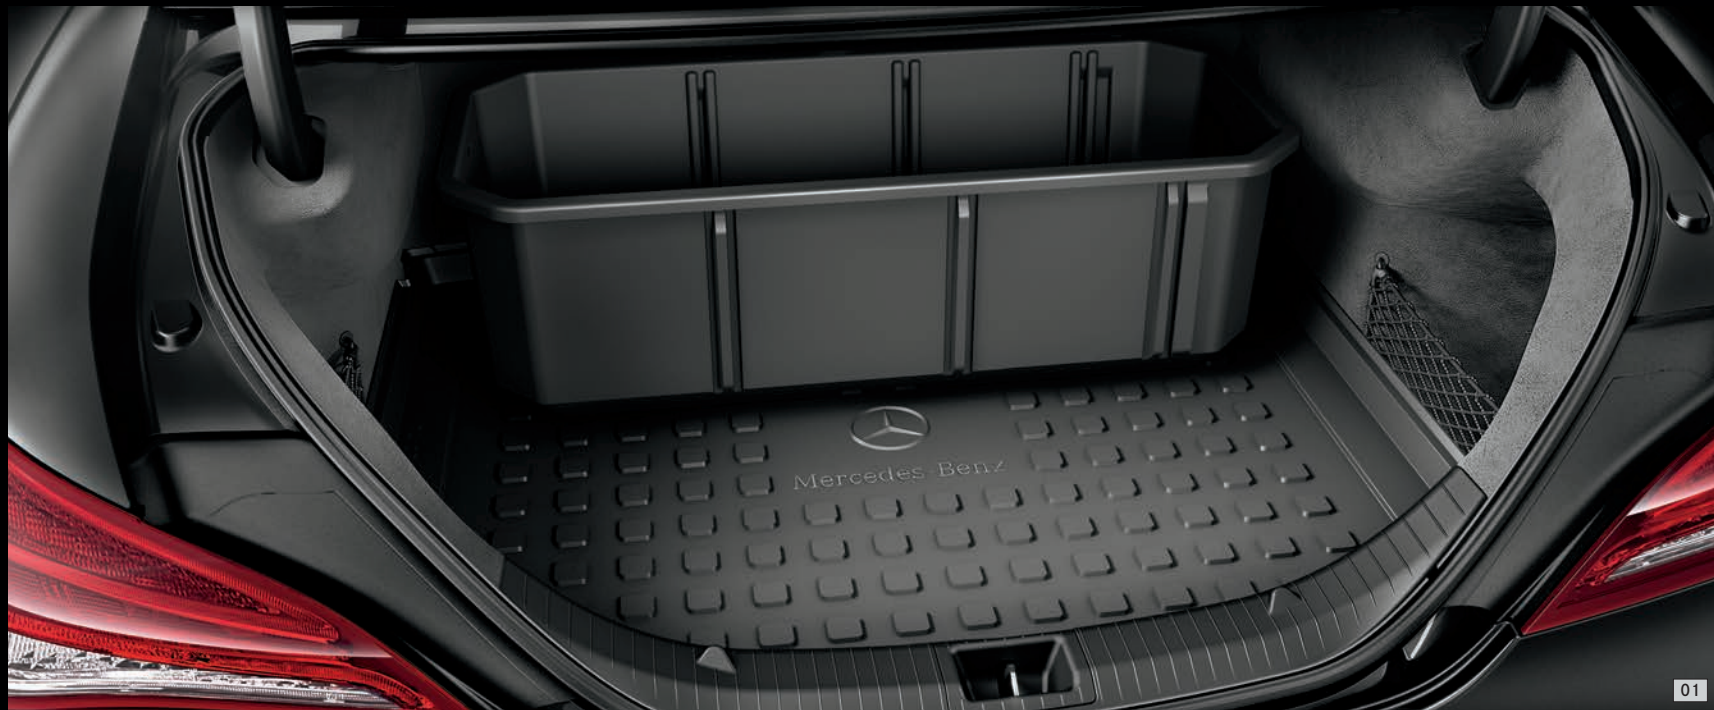

#### **01 Cargo Area Tray & Cargo Box**

Protect the cargo area of your CLA with this large tray with two-inch sides. Formed from durable, easy-to-clean plastic to fit your vehicle. Use up to two optional Cargo Boxes to support and keep in place tall objects, such as grocery bags. Cargo Box sold separately.