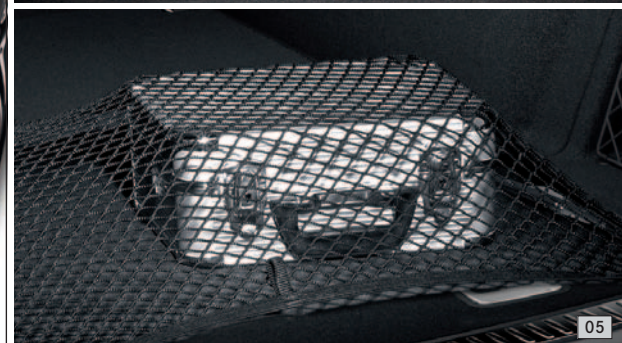

05 Cargo Nets, Floor, Loading Sill/Rear

Versatile and convenient, strong and durable nylon nets help you to secure objects in the back of your E-Class. Rear net may be attached to the loading sill. Each net is sold separately.