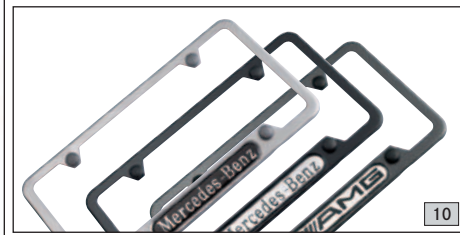

05 Titanium silver with chrome Three-Pointed Star

Classic Star & Laurel design in blue | not shown

Sterling silver with chrome Three-Pointed Star | not shown

06 Wheel Locks

Wheel locks can provide a subtle yet effective security touch to your E-Class, helping to protect your Light-Alloy-Wheels and tires from theft. One set secures four wheels. Includes coded key.

07 AMG door pin

In high-quality stainless-steel.

08 Trunk Handle

Made of stainless-steel in polished or satin finish, this handle attaches to the license plate and trunk lid to help prevent fingerprints and reduce the possibility of scratching the finish on your E-Class. Also available with elegantly laser-etched Mercedes-Benz name.

License Plate Frames

Choose from several quality stainless-steel designs in an assortment of durable finishes to enhance the appearance of your license plates without blocking registration tags. Design styles include: Mercedes-Benz frame, Slimline frame, AMG Logo frame, and Star Marque solid plate. Please see Index for finish options for each design.