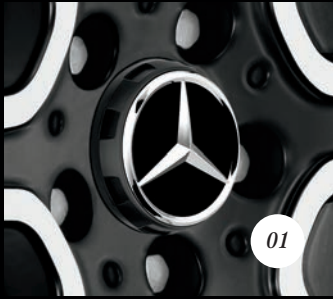

**04** *CLASSIC STAR &  
LAUREL DESIGN  
IN BLUE*

**05** *CLASSIC STAR &  
LAUREL DESIGN  
IN BLACK*

**06** *BLACK WITH  
CHROME THREE-  
POINTED STAR*

**07** *TITANIUM  
SILVER WITH  
CHROME THREE-  
POINTED STAR*

**08** *STERLING SILVER  
WITH CHROME  
THREE-POINTED  
STAR*

**09** *CHROME WITH  
RAISED THREE-  
POINTED STAR*

**10** *AMG HERITAGE*

**11** *TIRE VALVE  
STEM CAPS*

A perfect finishing touch, chrome-plated tire valve stem caps integrate the iconic Star to dress up any wheel.

**12** *WHEEL LOCKS*

Help protect your alloy wheels and tires from theft without detracting from their appearance. Set includes a coded key and secures four wheels.

01